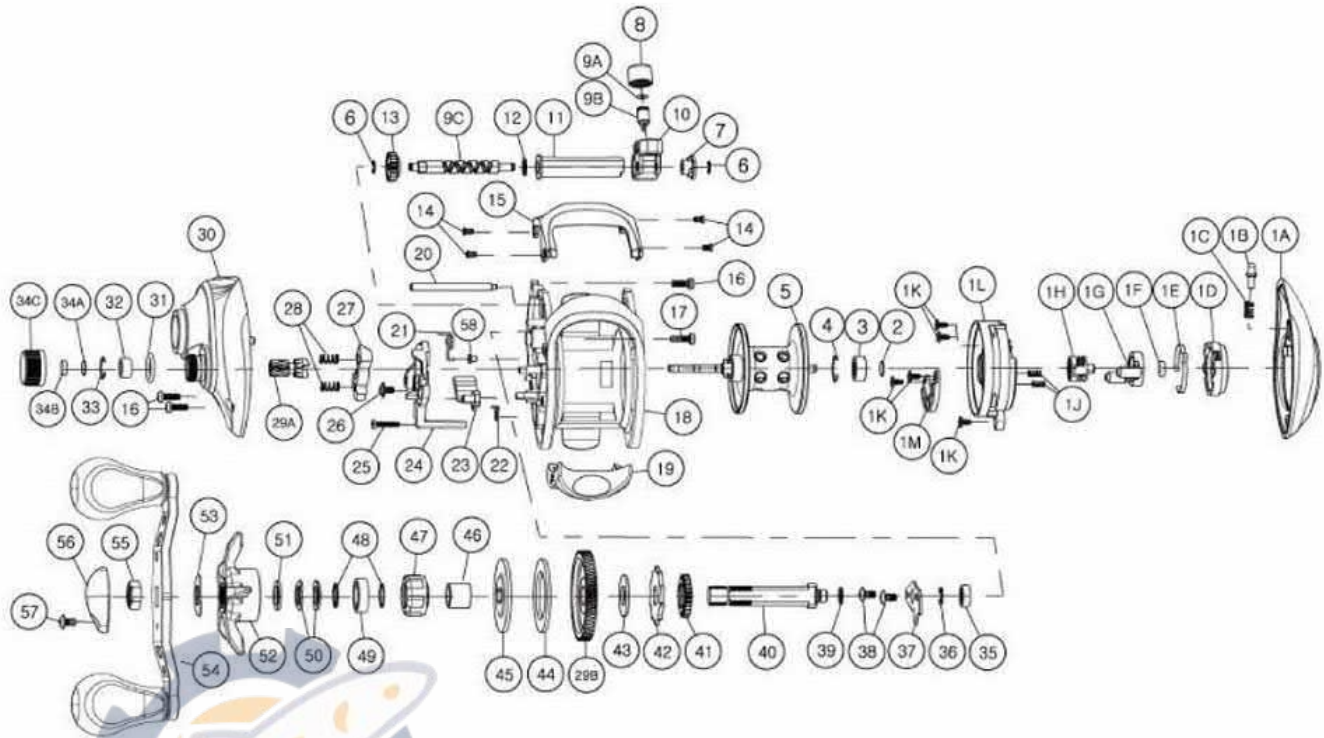

QUANTUM[®]

Vantex

VA101S

Quantum VA101S Baitcast Reel Part List

Key #	Description	Qty.	Part No.	Key #	Description	Qty.	Part No.
1	Palm Side Cover Kit	1	HB4023-01	26	Release Slider Screw	1	KW125-01
1A	Palm Side Cover Assembly	1	N/A	27	Pinion Yolk	1	LW025-01
1B	Palm Side Locking Lever	1	N/A	28	Pinion Yolk Spring	2	KW040-01
1C	Locking Lever Spring	1	N/A	29	Gear Kit	1	LW4011-01
1D	Casting Control Dial	1	N/A	29A	Pinion Gear	1	N/A
1E	Control Dial Clicker Spring	1	N/A	29B	Drive Gear	1	N/A
1F	Control Dial Friction Ring	1	N/A	30	Gear Side Cover Assembly	1	HB324-01
1G	Slide Cam "A"	1	N/A	31	Spool Tension Knob O-Ring	1	QW101-01
1H	Slide Cam "B"	1	N/A	32	Spool Tension Bearing	1	GB117-01
1J	Magnet Plate Spring	2	N/A	33	Spool Tension Knob Bearing Retainer	1	EB080-01
1K	Screw	4	N/A	34	Spool Tension Knob Kit	1	JB4032-01
1L	Spool Cover	1	N/A	34A	Spool Tension Knob Washer	1	N/A
1M	Magnet Plate Assembly	1	N/A	34B	Spool Cushion Washer	1	N/A
2	Spool Shaft Washer (Palm Side)	1	QW032-04	34C	Spool Tension Knob	1	N/A
3	Spool Shaft Ball Bearing (Palm Side)	1	QW017-02	35	Crank Shaft Bearing (Frame Side)	1	SW017-01
4	Bearing Retainer Ring	1	HV080-01	36	Crank Shaft E-Clip	1	QW120-01
5	Spool Assembly	1	GB321-01	37	Crank Shaft Retainer Plate	1	KW002-01
6	Worm Shaft E-Clip	2	NX090-01	38	Crank Shaft Retainer Plate Screw	2	QW125-02
7	Worm Shaft Bushing	1	KW067-01	39	Adjustment Washer	1	EB032-01
8	Line Guide Pawl Screw	1	KW007-01	40	Crank Shaft	1	HB008-01
9	Worm Shaft Kit	1	KW4072-01	41	Worm Shaft Drive Gear	1	ZW112-01
9A	Line Guide Pawl Washer	1	N/A	42	Trip Ratchet	1	KW083-01
9B	Line Guide Pawl	1	N/A	43	Trip Ratchet Washer	1	KW111-01
9C	Worm Shaft	1	N/A	44	Drag Washer	1	UX059-01
10	Line Guide Carrier Assembly	1	EB347-02	45	Drag Key Washer	1	KW045-01
11	Worm Shaft Guide	1	KW016-01	46	One Way Clutch Sleeve	1	KW052-01
12	Worm Shaft Washer (Gear Side)	1	KW035-01	47	One Way Clutch	1	EX063-01
13	Worm Shaft Pinion Gear	1	HV085-01	48	Bearing Washer	2	KW032-01
14	Front Support Screw	4	MW107-01	49	Crank Shaft Bearing (Handle Side)	1	TW058-02
15	Front Support Assembly	1	HB399-01	50	Star Drag Spring Washer	2	JX046-01
16	Gear Side Cover Screw "A"	3	KW123-01	51	Star Drag Washer	1	ZW032-01
17	Gear Side Cover Screw "B"	1	GB123-01	52	Star Drag Assembly	1	NW355-05
18	Frame Assembly	1	HB301-01	53	Handle Spring Washer	1	QW054-01
19	Thumb Bar Assembly	1	HW309-03	54	Handle Assembly	1	GB318-01
20	Pillar	1	KW061-01	55	Handle Nut	1	JW003-01
21	Release Slider Spring	1	JW104-01	56	Handle Nut Retainer	1	KV034-03
22	Kick Lever Spring	1	JW097-01	57	Handle Nut Retainer Screw	1	LW057-01
23	Kick Lever	1	HB077-01	58	Release Slider Spring Bushing	1	MW103-01
24	Release Slider	1	LW039-01				
25	Thumb Bar Screw	1	ZW053-01				