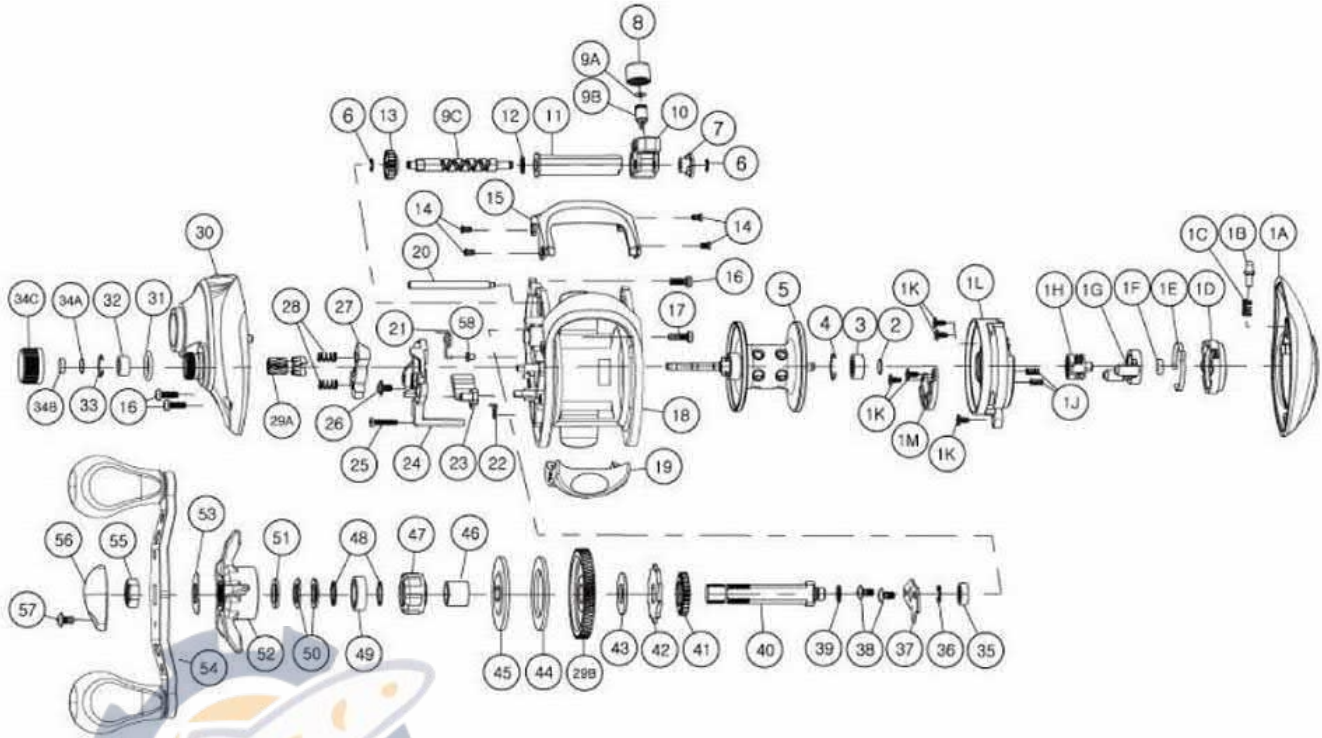

QUANTUM[®]

Vantex

VA101S

Quantum VA101S Baitcast Reel Part List

Key #	Description	Qty.	Part No.	Key #	Description	Qty.	Part No.
1	Palm Side Cover Kit	1	HB4023-01	26	Release Slider Screw	1	KW125-01
1A	Palm Side Cover Assembly	1	N/A	27	Pinion Yolk	1	LW025-01
1B	Palm Side Locking Lever	1	N/A	28	Pinion Yolk Spring	2	KW040-01
1C	Locking Lever Spring	1	N/A	29	Gear Kit	1	LW4011-01
1D	Casting Control Dial	1	N/A	29A	Pinion Gear	1	N/A
1E	Control Dial Clicker Spring	1	N/A	29B	Drive Gear	1	N/A
1F	Control Dial Friction Ring	1	N/A	30	Gear Side Cover Assembly	1	HB324-01
1G	Slide Cam "A"	1	N/A	31	Spool Tension Knob O-Ring	1	QW101-01
1H	Slide Cam "B"	1	N/A	32	Spool Tension Bearing	1	GB117-01
1J	Magnet Plate Spring	2	N/A	33	Spool Tension Knob Bearing Retainer	1	EB080-01
1K	Screw	4	N/A	34	Spool Tension Knob Kit	1	JB4032-01
1L	Spool Cover	1	N/A	34A	Spool Tension Knob Washer	1	N/A
1M	Magnet Plate Assembly	1	N/A	34B	Spool Cushion Washer	1	N/A
2	Spool Shaft Washer (Palm Side)	1	QW032-04	34C	Spool Tension Knob	1	N/A
3	Spool Shaft Ball Bearing (Palm Side)	1	QW017-02	35	Crank Shaft Bearing (Frame Side)	1	SW017-01
4	Bearing Retainer Ring	1	HV080-01	36	Crank Shaft E-Clip	1	QW120-01
5	Spool Assembly	1	GB321-01	37	Crank Shaft Retainer Plate	1	KW002-01
6	Worm Shaft E-Clip	2	NX090-01	38	Crank Shaft Retainer Plate Screw	2	QW125-02
7	Worm Shaft Bushing	1	KW067-01	39	Adjustment Washer	1	EB032-01
8	Line Guide Pawl Screw	1	KW007-01	40	Crank Shaft	1	HB008-01
9	Worm Shaft Kit	1	KW4072-01	41	Worm Shaft Drive Gear	1	ZW112-01
9A	Line Guide Pawl Washer	1	N/A	42	Trip Ratchet	1	KW083-01
9B	Line Guide Pawl	1	N/A	43	Trip Ratchet Washer	1	KW111-01
9C	Worm Shaft	1	N/A	44	Drag Washer	1	UX059-01
10	Line Guide Carrier Assembly	1	EB347-02	45	Drag Key Washer	1	KW045-01
11	Worm Shaft Guide	1	KW016-01	46	One Way Clutch Sleeve	1	KW052-01
12	Worm Shaft Washer (Gear Side)	1	KW035-01	47	One Way Clutch	1	EX063-01
13	Worm Shaft Pinion Gear	1	HV085-01	48	Bearing Washer	2	KW032-01
14	Front Support Screw	4	MW107-01	49	Crank Shaft Bearing (Handle Side)	1	TW058-02
15	Front Support Assembly	1	HB399-01	50	Star Drag Spring Washer	2	JX046-01
16	Gear Side Cover Screw "A"	3	KW123-01	51	Star Drag Washer	1	ZW032-01
17	Gear Side Cover Screw "B"	1	GB123-01	52	Star Drag Assembly	1	NW355-05
18	Frame Assembly	1	HB301-01	53	Handle Spring Washer	1	QW054-01
19	Thumb Bar Assembly	1	HW309-03	54	Handle Assembly	1	GB318-01
20	Pillar	1	KW061-01	55	Handle Nut	1	JW003-01
21	Release Slider Spring	1	JW104-01	56	Handle Nut Retainer	1	KV034-03
22	Kick Lever Spring	1	JW097-01	57	Handle Nut Retainer Screw	1	LW057-01
23	Kick Lever	1	HB077-01	58	Release Slider Spring Bushing	1	MW103-01
24	Release Slider	1	LW039-01				
25	Thumb Bar Screw	1	ZW053-01				