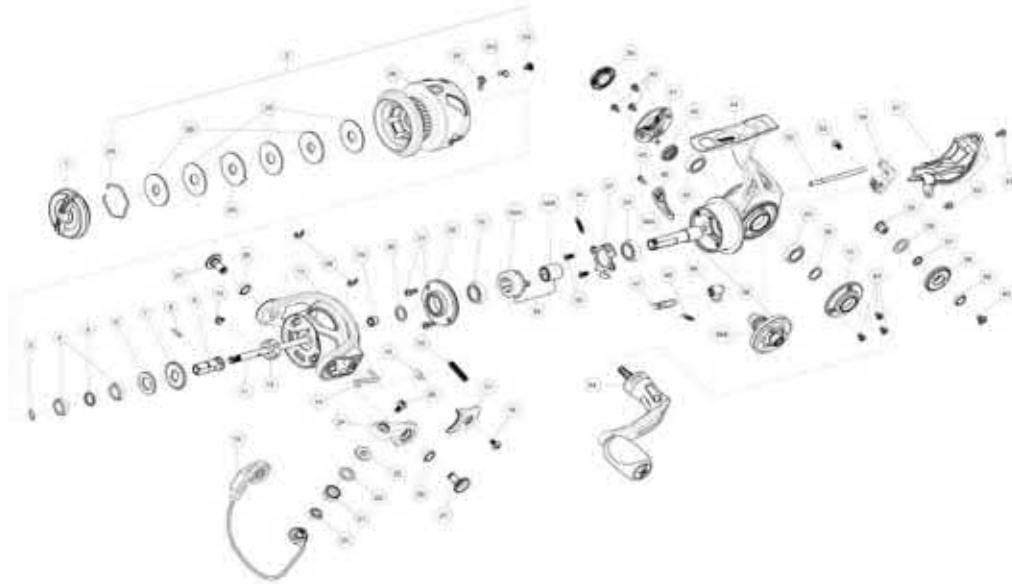

# QUANTUM

**Quantum Smoke VP30XPT Spinning Reel Part List**

Key #	Description	Qty	Part No.	Key #	Description	Qty	Part No.
1	Drag Knob Assembly	1	QAE432-02	31	Bearing Holder Screw	2	QAE061-02
2	Spool Kit Include	1	RAE421-03	32	Ball Bearing Holder	1	QAE122-03
	2A - Retaining Ring	1	RQ038-01	33	Ball Bearing	2	ZG028-05
	2B - Drag Washer "D"	2	UAA080-01	34	One Way Clutch Kit		-
	2C - Drag Washer "B"	3	UAA033-01		34A - One Way Clutch Assembly	1	QAE363-01
	2D - Drag Washer "A"	1	UAA081-01		34B - Clutch Sleeve	1	QAE139-01
	2E - Spool Assembly	1	RAE321-03	35	Screw	2	QAE123-01
	2F - Clicker	1	QAE103-01	36	Coil Spring	1	QAE216-01
	2G - Spring	1	QAE068-03	37	Ball Bearing Retainer	1	QAE040-01
	2H - Screw	1	QAE125-01	38	Gear Kit		-
3	Retainer Ring	1	UAA038-01		38A - Pinion	1	RAE011-01
4	Ball Bearing	2	QAE058-01		38B - Drive Gear	1	RAE012-01
5	Washer	1	QAE076-01	39	Dust Cap	1	QAE054-02
6	Spool Adjust Washer	1	QAE030-01	40	Screw	6	QAE107-02
7	Click Gear	1	UAA037-01	41	Body Cosmetic Cap - L	1	QAE3142-02
8	Pin	1	UAA134-01	42	Slower Gear	1	QAE055-01
9	Spool Metal	1	QAE213-01	43	Ball Bearing	2	CH028-07
10	Screw	1	RQ094-01	44	Body Assembly	1	QAE301-06
11	Main Shaft	1	QAE015-01	45	Trip Bumper Screw	1	LF057-01
12	Rotor Nut	1	QAE006-01	46	Trip Bumper	1	QAE119-01
13	Rotor	1	RAE009-02	47	A/R Cam	1	QAE090-01
14	Kick Lever	1	RAE019-01	48	Coil Spring	1	QAE049-01
15	Cam	2	QAE031-01	49	A/R Switch	1	QAE059-01
16	Coil Spring	1	QAE022-01	50	Drive Gear Adjust Washer	1	PG105-03
17	Rotor Cover	1	QAE087-02	51	Body Cosmetic Cap - R	1	QAE161-02
18	Rotor Cover Screw	1	GU077-03	52	Stablized Bar	1	QAE211-01
19	Bail Assembly	1	RAE347-02	53	Screw	1	RQ100-01
20	Ball Bearing	1	DT202-05	54	O/S Slider	1	QAE025-01
21	Line Roller	1	PQ004-03	55	Pin	1	QAE149-01
22	Line Roller Washer	1	PQ102-51	56	Washer	1	QAE026-01
23	Line Roller Collar	1	PQ102-01	57	Washer	1	QAE158-01
24	Arm Lever	1	QAE007-02	58	O/S Gear Assembly	1	QAE353-01
25	Line Roller Screw	1	AQ108-02	59	O/S Gear Ball Bearing	1	CT157-07
26	Ball Bearing	2	CT157-07	60	O/S Gear Screw	1	QAE111-01
27	Pin	2	QAE041-03	61	Rear Cap	1	QAE250-02
28	E-Clip	2	GH034-01	62	Screw	1	QAE050-02