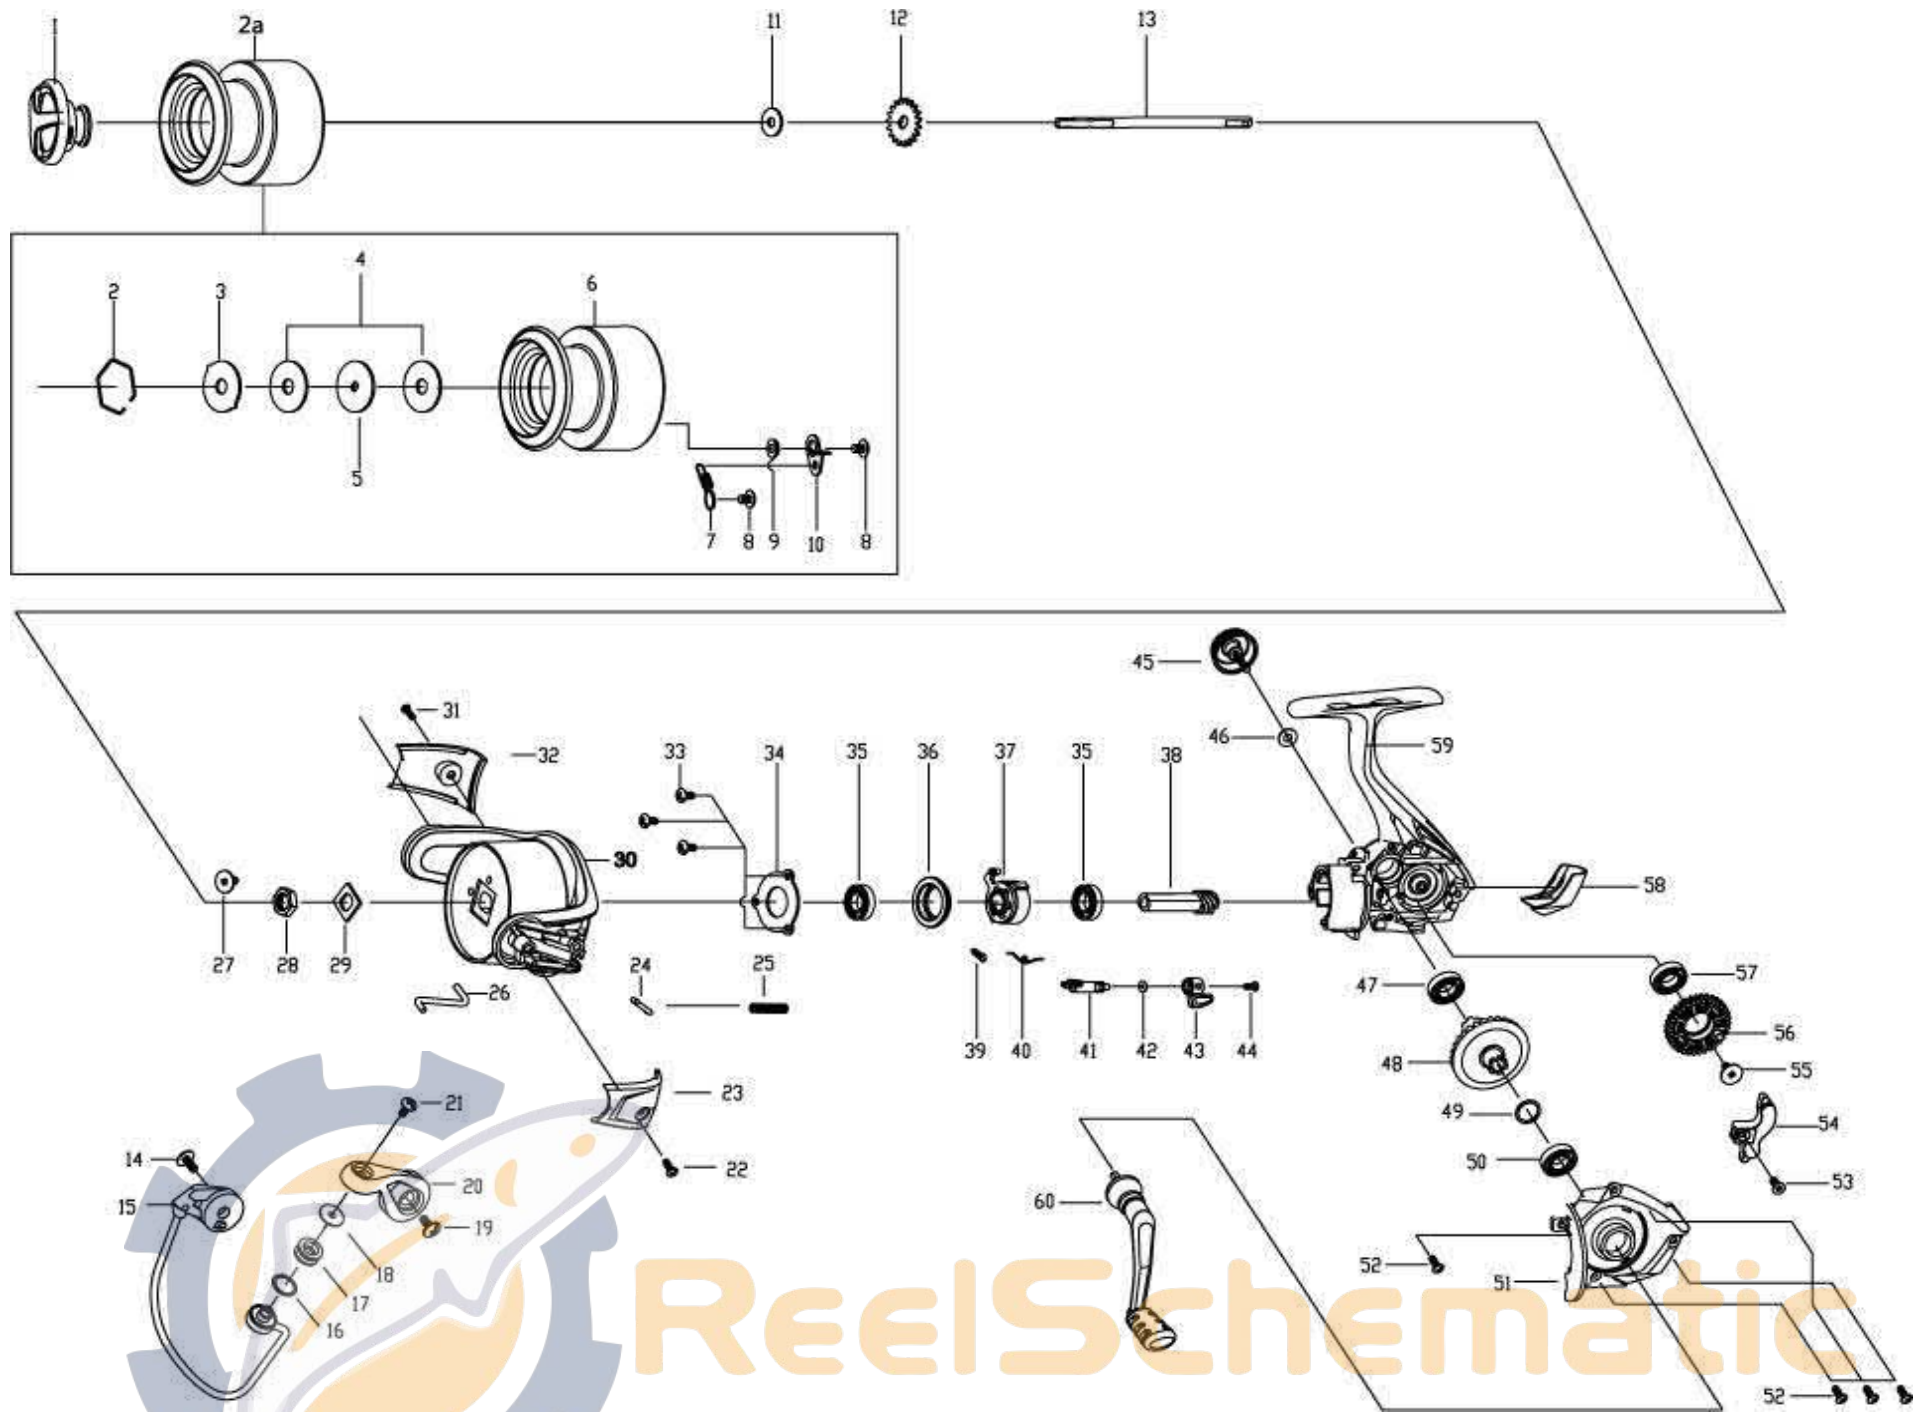

QUANTUM[®]

Vibe10

Quantum Vibe10 Spinning Reel Part List

Key #	Description	Qty	Part No.	Key #	Description	Qty	Part No.
1	Drag Knob Assembly	1	KAD332-04	31	Screw - Bail Holder Sidecover	1	
2a	Spool Assembly	1	KAD321-05	32	Bail Holder Sidecover	1	
2	Retainer Ring	1		33	Screw - Bearing Retainer	3	
3	Ear Washer	1		34	Ball Bearing Retainer	1	
4	Drag Friction Washer	2		35	Ball Bearing - Pinion	2	
5	Drag Key Washer	1		36	Ball Bearing Holder	1	
6	Spool	1		37	Anti-Reverse Bearing	1	KAD063-01
7	Spool Clicker Spring	1		38	Pinion Gear	1	
8	Screw - Clicker	1		39	Anti-Reverse Spring	1	
9	Clicker Spring Bushing	1		40	Anti-Reverse Lever Spring	1	
10	Spool Clicker	1		41	Anti-Reverse Lever	1	
11	Clicker Gear Washer	1		42	Washer	1	
12	Clicker Gear	1		43	Anti-Reverse Switch	1	
13	Main Shaft	1		44	Anti-Reverse Switch Screw	1	
14	Screw - Bail Holder	1		45	Handle Screw Cap	1	KAD054-02
15	Bail Assembly	1	KAD347-03	46	Handle Screw Cap Washer	1	KAD105-01
16	Line Roller Spacer	1	KAD080-01	47	Ball Bearing - Body	1	
17	Line Roller	1	KAD004-01	48	Drive Gear	1	
18	Line Roller Washer	1	KAD102-01	49	Drive Gear Adjust Washer	1	
19	Screw - Arm Lever	1		50	Ball Bearing - Sidecover	1	
20	Arm Lever	1	KAD007-02	51	Sidecover	1	
21	Screw - Line Roller	1	KAD108-01	52	Screw - Sidecover	4	
22	Screw - Arm Lever Sidecover	1		53	Screw - Main Shaft	1	
23	Arm Lever Sidecover	1		54	Slider	1	
24	Bail Actuator	1		55	Screw - Oscillation Gear	1	
25	Bail Spring	1		56	Oscillation Gear	1	
26	Kick Lever	1		57	Bearing - Oscillation Gear	1	
27	Screw - Rotor Nut	1		58	Rear Cap	1	
28	Rotor Nut	1		59	Body	1	
29	Rotor Nut Washer	1		60	Handle Assembly	1	KAD318-03
30	Rotor	1					