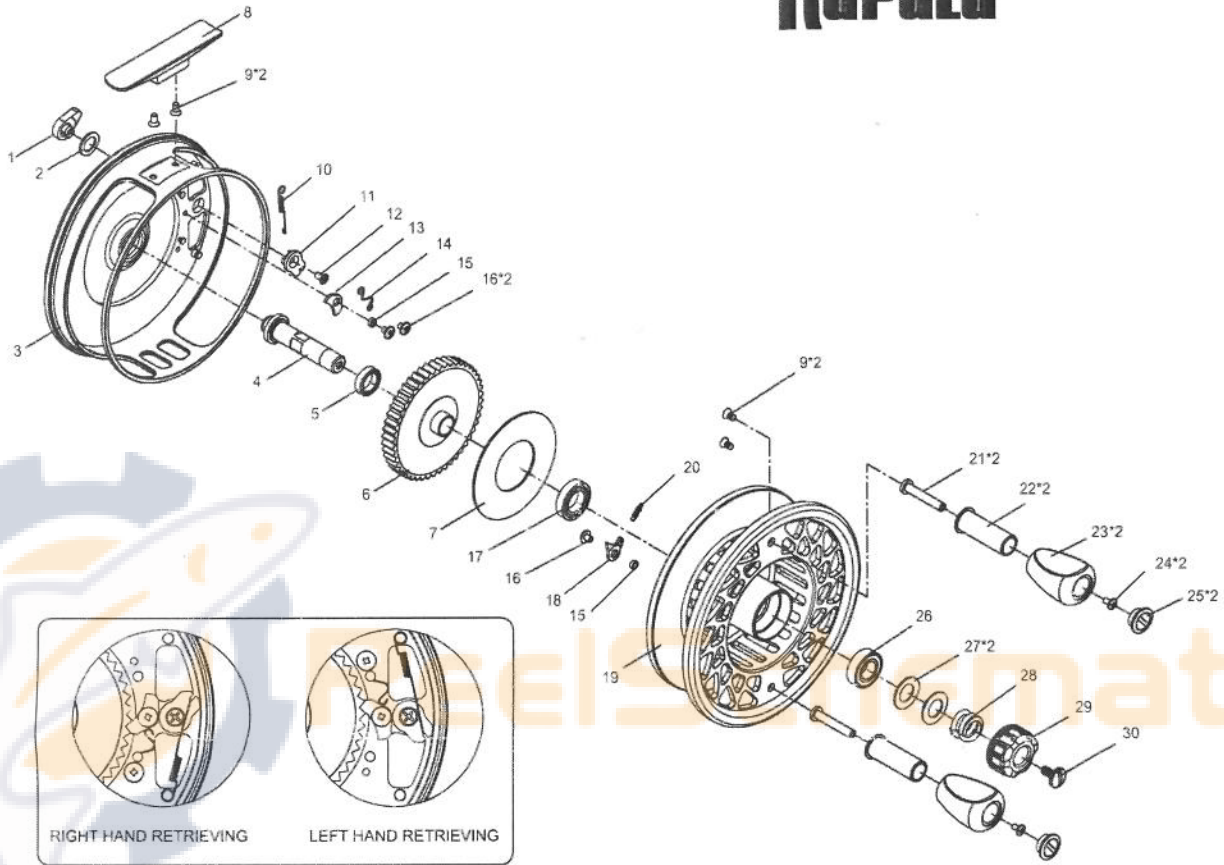

## ST-1-PARTS LIST

### NO Part Name

1	Anti-Reverse Switch
2	Plastic Washer
3	Frame
4	Spindle
5	Ball Bearing
6	Ratchet Gear
7	Carbon Fiber Brake Washer
8	Foot
9	Screw *4
10	Spring
11	Toggle
12	Screw
13	Dog
14	Anti-Reverse Spring
15	Washer *2

### NO Part Name

16	Screw *3
17	Ball Bearing
18	Click Pawl
19	Spool
20	Click Spring
21	Handle Rivet *2
22	Sleeve *2
23	Handle Knob *2
24	Knob Screw *2
25	Handle Knob Cap *2
26	Ball Bearing
27	Spring Washer *2
28	Spring
29	Drag Knob
30	Drag Knob Screw