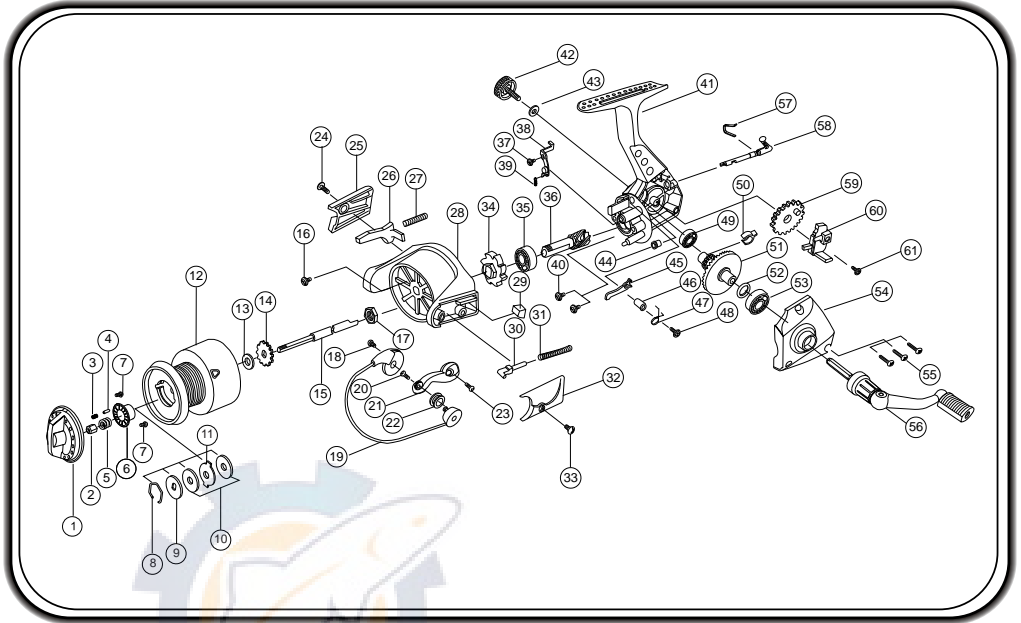

MAORI

DIAGRAM

Part List

No.	Part List	No.	Part List
1.	Drag Knob	32.	Bail Spring Cover
2.	Drag Nut	33.	Bail Spring Cover s/c
3.	Drag Click Spring	34.	Ratchet
4.	Drag Click Pin	35.	Bail Bearing 7 x 13 x 4
5.	Drag Coil Spring	36.	Pinion Gear
6.	Drag Under Cap	37.	Sound Frame s/c
7.	Drag Under Cap s/c	38.	Sound Frame Assy
8.	Spool Ring	39.	Sound Claw Spring
9.	Spool "D" w/s	40.	Bearing s/c
10.	Spool "B" w/s	41.	Body
11.	Spool "A" w/s	42.	Dust Cover
12.	Spool Assy	43.	Dust Cover w/s
13.	Spool Adj. w/s	44.	Main Shaft Bush
14.	Click Gear	45.	Stopper
15.	Main Shaft	46.	Stopper Bushing
16.	Rotor Nut Lock s/c	47.	Stopper Spring
17.	Rotor Nut	48.	Stopper s/c
18.	Bail Holder s/c	49.	Bail Bearing 7 x 11 x 2.5
19.	Bail Assy	50.	Silent Cam
20.	Bail s/c	51.	Drive Gear
21.	Arm Lever	52.	Drive Gear Adj. w/s
22.	Line Roller	53.	Bail Bearing 7 x 13 x 4
23.	Arm Lever s/c	54.	Body Cover
24.	Kick Lever Cover s/c	55.	Body Cover s/c
25.	Kick Lever Cover	56.	Handle Assy
26.	Kick Lever	57.	Stopper Lever Spring
27.	Kick Lever Spring	58.	Stopper Lever
28.	Rotor	59.	O/S Gear
29.	Balance	60.	O/S Slider
30.	Bail Spring Holder	61.	Main Shaft s/c
31.	Bail Spring		