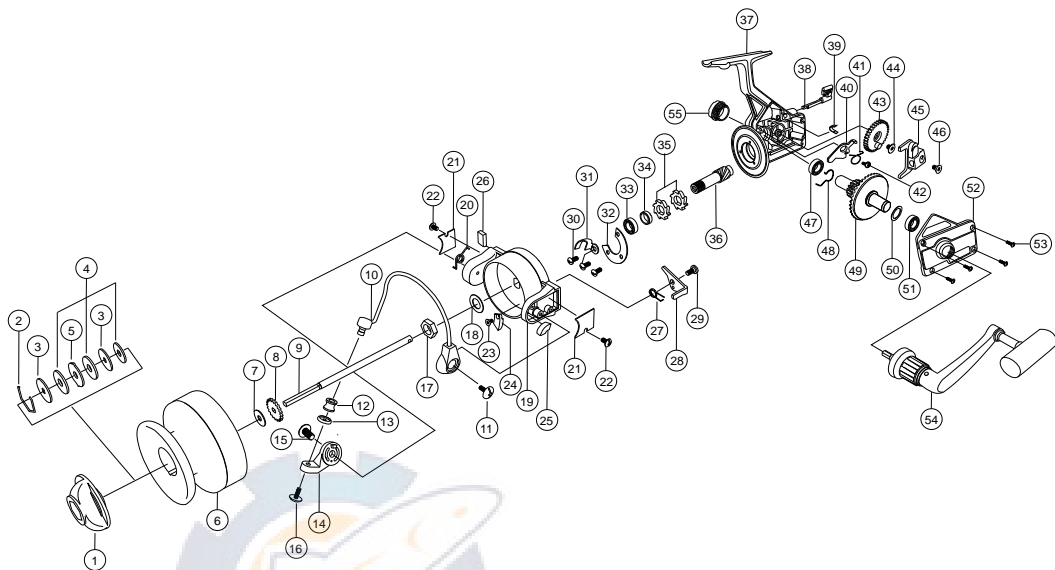

Vi Silver Series

PART LIST

No.	Part List	No.	Part List
1.	Drag Knob Assy	29.	Kick Lever s/c
2.	Spool Ring	30.	Ball Bearing Cover s/c
3.	Spool "D" w/s	31.	Kick Lever Guide
4.	Spool "B" w/s	32.	Ball Bearing Cover Plate
5.	Spool "A" w/s	33.	Ball Bearing
6.	Spool Assy	34.	Pinion Collar
7.	Spool Adj. w/s	35.	Ratchet Gear
8.	Click Gear	36.	Pinion Gear
9.	Main Shaft	37.	Body
10.	Bail Assy	38.	Stopper Lever
11.	Bail Holder s/c	39.	Stopper Lever s/p
12.	Line Roller	40.	Stopper
13.	Bail Collar	41.	Stopper s/p
14.	Arm Lever	42.	Stopper s/c
15.	Arm Lever s/c	43.	O/S Gear
16.	Bail s/c	44.	O/S Gear s/c
17.	Rotor Nut	45.	O/S Slider
18.	Rotor Nut Lock Spring w/s	46.	Main Shaft s/c
19.	Rotor	47.	Ball Bearing
20.	Bail s/p	48.	Silent s/p
21.	Rotor Cover	49.	Brass Drive Gear
22.	Rotor Cover s/c	50.	Drive Gear Adj. w/s
23.	Center Balance s/c	51.	Ball Bearing
24.	Center Balance	52.	Body Cover
25.	Bail Holder Balance	53.	Body Cover s/c
26.	Side Balance	54.	Handle Assy
27.	Kick Lever s/p	55.	Handle s/c Cap
28.	Kick Lever		