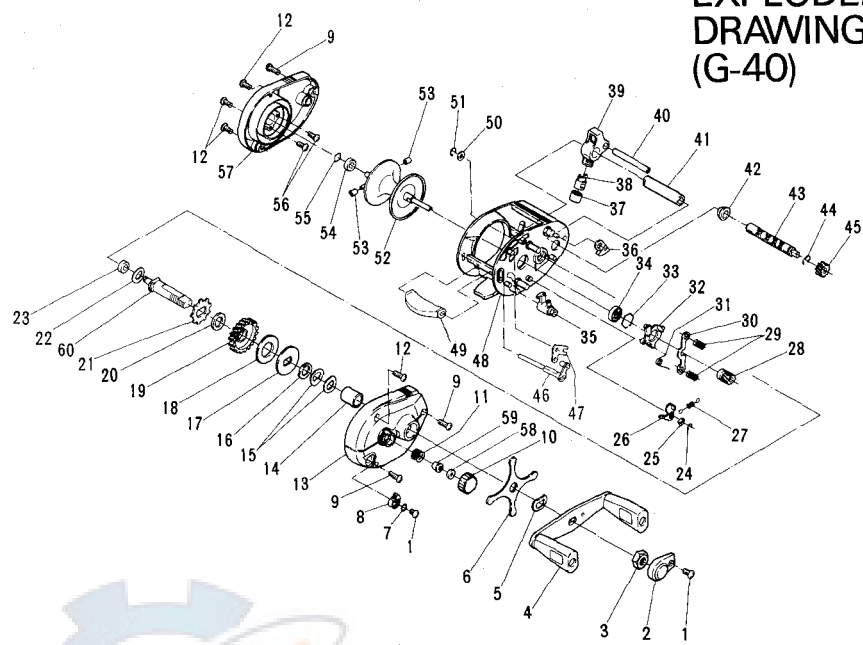

EXPLODED DRAWING (G-40)

PARTS LIST (G-40)

No.	Parts No.	Name of Parts	No.	Parts No.	Name of Parts	No.	Parts No.	Name of Parts
1	20056A	Retaining Plate Screw	23	38067	Bush	45	10118	Traverse Cam Gear
2	39457	Retaining Plate	24	42007	Retaining Ring	46	0215358	Lever A Assembly
3	18076	Handle Retaining Nut	25	27397	Washer	47	15359	Lever B
4	0207205	Handle Assembly	26	33185	Kick Claw	48	0203166	Main Body Assembly
5	27154	Spring Washer	27	28529	Kick Claw Spring	49	15357	Push Lever
6	07206	Drag Handle	28	0209091	Pinion Gear Assembly	50	27221	Washer
7	27237	Retaining Washer	29	28523	Clutch Spring	51	42021	Retaining Ring
8	15320A	Flipping Lever	30	15328	Clutch Bar	52	0206190	Spool Assembly
9	20230	Side Plate Screw	31	28528	Clutch Spring	53	39465	Brake Shoe
10	19321	Brake Adjusting Screw	32	14145	Clutch Cam	54	38076	Bush
11	28530	Brake Adjusting Spring	33	42040	Retaining Ring	55	39230	Brake Piece
12	20238	Side Plate Screw	34	38047	Ball Bearing	56	20210	Screw
13	04209	Side Plate B	35	14146	Flipping Cam	57	0204208	Side Plate A Assembly
14	17169	Drag Collar	36	0233155	Anti-Reverse Claw Assembly	58	28505	Brake Spring
15	27156	Drag Spring Washer	37	19167A	Cap	59	39499	Brake Piece A
16	27061	Adjusting Washer	38	33183	Claw	60	12491	Ratchet Axis
17	26098	Drag Washer	39	0239458	Line Holder Assembly			
18	26097	Drag Washer	40	12453	Line Holder Bar			
19	08076	Main Gear	41	41175	Traverse Cam Cover			
20	27198	Washer	42	38032	Bush			
21	48045	Ratchet	43	14149	Traverse Cam			
22	27157	Adjusting Washer	44	42009	Retaining Ring			