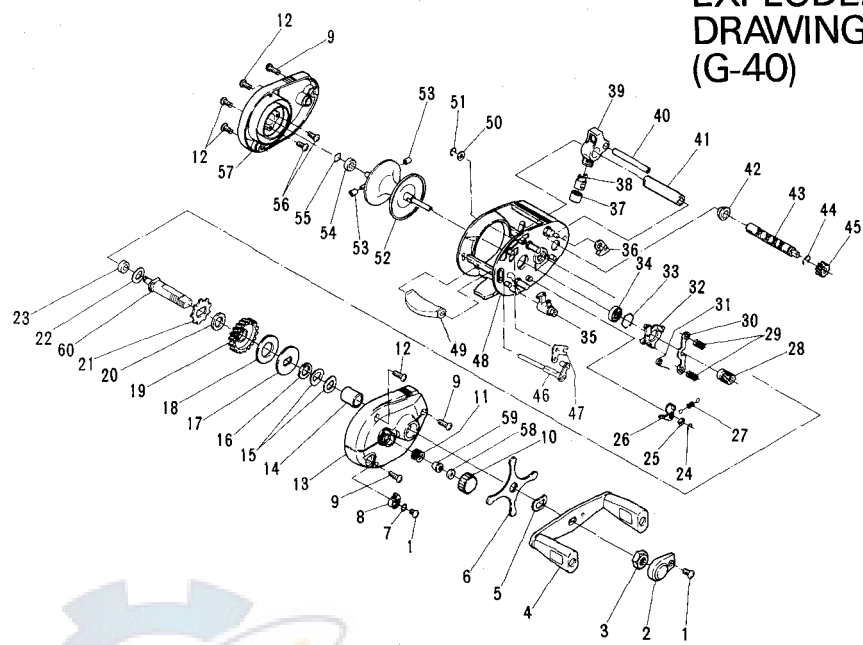

EXPLODED
DRAWING
(G-40)

PARTS LIST (G-40)

No.	Parts No.	Name of Parts	No.	Parts No.	Name of Parts	No.	Parts No.	Name of Parts
1	20056A	Retaining Plate Screw	23	38067	Bush	45	10118	Traverse Cam Gear
2	39457	Retaining Plate	24	42007	Retaining Ring	46	0215358	Lever A Assembly
3	18076	Handle Retaining Nut	25	27397	Washer	47	15359	Lever B
4	0207205	Handle Assembly	26	33185	Kick Claw	48	0203166	Main Body Assembly
5	27154	Spring Washer	27	28529	Kick Claw Spring	49	15357	Push Lever
6	07206	Drag Handle	28	0209091	Pinion Gear Assembly	50	27221	Washer
7	27237	Retaining Washer	29	28523	Clutch Spring	51	42021	Retaining Ring
8	15320A	Flipping Lever	30	15328	Clutch Bar	52	0206190	Spool Assembly
9	20230	Side Plate Screw	31	28528	Clutch Spring	53	39465	Brake Shoe
10	19321	Brake Adjusting Screw	32	14145	Clutch Cam	54	38076	Bush
11	28530	Brake Adjusting Spring	33	42040	Retaining Ring	55	39230	Brake Piece
12	20238	Side Plate Screw	34	38047	Ball Bearing	56	20210	Screw
13	04209	Side Plate B	35	14146	Flipping Cam	57	0204208	Side Plate A Assembly
14	17169	Drag Collar	36	0233155	Anti-Reverse Claw Assembly	58	28505	Brake Spring
15	27156	Drag Spring Washer	37	19167A	Cap	59	39499	Brake Piece A
16	27061	Adjusting Washer	38	33183	Claw	60	12491	Ratchet Axis
17	26098	Drag Washer	39	0239458	Line Holder Assembly			
18	26097	Drag Washer	40	12453	Line Holder Bar			
19	08076	Main Gear	41	41175	Traverse Cam Cover			
20	27198	Washer	42	38032	Bush			
21	48045	Ratchet	43	14149	Traverse Cam			
22	27157	Adjusting Washer	44	42009	Retaining Ring			