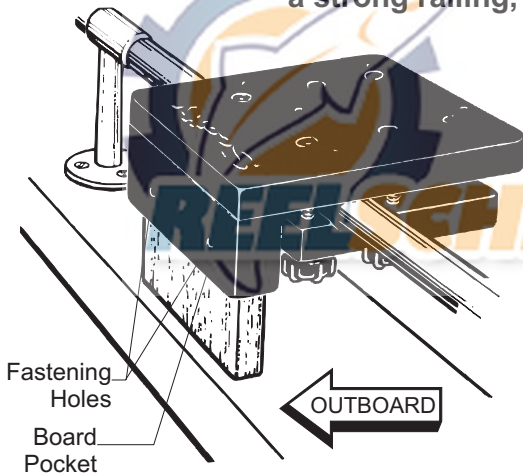

FISHING & MARINE PRODUCTS

2065 Henry Ave West, Sidney,

B.C. Canada V8L 5Z6

Ph: (250) 656-8102 Fax: (250) 656-8126

www.scotty.com

#1027 RAIL MOUNT BRACKET

*** IMPORTANT: This Downrigger Mounting system relies on a strong railing, securely fastened to the boat ***

1. Place rail mount assembly on railing as shown in diagram.

2. The Mount is supported on the gunnel by a 1" x 6" board of dressed* lumber. To determine the length of this board, measure distance from gunnel surface up into the inside of the board pocket. Cut board to desired length.

3. Fasten board into the pocket with screws supplied.

* Note: a 1" x 6" board is a standard dressed lumber dimension, actual size is smaller.