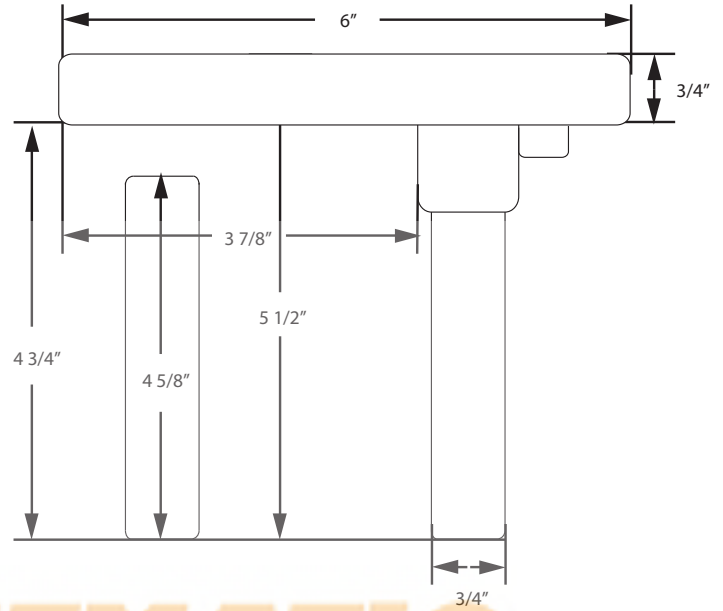

MOUNT DIMENSIONS (NOT TO SCALE)

2027 Stanchion Mount

Comes with 4 - 4" Bolts for Mounting