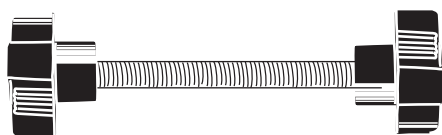

MOUNT DIMENSIONS (NOT TO SCALE)

2027 Stanchion Mount

Comes with 4 - 4" Bolts for Mounting