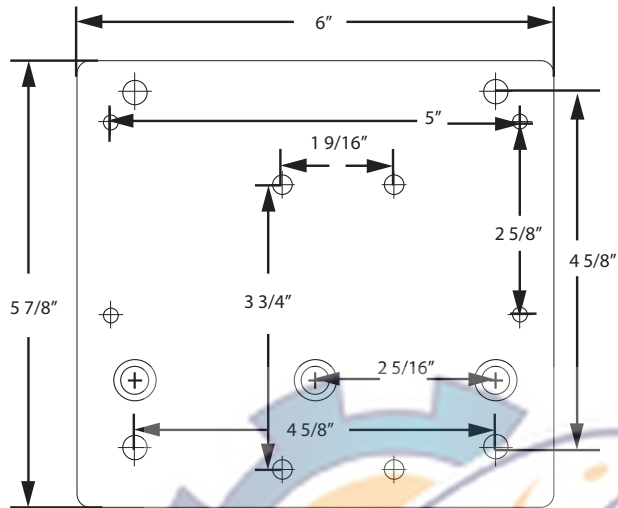

MOUNT DIMENSIONS (NOT TO SCALE)

2027 Stanchion Mount

Comes with 4 - 4" Bolts for Mounting