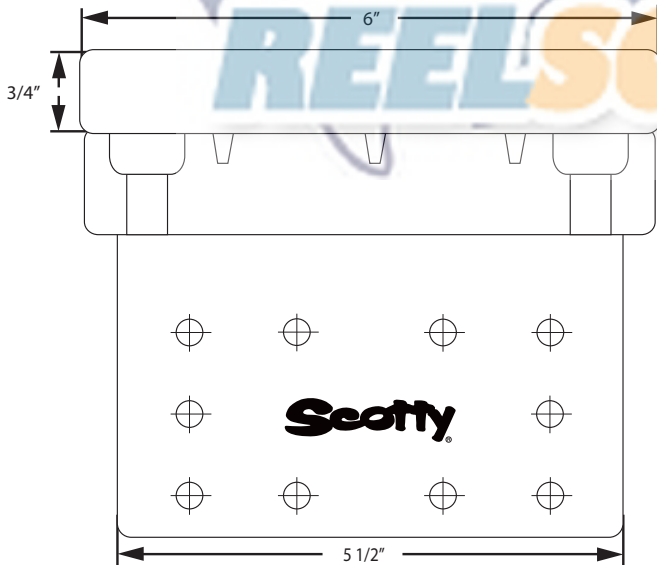

MOUNT DIMENSIONS (NOT TO SCALE)

2027 Stanchion Mount

Comes with 4 - 4" Bolts for Mounting