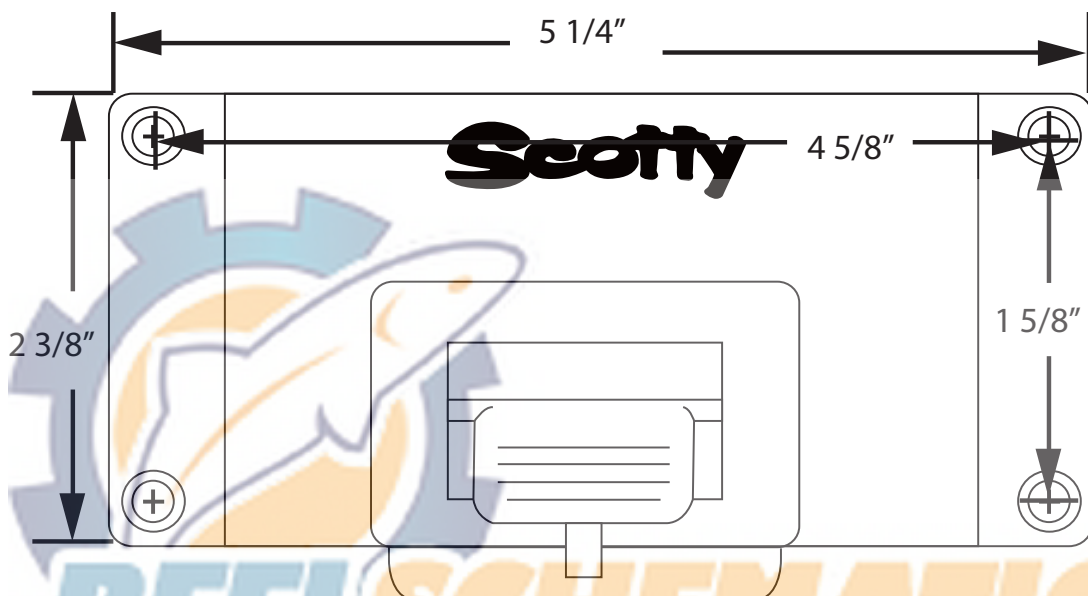

# MOUNT DIMENSIONS ( NOT TO SCALE )

## 237 Triggerlock Mount

REELSCHEMATIC