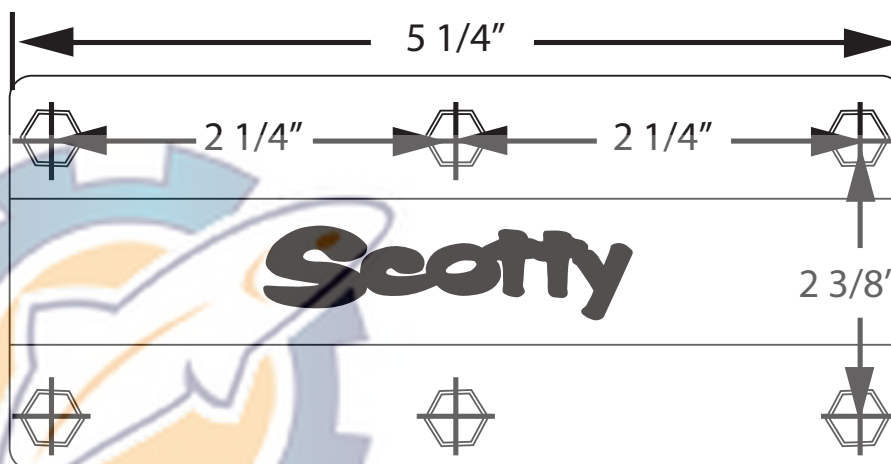

# MOUNT DIMENSIONS ( NOT TO SCALE )

## 238 Rail Mount Adaptor

REELSCHEMATIC