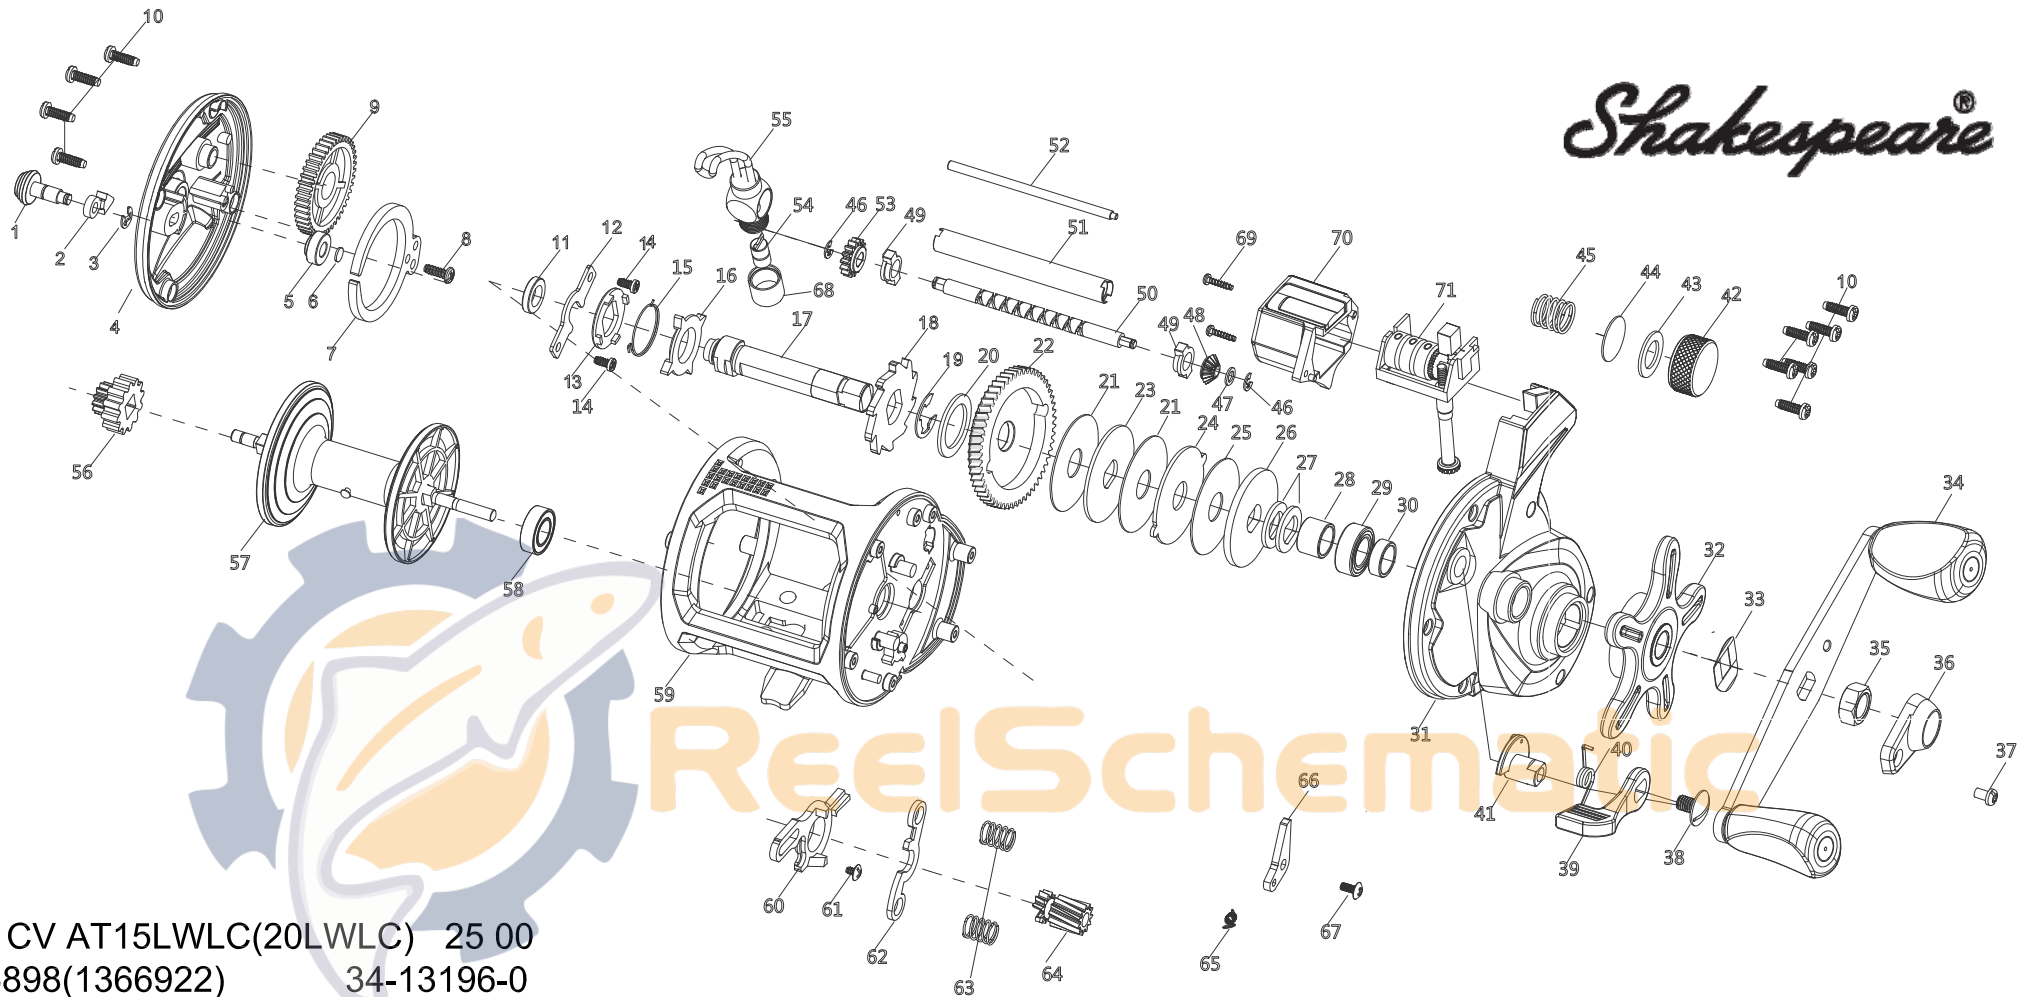

Shakespeare®

SKP CV AT15LWLC(20LWLC) 25 00
 1366898(1366922) 34-13196-0

KEY NO.	DESCRIPTION	AT15LC PART NO.	AT20LC PART NO.	KEY NO.	DESCRIPTION	AT15LC PART NO.	AT20LC PART NO.	KEY NO.	DESCRIPTION	AT15LC PART NO.	AT20LC PART NO.	KEY NO.	DESCRIPTION	AT15LC PART NO.	AT20LC PART NO.
1	Click Button	1382806	1382806	19	Stopper Gear E-Clip	1382822	1382822	37	Handle Lock Screw	1382840	1382840	55	Line Guide Carriage Assy	1382857	1382857
2	Click Tongue	1382807	1382807	20	Crank Shaft Washer	1382823	1382823	38	Eccentric Lever Screw	1382841	1382841	56	Spool Click Ratchet	1184093	1184093
3	Click Tongue E-Clip	1188657	1188657	21	Drag Washer(2 Req)	1382825	1382825	39	Eccentric Lever	1382842	1382842	57	Spool Assy	1382858	1382879
4	Left Side Plate	1382808	1382808	22	Main Gear	1382824	1382824	40	Eccentric Cam Spring	1382843	1382843	58	Spool Bearing	1382859	1382859
5	Left Side Plate Bushing	1382809	1382809	23	Metal Drag Washer	1382826	1382826	41	Eccentric Cam	1382844	1382844	59	Frame Assy	1382871	1382882
6	Washer	1382810	1382810	24	Eared Metal Drag Washer	1382827	1382827	42	Spool Tension Control Cap	1382845	1382845	60	Eccentric Jack	1382861	1382861
7	Click Spring	1382811	1382811	25	Drag Washer	1382828	1382828	43	Washer	1382846	1382846	61	Eccentric Jack Screw	1382862	1382862
8	Click Screw	1382812	1382812	26	Metal Drag Washer	1382829	1382829	44	Washer	1382847	1382847	62	Pinion Yoke	1382863	1382863
9	Idler Gear	1184066	1184066	27	Spring Washer(2 Req)	1382830	1382830	45	Right Side Thrust Spring	1382848	1382848	63	Clutch Spring(2 Req)	1382864	1382864
10	Screw(10 Req)	1382813	1382813	28	Bushing	1382831	1382831	46	E-Clip(2 Req)	1308797	1308797	64	Pinion Gear	1382865	1382865
11	Main Gear Shaft Bushing	1382814	1382814	29	Right Side Plate Bearing	1382832	1382832	47	Worm Washer	1382849	1382849	65	Dog Spring	1382866	1382866
12	Main Gear Retainer	1382815	1382815	30	Bushing	1382833	1382833	48	Transmission Gear	1382850	1382850	66	Dog	1382867	1382867
13	Kick Lever	1382817	1382817	31	Right Side Plate	1382870	1382881	49	Carrier Guide Bushing(2 Req)	1382851	1382851	67	Dog Screw	1382868	1382868
14	Retainer Screw(2 Req)	1382816	1382816	32	Plastic Star Drag	1382835	1382835	50	Worm Shaft	1382852	1382876	68	Pawl Cover Screw	1382869	1382869
15	Ratchet Spring	1382818	1382818	33	Star Drag Washer	1382836	1382836	51	Worm Shield	1382853	1382877	69	Counter End Cover Screw(2 Req)	1382872	1382872
16	Ratchet	1382819	1382819	34	Handle Assembly	1382837	1382837	52	Support Shaft	1382854	1382878	70	Counter End Cover Assy	1382873	1382873
17	Crank Shaft	1382820	1382820	35	Handle Nut	1382838	1382838	53	Transmission Gear	1382855	1382855	71	Counter	1382874	1382874
18	Stopper Gear	1382821	1382821	36	Handle Nut Cap	1382839	1382839	54	Pawl	1382856	1382856				