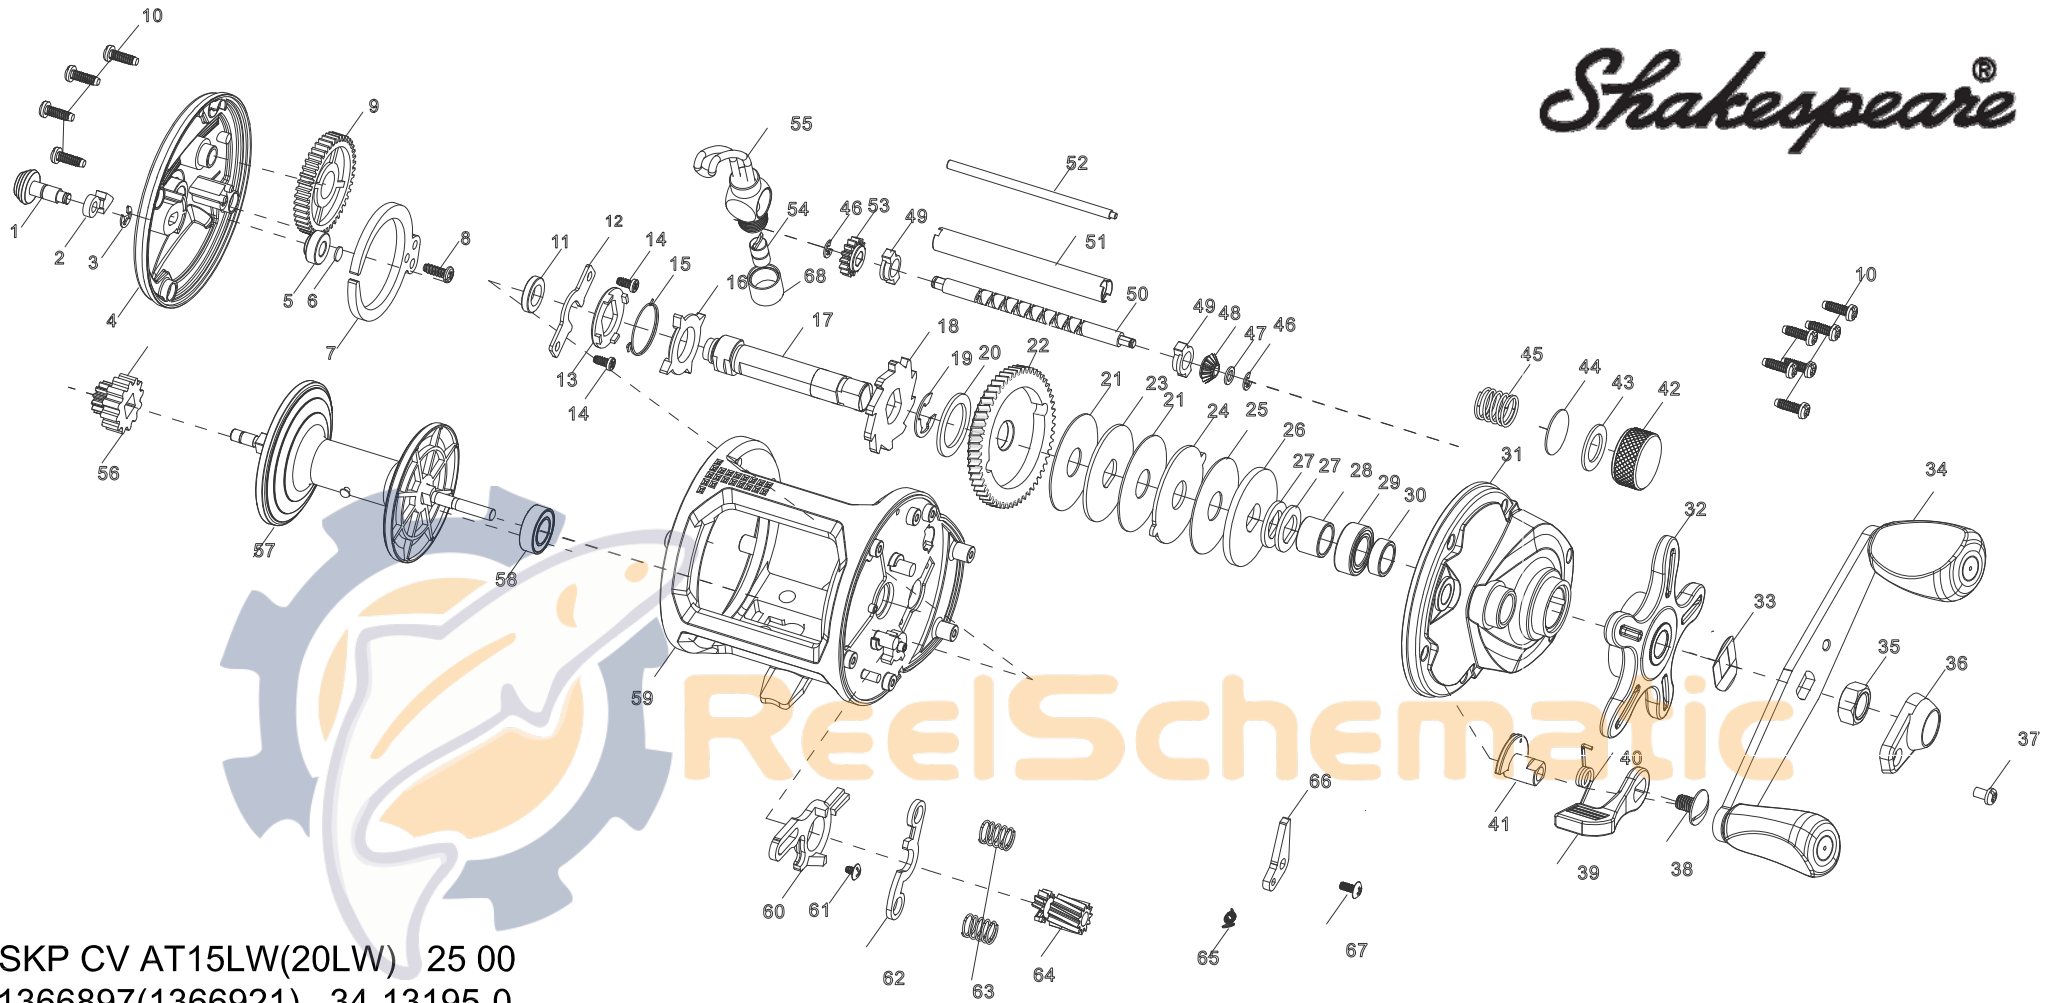

# Shakespeare®

SKP CV AT15LW(20LW) 25 00  
1366897(1366921) 34-13195-0

KEY NO.	DESCRIPTION	AT15LW PART NO.	AT20LW PART NO.	KEY NO.	DESCRIPTION	AT15LW PART NO.	AT20LW PART NO.	KEY NO.	DESCRIPTION	AT15LW PART NO.	AT20LW PART NO.	KEY NO.	DESCRIPTION	AT15LW PART NO.	AT20LW PART NO.
1	Click Button	1382806	1382806	18	Stopper Gear	1382821	1382821	35	Handle Nut	1382838	1382838	52	Support Shaft	1382854	1382878
2	Click Tongue	1382807	1382807	19	Stopper Gear E-Clip	1382822	1382822	36	Handle Nut Cap	1382839	1382839	53	Transmission Gear	1382855	1382855
3	Click Tongue E-Clip	1188657	1188657	20	Crank Shaft Washer	1382823	1382823	37	Handle Lock Screw	1382840	1382840	54	Pawl	1382856	1382856
4	Left Side Plate	1382808	1382808	21	Drag Washer(2 Req)	1382825	1382825	38	Eccentric Lever Screw	1382841	1382841	55	Line Guide Carriage Assy	1382857	1382857
5	Left Side Plate Bushing	1382809	1382809	22	Main Gear	1382824	1382824	39	Eccentric Lever	1382842	1382842	56	Spool Click Ratchet	1184093	1184093
6	Washer	1382810	1382810	23	Metal Drag Washer	1382826	1382826	40	Eccentric Cam Spring	1382843	1382843	57	Spool Assy	1382858	1382879
7	Click Spring	1382811	1382811	24	Eared Metal Drag Washer	1382827	1382827	41	Eccentric Cam	1382844	1382844	58	Spool Bearing	1382859	1382859
8	Click Screw	1382812	1382812	25	Drag Washer	1382828	1382828	42	Spool Tension Control Cap	1382845	1382845	59	Frame Assy	1382860	1382880
9	Idler Gear	1184066	1184066	26	Metal Drag Washer	1382829	1382829	43	Washer	1382846	1382846	60	Eccentric Jack	1382861	1382861
10	Screw(10 Req)	1382813	1382813	27	Spring Washer(2 Req)	1382830	1382830	44	Washer	1382847	1382847	61	Eccentric Jack Screw	1382862	1382862
11	Main Gear Shaft Bushing	1382814	1382814	28	Bushing	1382831	1382831	45	Right Side Thrust Spring	1382848	1382848	62	Pinion Yoke	1382863	1382863
12	Main Gear Retainer	1382815	1382815	29	Right Side Plate Bearing	1382832	1382832	46	E-Clip(2 Req)	1308797	1308797	63	Clutch Spring(2 Req)	1382864	1382864
13	Kick Lever	1382817	1382817	30	Bushing	1382833	1382833	47	Worm Washer	1382849	1382849	64	Pinion Gear	1382865	1382865
14	Retainer Screw(2 Req)	1382816	1382816	31	Right Side Plate	1382834	1382835	48	Transmission Gear	1382850	1382850	65	Dog Spring	1382866	1382866
15	Ratchet Spring	1382818	1382818	32	Plastic Star Drag	1382835	1382835	49	Carrier Guide Bushing(2 Req)	1382851	1382851	66	Dog	1382867	1382867
16	Ratchet	1382819	1382819	33	Star Drag Washer	1382836	1382836	50	Worm Shaft	1382852	1382876	67	Dog Screw	1382868	1382868
17	Crank Shaft	1382820	1382820	34	Handle Assembly	1382837	1382837	51	Worm Shield	1382853	1382877	68	Pawl Cover Screw	1382869	1382869