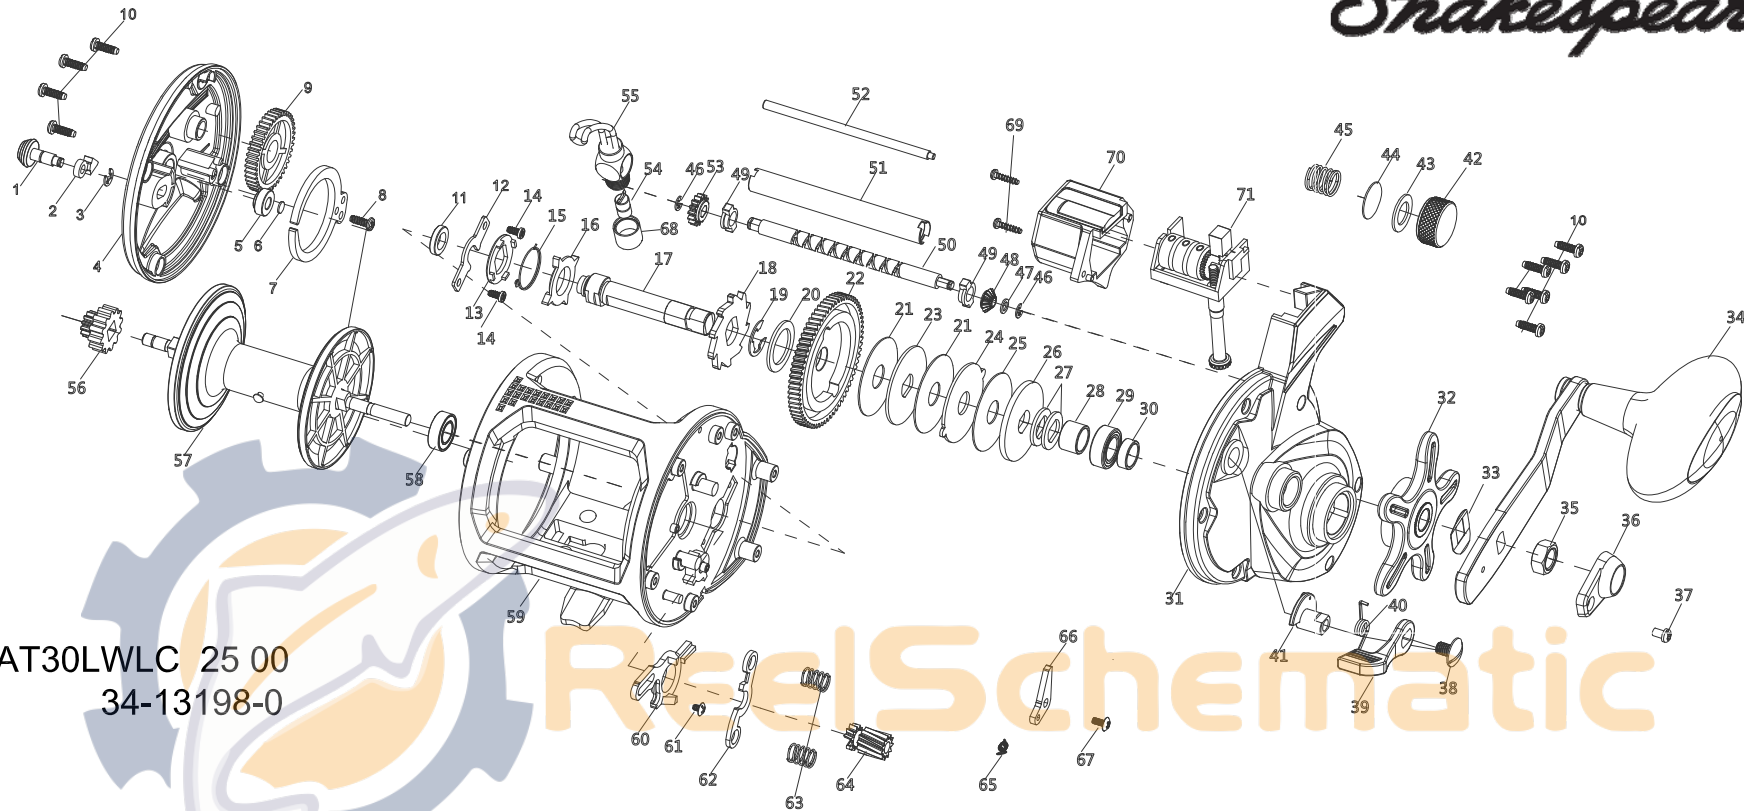

# Shakespeare®

SKP CV AT30LWLC 25 00  
1366926 34-13198-0

ReelSchematic

KEY NO.	DESCRIPTION	AT30LC PART NO.	KEY NO.	DESCRIPTION	AT30LC PART NO.	KEY NO.	DESCRIPTION	AT30LC PART NO.	KEY NO.	DESCRIPTION	AT30LC PART NO.
1	Click Button	1382806	19	Stopper Gear E-Clip	1382822	37	Handle Lock Screw	1382840	55	Line Guide Carriage Assy	1382890
2	Click Tongue	1382807	20	Crank Shaft Washer	1382823	38	Eccentric Lever Screw	1382841	56	Spool Click Ratchet	1184093
3	Click Tongue E-Clip	1188657	21	Drag Washer(2 Req)	1382825	39	Eccentric Lever	1382842	57	Spool Assy	1382891
4	Left Side Plate	1382883	22	Main Gear	1382884	40	Eccentric Cam Spring	1382843	58	Spool Bearing	1382859
5	Left Side Plate Bushing	1382809	23	Metal Drag Washer	1382826	41	Eccentric Cam	1382844	59	Frame Assy	1382896
6	Washer	1382810	24	Eared Metal Drag Washer	1382827	42	Spool Tension Control Cap	1382845	60	Eccentric Jack	1382893
7	Click Spring	1382811	25	Drag Washer	1382828	43	Washer	1382846	61	Eccentric Jack Screw	1382862
8	Click Screw	1382812	26	Metal Drag Washer	1382829	44	Washer	1382847	62	Pinion Yoke	1382863
9	Idler Gear	1184067	27	Spring Washer(2 Req)	1382830	45	Right Side Thrust Spring	1382848	63	Clutch Spring(2 Req)	1382864
10	Screw(10 Req)	1382813	28	Bushing	1382831	46	E-Clip(2 Req)	1308797	64	Pinion Gear	1382894
11	Main Gear Shaft Bushing	1382814	29	Right Side Plate Bearing	1382832	47	Worm Washer	1382849	65	Dog Spring	1382866
12	Main Gear Retainer	1382815	30	Bushing	1382833	48	Transmission Gear	1382850	66	Dog	1382867
13	Kick Lever	1382817	31	Right Side Plate	1382834	49	Carrier Guide Bushing(2 Req)	1382851	67	Dog Screw	1382868
14	Retainer Screw(2 Req)	1382816	32	Plastic Star Drag	1382835	50	Worm Shaft	1382887	68	Pawl Cover Screw	1382869
15	Ratchet Spring	1382818	33	Star Drag Washer	1382836	51	Worm Shield	1382888	69	Counter End Cover Screw(2 Req)	1382872
16	Ratchet	1382819	34	Handle Assembly	1382886	52	Support Shaft	1382889	70	Counter End Cover Assy	1382897
17	Crank Shaft	1382820	35	Handle Nut	1382838	53	Transmission Gear	1383314	71	Counter	1382898
18	Stopper Gear	1382821	36	Handle Nut Cap	1382839	54	Pawl	1382856			