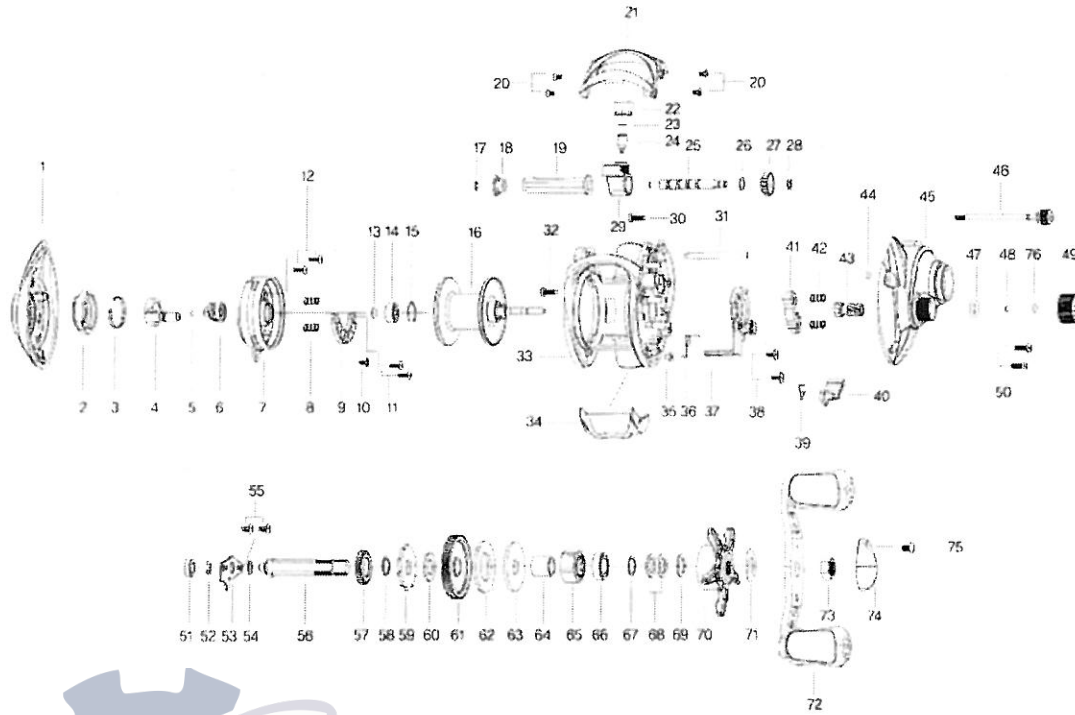

Shakespeare®

Please specify reel model number and number in reel foot when ordering parts.

AGILITY
AGLP

23 00

1292284, 1292289

34-12974-0

ITEM#	PART #	DESCRIPTION
1	1306799	LEFT SIDE PLATE
2	1306800	MAG DIAL
3	1134431	CLICK SPRING
4	1306753	CAM CURVE-A
5	1134432	O-RING
6	1306754	CAM CURVE-B
7	1306755	LINE REJECTER
8	1306756	COIL SPRING
9	1306757	MAGNET HOLDER
10	1134438	SCREW
11	1306758	SCREW
12	1306759	SCREW
13	1306760	WASHER
14	1153296	BEARING
15	1134442	LOCK RING
16	1306761	SPOOL
17	1104799	RETAINER
18	1134444	BUSHING
19	1138559	WORM SHAFT TUBE
20	1134453	SCREW
21	1306801	FRONT COVER
22	1134448	LINE GUIDE NUT
23	1306763	WASHER
24	1306764	PAWL
25	1306765	WORM SHAFT
26	1306766	WASHER
27	1134451	GEAR
28	1104799	RETAINER
29	1306767	LINE GUIDE
30	1306768	SCREW
31	1306769	LINE GUIDE SHAFT
32	1306770	SCREW
33	1306802	FRAME
34	1306772	THUMB BAR
35	1134458	BUSHING
36	1306773	CLUTCH CAM SPRING
37	1306774	CLUTCH CAM
38	1134460	SCREW

ITEM#	PART #	DESCRIPTION
39	1306775	KICK LEVER SPRING
40	1306776	KICK LEVER
41	1306777	YOKE
42	1306778	YOKE SPRING
43	1306779	PINION
44	1134465	O-RING
45	1306803	RIGHT SIDE PLATE
46	1306781	THUMB SCREW
47	1306782	O-RING
48	1306783	WASHER
49	1306804	BRAKE KNOB
50	1306785	SCREW
51	1306786	BUSHING
52	1134468	RETAINER
53	1134469	MAIN GEAR SHAFT PLATE
54	1306787	WASHER
55	1134436	SCREW
56	1306788	MAIN GEAR SHAFT
57	1065960	O/S GEAR
58	1134497	WASHER
59	1134471	RATCHET
60	1306789	DRAG WASHER
61	1306790	MAIN GEAR
62	1134473	DRAG WASHER
63	1134474	PRESSURE WASHER
64	1306791	IAR SLEEVE
65	1134475	IAR BEARING
66	1306792	BALL BEARING
67	1134478	WASHER
68	1065971	SPRING WASHER
69	1134497	WASHER
70	1306793	STAR WHEEL
71	1306794	SPRING WASHER
72	1306805	HANDLE
73	1306796	HANDLE NUT
74	1306806	HANDLE NUT COVER
75	1306798	SCREW
76	1308480	CUSHION WASHER