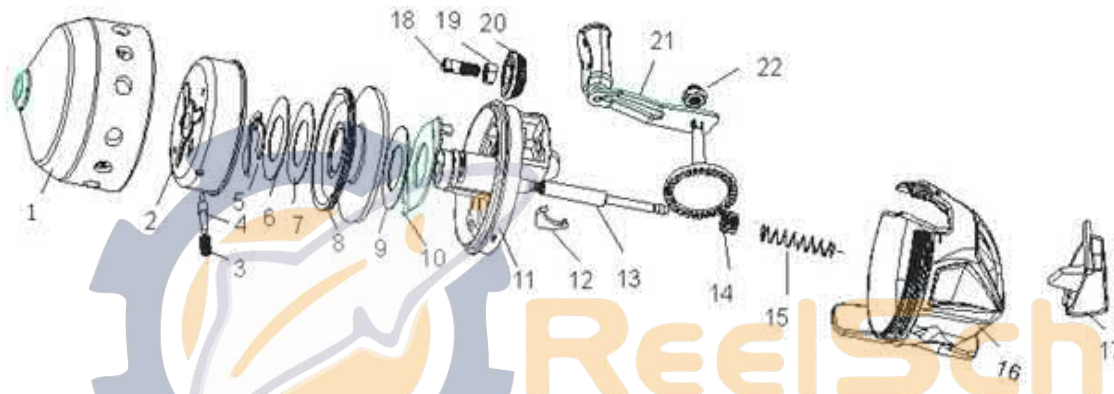

# Shakespeare®

MODEL ALPHASC

SKP-SC-ALPHASC-00

ITEM	DESCRIPTION	SAP#	ITEM	DESCRIPTION	SAP#	ITEM	DESCRIPTION	SAP#
1	FRONT COVER ASM	1348026	9	KEY WASHER	1348034	17	THUMB BUTTON	1348042
2	P.U.H. ASM	1348027	10	SPRING WASHER	1348035	18	DRAG SCREW	1348043
3	PIN SPRING	1348028	11	FRAME ASM	1348036	19	DRAG NUT	1322440
4	PICK UP PIN	1348029	12	A/R PAWL	1348037	20	DRAG KNOB	1348044
5	RETAINING RING	1348030	13	MAIN SHAFT	1348038	21	HANDLE ASM	1348045
6	KEY WASHER	1348031	14	PINION	1348039	22	HANDLE NUT	1322443
7	DRAG WASHER	1348032	15	MAIN SHAFT SPRING	1348040			
8	SPOOL ASM	1348033	16	REAR COVER	1348041			