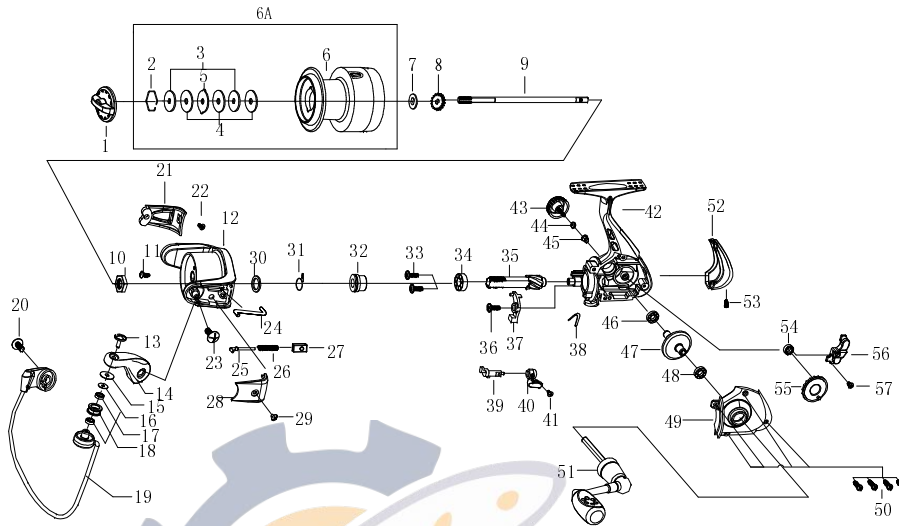

Shakespeare®

Model BSP35

SKP-SP-BSP35-01

ITEM	DESCRIPTION	SAP #	ITEM	DESCRIPTION	SAP #	ITEM	DESCRIPTION	SAP #	ITEM	DESCRIPTION	SAP #
1	DRAG KNOB ASSY	1411372	16	WASHER	1287007	32	RATCHET	1409280	48	BUSHING	1409300
2	RETAINER RING	1260103	17	LINE ROLLER BUSHING	1260113	33	SCREW	1409281	49	BODY COVER	1411384
3	KEY WASHER	1260104	18	LINE ROLLER	1260056	34	PINION BALL BEARING	1260076	50	SCREW	1260089
4	DRAG WASHER	1260105	19	BAIL ASSY	1428651	35	PINION GEAR	1260081	51	HANDLE ASSY	1411543
5	EARED WASHER	1260106	20	SCREW	1260110	36	SCREW	1409282	52	REAR COVER	1411355
6	SPOOL SUB-ASSY	1411351	21	ROTOR COVER	1411378	37	DOG	1409283	53	SCREW	1260119
6A	SPOOL ASSY	1411352	22	SCREW	1260119	38	ANTI-REVERSE SWITCH SPRING	1260101	54	OS GEAR BUSHING	1411387
7	CLICKER GEAR WASHER	1260050	23	SCREW	1260110	39	ANTI-REVERSE LEVER	1260098	55	OSCILLATION GEAR	1260093
8	CLICKER GEAR	1260083	24	CLICK LEVER	1260065	40	ANTI-REVERSE BUTTON	1411380	56	SLIDER	1260092
9	MAIN SHAFT	1260109	25	BAIL ARM GUIDE	1260064	41	SCREW	1260100	57	SCREW	1260091
10	NUT	1260123	26	BAIL SPRING	1260062	42	BODY ASSY	1411381			
11	SCREW	1260122	27	BAIL TRIGGER	1260063	43	HANDLE SCREW CAP	1411354			
12	ROTOR	1411375	28	ROTOR COVER	1411379	44	WASHER	1287005			
13	SCREW	1260059	29	SCREW	1260116	45	WASHER	1411383			
14	BAIL ARM	1411353	30	WASHER	1260124	46	BUSHING	1409285			
15	LINE ROLLER WASHER	1260057	31	SILENT SPRING	1409279	47	DRIVE GEAR	1260085			