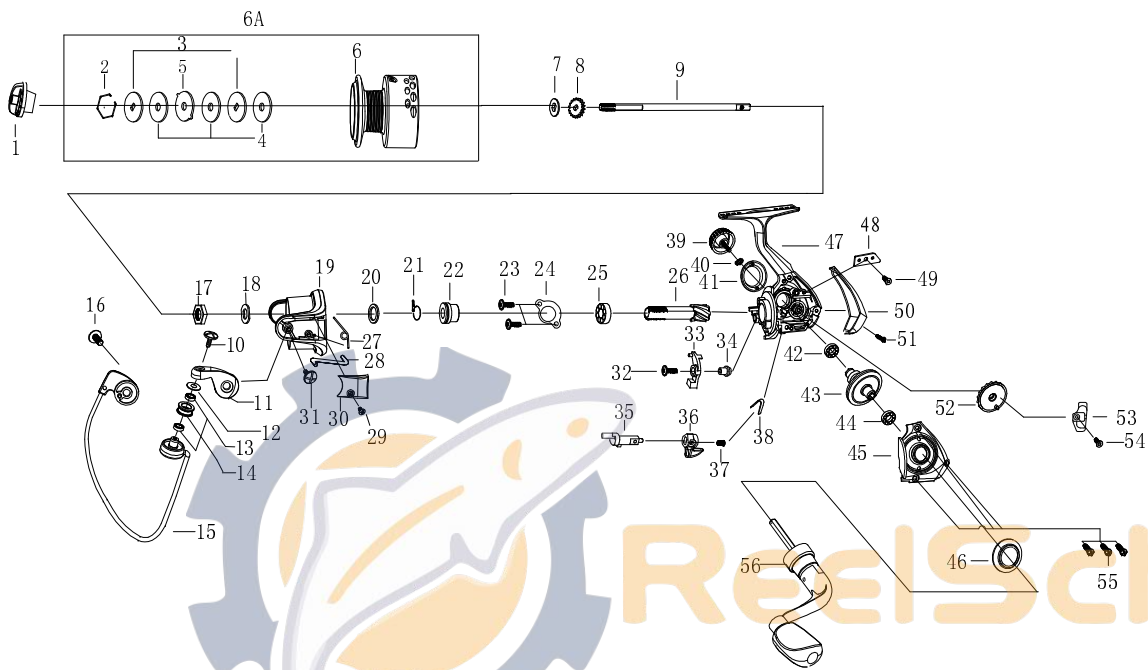

Shakespeare®

Model CFS20

SKP-SP-CFS20-00

ITEM	DESCRIPTION	SAP #	ITEM	DESCRIPTION	SAP #	ITEM	DESCRIPTION	SAP #	ITEM	DESCRIPTION	SAP #
1	DRAG KNOB ASSY	1411017	15	BAIL ASSY	1411252	30	ROTOR COVER	1411254	45	BODY COVER	1411263
2	RETAINER RING	1264890	16	SCREW	1264904	31	SCREW	1264899	46	SIDE RING	1411264
3	KEY WASHER	1264891	17	NUT	1264906	32	SCREW	1411255	47	BODY ASSY	1411265
4	DRAG WASHER	1264892	18	WASHER	1264907	33	ANTI-REVERSE PAWL	1411256	48	O/S SLIDE RETAINER	1411266
5	EARED WASHER	1264893	19	ROTOR	1411253	34	ANTI-REVERSE DOG BUSHING	1411257	49	SCREW	1411267
6	SPOOL SUB-ASSY	1411018	20	WASHER	1264914	35	ANTI-REVERSE LEVER	1264921	50	REAR COVER	1411268
6A	SPOOL ASSY	1411249	21	SILENT SPRING	1409258	36	ANTI-REVERSE BUTTON	1411258	51	SCREW	1260119
7	CLICKER GEAR WASHER	1264896	22	RATCHET WHEEL	1409259	37	SCREW	1260110	52	OSCILLATION GEAR	1264924
8	CLICKER GEAR	1264897	23	SCREW	1409260	38	ANTI-REVERSE SWITCH SPRING	1260101	53	SLIDER	1284185
9	MAIN SHAFT	1264898	24	BALL BEARING RETAINER	1409261	39	HANDLE SCREW CAP	1411259	54	SCREW	1264926
10	SCREW	1264899	25	PINION BALL BEARING	1409262	40	WASHER	1264931	55	SCREW	1260089
11	BAIL ARM	1411250	26	PINION GEAR	1264920	41	BODY RING	1411260	56	HANDLE ASSY	1411269
12	LINE ROLLER WASHER	1287001	27	SPRING	1264909	42	MAIN SHAFT BUSHING	1411261			
13	LINE ROLLER BUSHING	1264902	28	CLICK LEVER	1264910	43	DRIVE GEAR	1264927			
14	LINE ROLLER	1411251	29	SCREW	1260119	44	BUSHING	1411262			