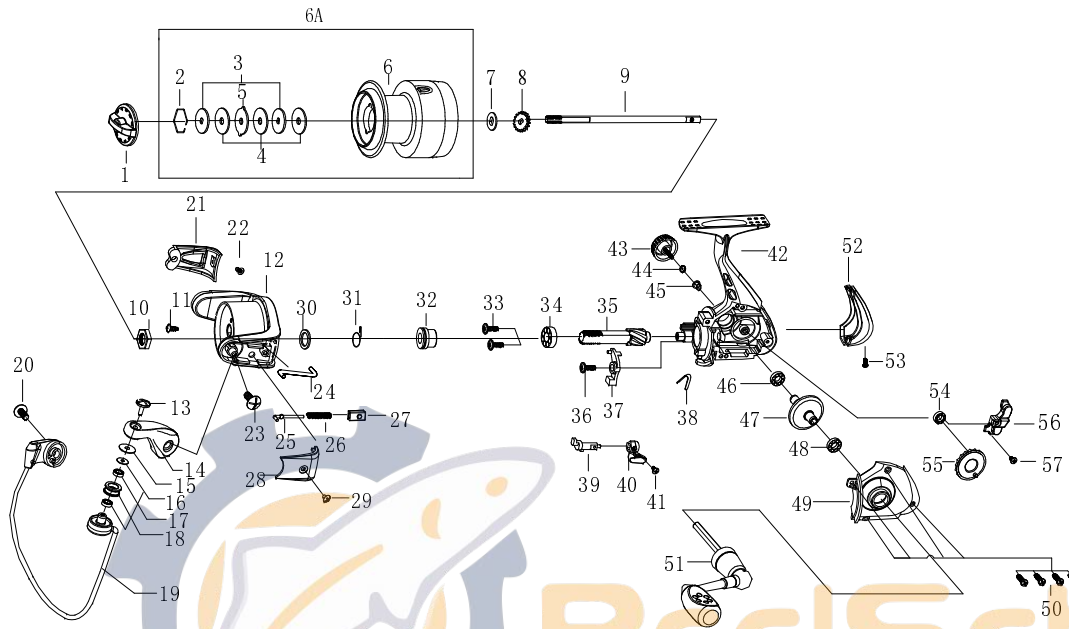

Shakespeare®

Model ISP35

SKP-SP-ISP35-00

ReelSchematic

ITEM	DESCRIPTION	SAP #	ITEM	DESCRIPTION	SAP #	ITEM	DESCRIPTION	SAP #	ITEM	DESCRIPTION	SAP #
1	DRAG KNOB ASSY	1411372	16	WASHER	1287007	32	RATCHET	1409280	48	BUSHING	1409300
2	RETAINER RING	1260103	17	LINE ROLLER BUSHING	1260113	33	SCREW	1409281	49	BODY COVER	1411384
3	KEY WASHER	1260104	18	LINE ROLLER	1260056	34	PINION BALL BEARING	1260076	50	SCREW	1260089
4	DRAG WASHER	1260105	19	BAIL ASSY	1411377	35	PINION GEAR	1260081	51	HANDLE ASSY	1411543
5	EARED WASHER	1260106	20	SCREW	1260110	36	SCREW	1409282	52	REAR COVER	1411386
6	SPOOL SUB-ASSY	1411373	21	ROTOR COVER	1411378	37	DOG	1409283	53	SCREW	1260119
6A	SPOOL ASSY	1411374	22	SCREW	1260119	38	ANTI-REVERSE SWITCH SPRING	1260101	54	OS GEAR BUSHING	1411387
7	CLICKER GEAR WASHER	1260050	23	SCREW	1260110	39	ANTI-REVERSE LEVER	1260098	55	OSCILLATION GEAR	1260093
8	CLICKER GEAR	1260083	24	TRIP PLUNGER	1260065	40	ANTI-REVERSE BUTTON	1411380	56	SLIDER	1260092
9	MAIN SHAFT	1260109	25	BAIL ARM GUIDE	1260064	41	SCREW	1260100	57	SCREW	1260091
10	NUT	1260123	26	BAIL SPRING	1260062	42	BODY ASSY	1411381			
11	SCREW	1260122	27	BAIL TRIGGER	1260063	43	HANDLE SCREW CAP	1411382			
12	ROTOR	1411375	28	ROTOR COVER	1411379	44	WASHER	1287005			
13	SCREW	1260059	29	SCREW	1260116	45	WASHER	1411383			
14	BAIL ARM	1411376	30	WASHER	1260124	46	BUSHING	1409285			
15	LINE ROLLER WASHER	1260057	31	SILENT SPRING	1409279	47	DRIVE GEAR	1260085			