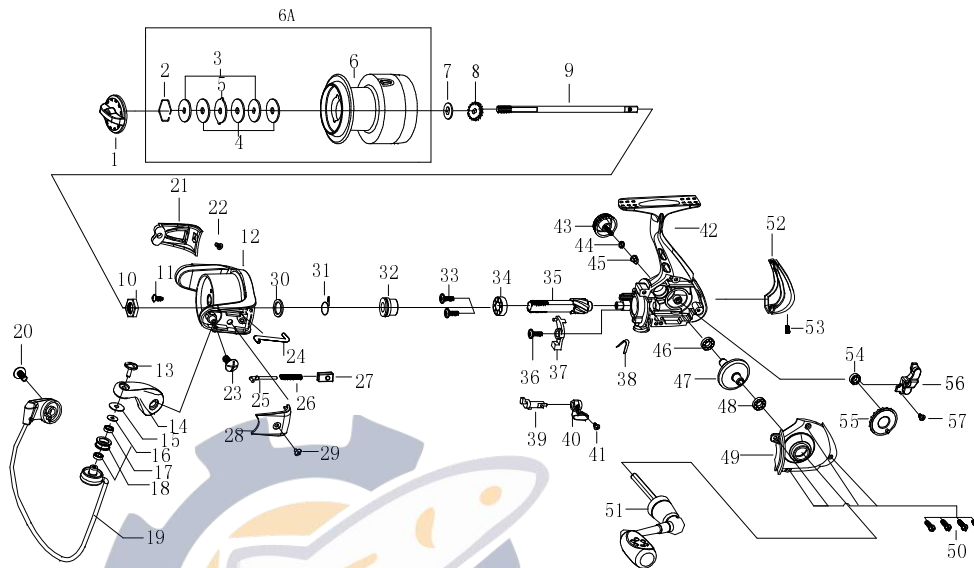

Shakespeare®

Model PSP40

SKP-SP-PSP40-00

ITEM	DESCRIPTION	SAP #	ITEM	DESCRIPTION	SAP #	ITEM	DESCRIPTION	SAP #	ITEM	DESCRIPTION	SAP #
1	DRAG KNOB ASSY	1411372	16	WASHER	1287007	32	RATCHET	1409280	48	BUSHING	1409300
2	RETAINER RING	1260103	17	LINE ROLLER BUSHING	1260113	33	SCREW	1409281	49	BODY COVER	1411384
3	KEY WASHER	1260104	18	LINE ROLLER	1260056	34	PINION BALL BEARING	1260076	50	SCREW	1260089
4	DRAG WASHER	1260105	19	BAIL ASSY	1411377	35	PINION GEAR	1260081	51	HANDLE ASSY	1411385
5	EARED WASHER	1260106	20	SCREW	1260110	36	SCREW	1409282	52	REAR COVER	1411472
6	SPOOL SUB-ASSY	1411468	21	ROTOR COVER	1411378	37	DOG	1409283	53	SCREW	1260119
6A	SPOOL ASSY	1411469	22	SCREW	1260119	38	ANTI-REVERSE SWITCH SPRING	1260101	54	OS GEAR BUSHING	1411387
7	CLICKER GEAR WASHER	1260050	23	SCREW	1260110	39	ANTI-REVERSE LEVER	1260098	55	OSCILLATION GEAR	1260093
8	CLICKER GEAR	1260083	24	TRIP PLUNGER	1260065	40	ANTI-REVERSE BUTTON	1411380	56	SLIDER	1260092
9	MAIN SHAFT	1260109	25	BAIL ARM GUIDE	1260064	41	SCREW	1260100	57	SCREW	1260091
10	NUT	1260123	26	BAIL SPRING	1260062	42	BODY ASSY	1411381			
11	SCREW	1260122	27	BAIL TRIGGER	1260063	43	HANDLE SCREW CAP	1411471			
12	ROTOR	1411375	28	ROTOR COVER	1411379	44	WASHER	1287005			
13	SCREW	1260059	29	SCREW	1260116	45	WASHER	1411383			
14	BAIL ARM	1411470	30	WASHER	1260124	46	BUSHING	1409285			
15	LINE ROLLER WASHER	1260057	31	SILENT SPRING	1409279	47	DRIVE GEAR	1260085			