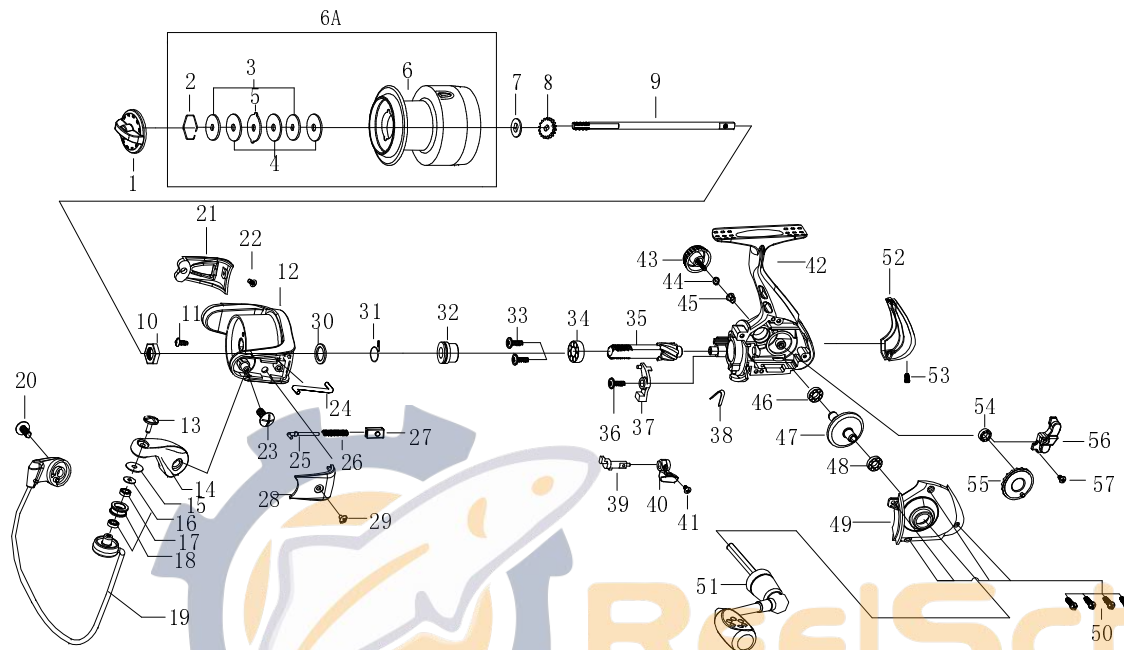

# Shakespeare®

Model WSP30

SKP-SP-WSP30-00

ITEM	DESCRIPTION	SAP #	ITEM	DESCRIPTION	SAP #	ITEM	DESCRIPTION	SAP #	ITEM	DESCRIPTION	SAP #
1	DRAG KNOB ASSY	1411546	16	WASHER	1287003	32	RATCHET	1409280	48	BUSHING	1408286
2	RETAINER RING	1260103	17	LINE ROLLER BUSHING	1260113	33	SCREW	1409281	49	BODY COVER	1409287
3	KEY WASHER	1260104	18	LINE ROLLER	1260114	34	PINION BALL BEARING	1260076	50	SCREW	1260089
4	DRAG WASHER	1260105	19	BAIL ASSY	1411551	35	PINION GEAR	1260129	51	HANDLE ASSY	1411558
5	EARED WASHER	1260106	20	SCREW	1260110	36	SCREW	1409282	52	REAR COVER	1409290
6	SPOOL SUB-ASSY	1411547	21	ROTOR COVER	1411552	37	DOG	1409283	53	SCREW	1260119
6A	SPOOL ASSY	1411548	22	SCREW	1260119	38	ANTI-REVERSE SWITCH SPRING	1260101	54	OS GEAR BUSHING	1411559
7	CLICKER GEAR WASHER	1260050	23	SCREW	1260110	39	ANTI-REVERSE LEVER	1260140	55	OSCILLATION GEAR	1260137
8	CLICKER GEAR	1260083	24	TRIP PLUNGER	1260118	40	ANTI-REVERSE BUTTON	1411554	56	SLIDER	1260136
9	MAIN SHAFT	1260109	25	BAIL ARM GUIDE	1260064	41	SCREW	1260100	57	SCREW	1260091
10	NUT	1260123	26	BAIL SPRING	1260062	42	BODY ASSY	1411555			
11	SCREW	1260122	27	BAIL TRIGGER	1260063	43	HANDLE SCREW CAP	1411556			
12	ROTOR	1411549	28	ROTOR COVER	1411553	44	WASHER	1287005			
13	SCREW	1264899	29	SCREW	1260116	45	WASHER	1411557			
14	BAIL ARM	1411550	30	WASHER	1409278	46	BUSHING	1409285			
15	LINE ROLLER WASHER	1288229	31	SILENT SPRING	1409279	47	DRIVE GEAR	1260130			