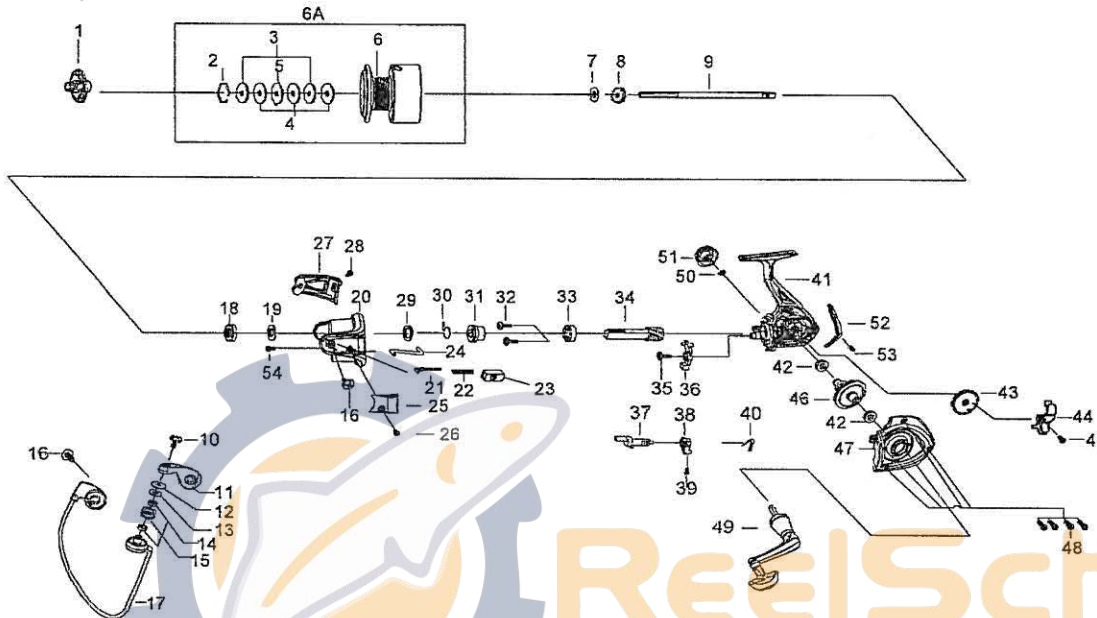

Shakespeare®

CONTENDER

Model **CONT50**
CONT60

SKP-SP-CONTENDER 50-60-00

| ITEM | DESCRIPTION | SAP # | ITEM | DESCRIPTION | SAP # | ITEM | DESCRIPTION | SAP # | ITEM | DESCRIPTION | SAP # |
|------|---------------------|-----------------|------|----------------|-----------------|------|----------------------------|-----------------|------|------------------|---------|
| 1 | DRAG KNOB ASSY | 1287008 | 15 | LINE ROLLER | 1260056 | 30 | SILENT SPRING | 1287035 | 45 | SCREW | 1271427 |
| 2 | RETAINER RING | 1287009 | 16 | SCREW | 1260110 | 31 | RATCHET WHEEL | 1287036 | 46 | DRIVE GEAR | 1287047 |
| 3 | KEY WASHER | 1287010 | 17 | BAIL ASSY | 1287021/1287022 | 32 | SCREW | 1287037 | 47 | BODY COVER | 1287048 |
| 4 | DRAG WASHER | 1287011 | 18 | NUT | 1287023 | 33 | BALL BEARING | 1287038 | 48 | SCREW | 1286993 |
| 5 | EARED WASHER | 1287012 | 19 | WASHER | 1287024 | 34 | PINION GEAR | 1287039 | 49 | HANDLE ASSY | 1287049 |
| 6 | SPOOL SUB-ASSY | 1287013/1287014 | 20 | ROTOR | 1287025/1287026 | 35 | SCREW | 1287040 | 50 | WASHER | 1287005 |
| 6A | SPOOL ASSY | 1287015/1287016 | 21 | BAIL ARM GUIDE | 1287027 | 36 | ANTI-REVERSE PAWL | 1287041 | 51 | HANDLE SCREW CAP | 1260082 |
| 7 | CLICKER GEAR WASHER | 1287017 | 22 | BAIL SPRING | 1287028 | 37 | ANTI-REVERSE LEVER | 1260098 | 52 | REAR COVER | 1287050 |
| 8 | CLICKER GEAR | 1287018 | 23 | BAIL TRIGGER | 1287029 | 38 | ANTI-REVERSE BUTTON | 1260099 | 53 | SCREW | 1260119 |
| 9 | MAIN SHAFT | 1287019 | 24 | CLICK LEVER | 1287030/1287031 | 39 | SCREW | 1260100 | 54 | SCREW | 1260122 |
| 10 | SCREW | 1260059 | 25 | ROTOR COVER | 1287032 | 40 | ANTI-REVERSE SWITCH SPRING | 1260101 | | | |
| 11 | BAIL ARM | 1287020 | 26 | SCREW | 1260116 | 41 | BODY ASSY | 1287042/1287043 | | | |
| 12 | WASHER | 1260057 | 27 | ROTOR COVER | 1287033 | 42 | BUSHING | 1287044 | | | |
| 13 | WASHER | 1287007 | 28 | SCREW | 1260119 | 43 | OSCILLATION GEAR | 1287045 | | | |
| 14 | LINE ROLLER BUSHING | 1260113 | 29 | WASHER | 1287034 | 44 | SLIDER | 1287046 | | | |