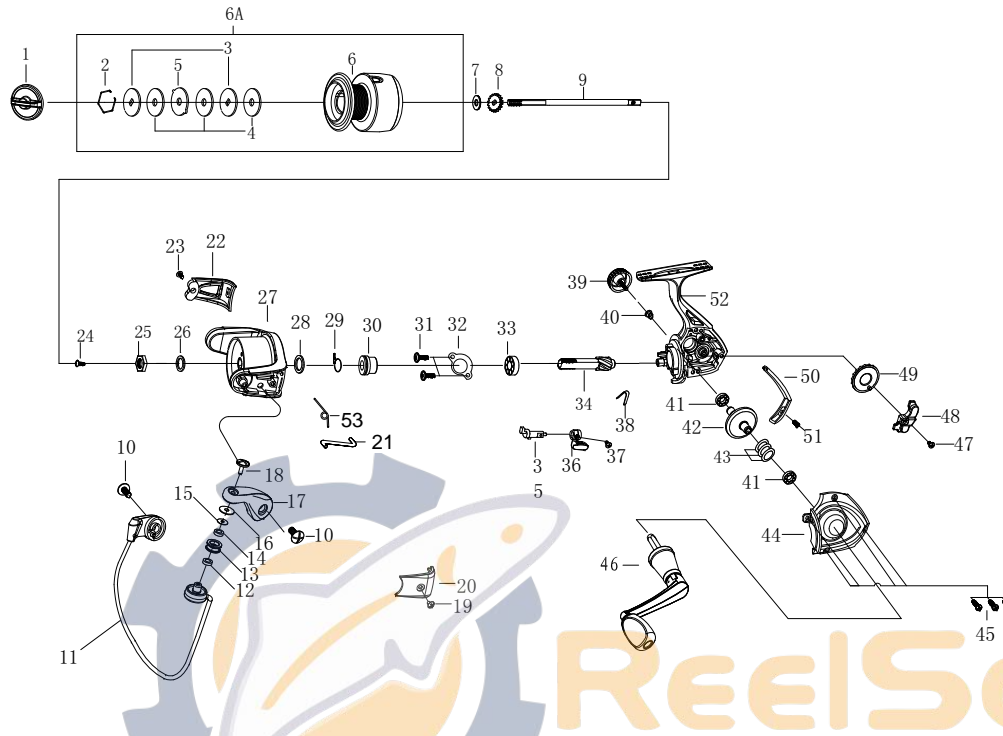

Shakespeare®

Model CRUSADER225

SKP-SP-CRUS225-00

ITEM	DESCRIPTION	SAP #	ITEM	DESCRIPTION	SAP #	ITEM	DESCRIPTION	SAP #	ITEM	DESCRIPTION	SAP #
1	DRAG KNOB ASSY	1409245	15	WASHER	1264901	30	RATCHET WHEEL	1409259	45	SCREW	1260089
2	RETAINER RING	1264890	16	LINE ROLLER WASHER	1287001	31	SCREW	1409260	46	HANDLE ASSY	1409266
3	KEY WASHER	1264891	17	BAIL ARM	1409253	32	BALL BEARING RETAINER	1409261	47	SCREW	1264926
4	DRAG WASHER	1264892	18	SCREW	1264899	33	PINION BALL BEARING	1409262	48	SLIDER	1264925
5	EARED WASHER	1264893	19	SCREW	1260119	34	PINION GEAR	1264920	49	OSCILLATION GEAR	1264924
6	SPOOL SUB-ASSY	1409250	20	ROTOR COVER	1409254	35	ANTI-REVERSE LEVER	1264921	50	REAR COVER	1409267
6A	SPOOL ASSY	1409251	21	CLICK LEVER	1264910	36	ANTI-REVERSE BUTTON	1266027	51	SCREW	1260119
7	CLICKER GEAR WASHER	1264896	22	ROTOR COVER	1409255	37	SCREW	1260110	52	BODY ASSY	1409268
8	CLICKER GEAR	1264897	23	SCREW	1264913	38	ANTI-REVERSE SWITCH SPRING	1260101	53	SPRING	1264909
9	MAIN SHAFT	1264898	24	SCREW	1287002	39	HANDLE SCREW CAP	1409263			
10	SCREW	1264904	25	NUT	1264906	40	WASHER	1264931			
11	BAIL ASSY	1409252	26	WASHER	1264907	41	BUSHING	1409264			
12	LINE ROLLER BUSHING	1264902	27	ROTOR	1409257	42	DRIVE GEAR	1264927			
13	LINE ROLLER	1264903	28	WASHER	1264914	43	WASHER	1260131			
14	LINE ROLLER BUSHING	1264902	29	SILENT SPRING	1409258	44	BODY COVER	1409265			