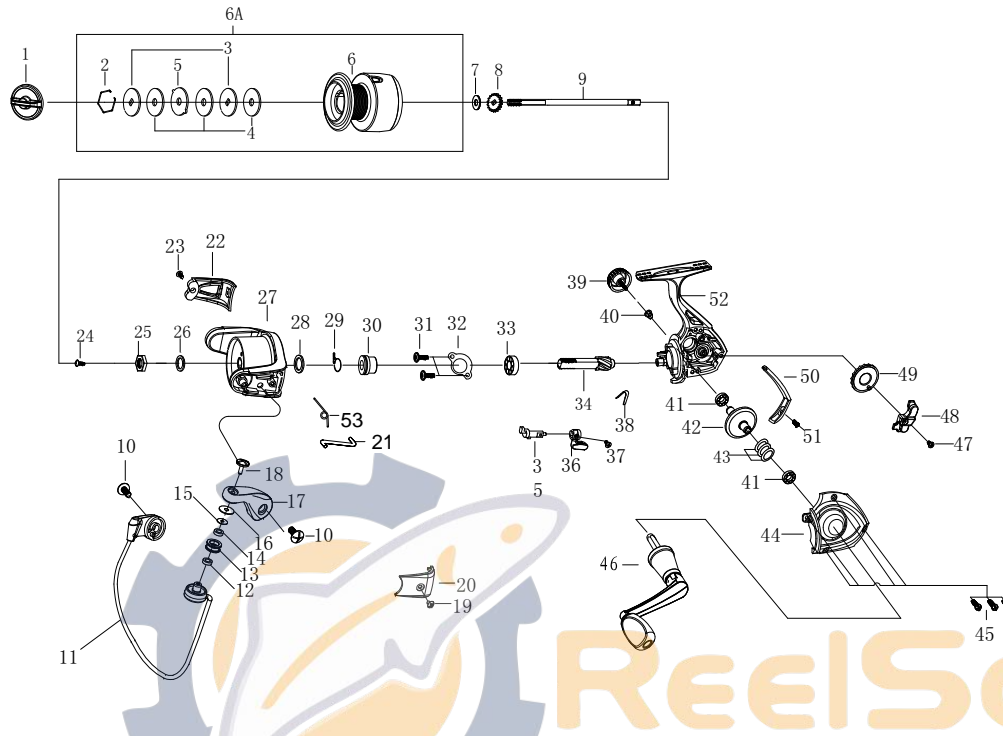

Shakespeare®

Model CRUSADER225

SKP-SP-CRUS225-00

ITEM	DESCRIPTION	SAP #	ITEM	DESCRIPTION	SAP #	ITEM	DESCRIPTION	SAP #	ITEM	DESCRIPTION	SAP #
1	DRAG KNOB ASSY	1409249	15	WASHER	1264901	30	RATCHET WHEEL	1409259	45	SCREW	1260089
2	RETAINER RING	1264890	16	LINE ROLLER WASHER	1287001	31	SCREW	1409260	46	HANDLE ASSY	1409266
3	KEY WASHER	1264891	17	BAIL ARM	1409253	32	BALL BEARING RETAINER	1409261	47	SCREW	1264926
4	DRAG WASHER	1264892	18	SCREW	1264899	33	PINION BALL BEARING	1409262	48	SLIDER	1264925
5	EARED WASHER	1264893	19	SCREW	1260119	34	PINION GEAR	1264920	49	OSCILLATION GEAR	1264924
6	SPOOL SUB-ASSY	1409250	20	ROTOR COVER	1409254	35	ANTI-REVERSE LEVER	1264921	50	REAR COVER	1409267
6A	SPOOL ASSY	1409251	21	CLICK LEVER	1264910	36	ANTI-REVERSE BUTTON	1266027	51	SCREW	1260119
7	CLICKER GEAR WASHER	1264896	22	ROTOR COVER	1409255	37	SCREW	1260110	52	BODY ASSY	1409268
8	CLICKER GEAR	1264897	23	SCREW	1264913	38	ANTI-REVERSE SWITCH SPRING	1260101	53	SPRING	1264909
9	MAIN SHAFT	1264898	24	SCREW	1287002	39	HANDLE SCREW CAP	1409263			
10	SCREW	1264904	25	NUT	1264906	40	WASHER	1264931			
11	BAIL ASSY	1409252	26	WASHER	1264907	41	BUSHING	1409264			
12	LINE ROLLER BUSHING	1264902	27	ROTOR	1409257	42	DRIVE GEAR	1264927			
13	LINE ROLLER	1264903	28	WASHER	1264914	43	WASHER	1260131			
14	LINE ROLLER BUSHING	1264902	29	SILENT SPRING	1409258	44	BODY COVER	1409265			