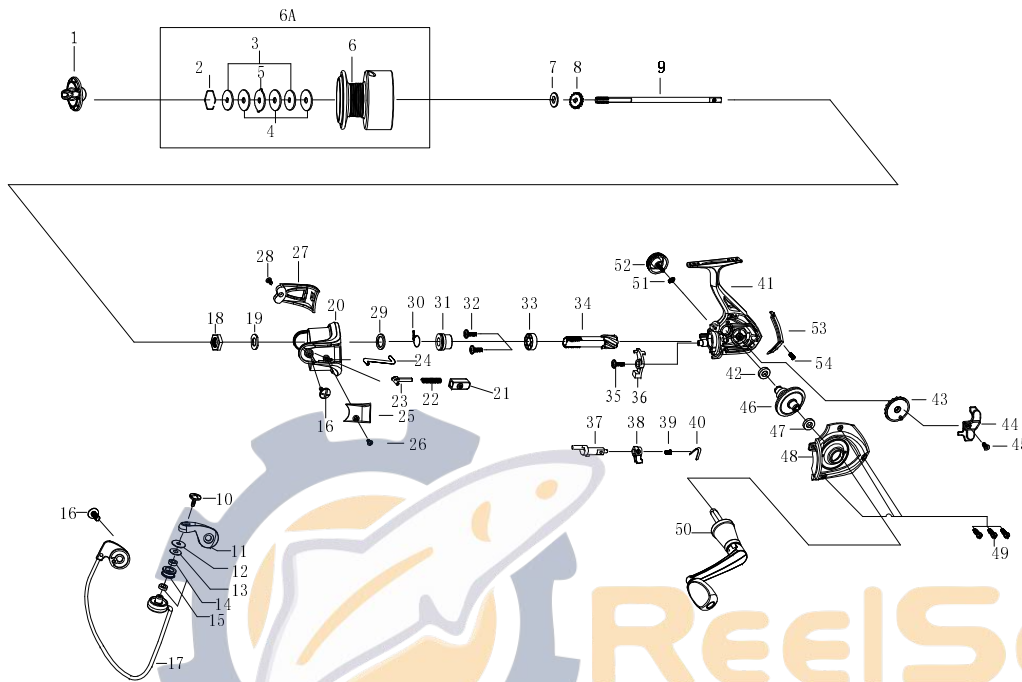

Shakespeare®

CRUSADER235

Model CRUSADER240

SKP-SP-CRUS235-00

SKP-SP-CRUS240-00

ITEM	DESCRIPTION	SAP #		ITEM	DESCRIPTION	SAP #		ITEM	DESCRIPTION	SAP #		ITEM	DESCRIPTION	SAP #	
		35	40			35	40			35	40			35	40
1	DRAG KNOB ASSY	1409291		15	LINE ROLLER	1260056		30	SILENT SPRING	1409279		45	SCREW		1260091
2	RETAINER RING	1260103		16	SCREW	1260110		31	RATCHET	1409280		46	DRIVE GEAR		1260085
3	KEY WASHER	1260104		17	BAIL ASSY	1409295	1409306	32	SCREW	1409281		47	BUSHING		1409300
4	DRAG WASHER	1260105		18	NUT	1260123		33	PINION BALL BEARING	1260076		48	BODY COVER		1409301
5	EARED WASHER	1260106		19	WASHER	1287004		34	PINION GEAR	1260081		49	SCREW		1260089
6	SPOOL SUB-ASSY	1409292	1409304	20	ROTOR	1409296	1409307	35	SCREW	1409282		50	HANDLE ASSY		1409302
6A	SPOOL ASSY	1409293	1409305	21	BAIL TRIGGER	1260063		36	DOG	1409283		51	WASHER		1287005
7	CLICKER GEAR WASHER	1260050		22	BAIL SPRING	1260062		37	ANTI-REVERSE LEVER	1260098		52	HANDLE SCREW CAP		1409289
8	CLICKER GEAR	1260083		23	BAIL ARM GUIDE	1260064		38	ANTI-REVERSE BUTTON	1260099		53	REAR COVER		1409303
9	MAIN SHAFT	1260109		24	CLICK LEVER	1260065	1260066	39	SCREW	1260100		54	SCREW		1260119
10	SCREW	1260059		25	ROTOR COVER	1409297		40	ANTI-REVERSE SWITCH SPRING	1260101					
11	BAIL ARM	1409294		26	SCREW	1260116		41	BODY ASSY	1409299					
12	LINE ROLLER WASHER	1260057		27	ROTOR COVER	1409298		42	BUSHING	1409285					
13	WASHER	1287007		28	SCREW	1260119		43	OSCILLATION GEAR	1260093					
14	LINE ROLLER BUSHING	1260113		29	WASHER	1260124		44	SLIDER	1260092					