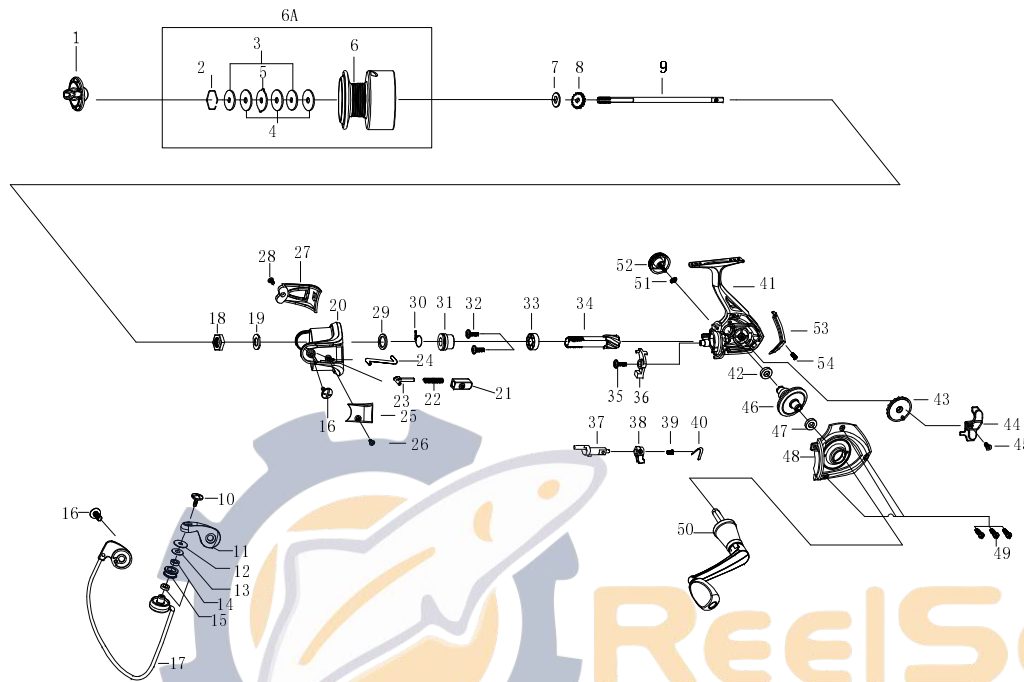

Shakespeare®

CRUSADER235

Model CRUSADER240

SKP-SP-CRUS235-00

SKP-SP-CRUS240-00

ReelSchematic

ITEM	DESCRIPTION	SAP #		ITEM	DESCRIPTION	SAP #		ITEM	DESCRIPTION	SAP #		ITEM	DESCRIPTION	SAP #	
		35	40			35	40			35	40			35	40
1	DRAG KNOB ASSY	1409291		15	LINE ROLLER	1260056		30	SILENT SPRING	1409279		45	SCREW		1260091
2	RETAINER RING	1260103		16	SCREW	1260110		31	RATCHET	1409280		46	DRIVE GEAR		1260085
3	KEY WASHER	1260104		17	BAIL ASSY	1409295	1409306	32	SCREW	1409281		47	BUSHING		1409300
4	DRAG WASHER	1260105		18	NUT	1260123		33	PINION BALL BEARING	1260076		48	BODY COVER		1409301
5	EARED WASHER	1260106		19	WASHER	1287004		34	PINION GEAR	1260081		49	SCREW		1260089
6	SPOOL SUB-ASSY	1409292	1409304	20	ROTOR	1409296	1409307	35	SCREW	1409282		50	HANDLE ASSY		1409302
6A	SPOOL ASSY	1409293	1409305	21	BAIL TRIGGER	1260063		36	DOG	1409283		51	WASHER		1287005
7	CLICKER GEAR WASHER	1260050		22	BAIL SPRING	1260062		37	ANTI-REVERSE LEVER	1260098		52	HANDLE SCREW CAP		1409289
8	CLICKER GEAR	1260083		23	BAIL ARM GUIDE	1260064		38	ANTI-REVERSE BUTTON	1260099		53	REAR COVER		1409303
9	MAIN SHAFT	1260109		24	CLICK LEVER	1260065	1260066	39	SCREW	1260100		54	SCREW		1260119
10	SCREW	1260059		25	ROTOR COVER	1409297		40	ANTI-REVERSE SWITCH SPRING	1260101					
11	BAIL ARM	1409294		26	SCREW	1260116		41	BODY ASSY	1409299					
12	LINE ROLLER WASHER	1260057		27	ROTOR COVER	1409298		42	BUSHING	1409285					
13	WASHER	1287007		28	SCREW	1260119		43	OSCILLATION GEAR	1260093					
14	LINE ROLLER BUSHING	1260113		29	WASHER	1260124		44	SLIDER	1260092					