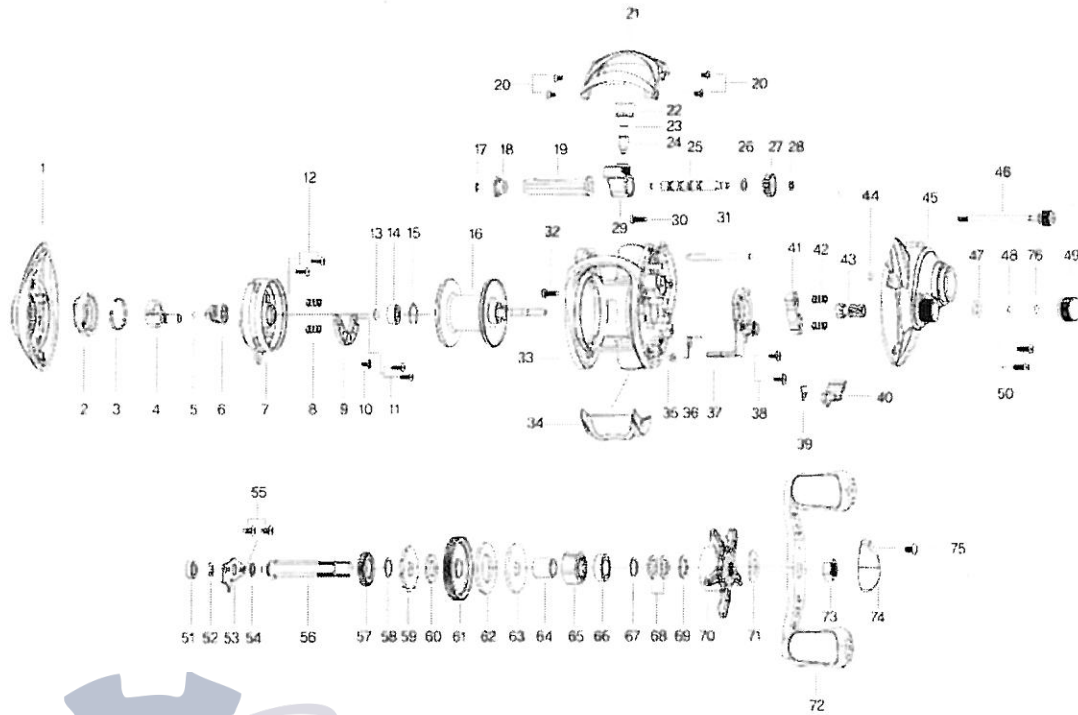

Shakespeare®

Please specify reel model number and number in reel foot when ordering parts.

SIGMA  
SIGMA3BC

23 00

1225975

34-12973-0

ReelSchematic

ITEM#	PART #	DESCRIPTION
1	1306751	LEFT SIDE PLATE
2	1306752	MAG DIAL
3	1134431	CLICK SPRING
4	1306753	CAM CURVE-A
5	1134432	O-RING
6	1306754	CAM CURVE-B
7	1306755	LINE REJECTER
8	1306756	COIL SPRING
9	1306757	MAGNET HOLDER
10	1134438	SCREW
11	1306758	SCREW
12	1306759	SCREW
13	1306760	WASHER
14	1153296	BALL BEARING
15	1134442	LOCK RING
16	1306761	SPOOL
17	1104799	RETAINER
18	1134444	BUSHING
19	1138559	WORM SHAFT TUBE
20	1134453	SCREW
21	1306762	FRONT COVER
22	1134448	LINE GUIDE NUT
23	1306763	WASHER
24	1306764	PAWL
25	1306765	WORM SHAFT
26	1306766	WASHER
27	1134451	GEAR
28	1104799	RETAINER
29	1306767	LINE GUIDE
30	1306768	SCREW
31	1306769	LINE GUIDE SHAFT
32	1306770	SCREW
33	1306771	FRAME
34	1306772	THUMB BAR
35	1134458	BUSHING
36	1306773	CLUTCH CAM SPRING
37	1306774	CLUTCH CAM
38	1134460	SCREW

ITEM#	PART #	DESCRIPTION
39	1306775	KICK LEVER SPRING
40	1306776	KICK LEVER
41	1306777	YOKE
42	1306778	YOKE SPRING
43	1306779	PINION
44	1134465	O-RING
45	1306780	RIGHT SIDE PLATE
46	1306781	THUMB SCREW
47	1306782	O-RING
48	1306783	WASHER
49	1306784	BRAKE KNOB
50	1306795	SCREW
51	1306796	BUSHING
52	1134468	RETAINER
53	1134469	MAIN GEAR SHAFT PLATE
54	1306787	WASHER
55	1134436	SCREW
56	1306786	MAIN GEAR SHAFT
57	1065960	O/S GEAR
58	1134497	WASHER
59	1134471	RATCHET
60	1306789	DRAG WASHER
61	1306790	MAIN GEAR
62	1134473	DRAG WASHER
63	1134474	PRESSURE WASHER
64	1306791	IAR SLEEVE
65	1134475	IAR BEARING
66	1306792	BALL BEARING
67	1134478	WASHER
68	1065971	SPRING WASHER
69	1134497	WASHER
70	1306793	STAR WHEEL
71	1306794	SPRING WASHER
72	1306795	HANDLE
73	1306796	HANDLE NUT
74	1306797	HANDLE NUT COVER
75	1306798	SCREW
76	1308480	CUSHION WASHER