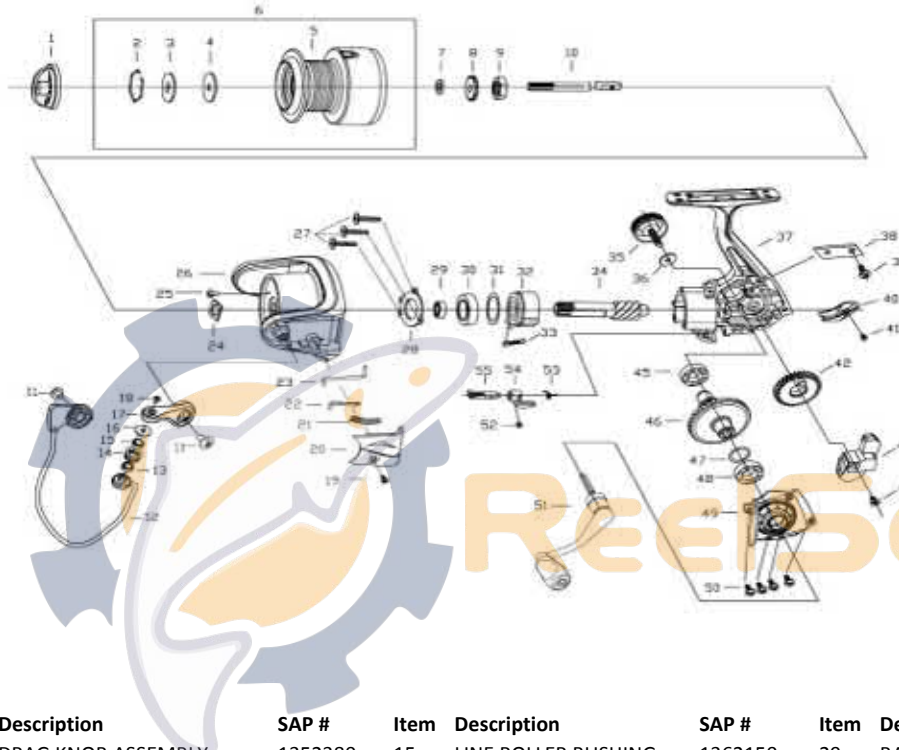

Shakespeare®

WILD SERIES

Model WD25

SKP-SP-WD25-01

Item	Description	SAP #	Item	Description	SAP #	Item	Description	SAP #	Item	Description	SAP #
1	DRAG KNOB ASSEMBLY	1352380	15	LINE ROLLER BUSHING	1362150	29	BALL BEARING	1339495	43	SLIDER	1344627
2	DRAG WASHER RETAINER	1339469	16	WASHER	1339482	30	BEARING HOLDER	1339496	44	SCREW	1339507
3	KEY WASHER	1339470	17	BAIL ARM	1362151	31	WASHER	1352393	45	BALL BEARING	1339511
4	DRAG WASHER	1352381	18	SCREW	1339484	32	ONE WAY CLUTCH	1352394	46	DRIVE GEAR	1344628
5	SPOOL	1352382	19	SCREW	1339494	33	CLUTCH SPRING	1339498	47	WASHER	1339510
6	SPOOL ASSEMBLY	1352383	20	ROTOR COVER	1352386	34	PINION GEAR	1352395	48	BEARING	1339511
7	CLICKER GEAR WASHER	1344601	21	SPRING	1352387	35	HANDLE SCREW CAP	1362152	49	BODY COVER	1352398
8	CLICK GEAR	1344602	22	BAIL TRIP SHAFT	1352388	36	WASHER	1339501	50	SCREW	1339504
9	NUT	1344603	23	BAIL TRIP LEVER	1352389	37	BODY	1352396	51	HANDLE ASSEMBLY	1352399
10	MAIN SHAFT	1339477	24	WASHER	1352390	38	SLIDER KEEPER	1339503	52	SCREW	1339515
11	SCREW	1339478	25	NUT LOCKER SCREW	1339485	39	SCREW	1339556	53	SPRING	1344632
12	BAIL ASSEMBLY	1352384	26	ROTOR	1352385	40	REAR COVER	1352397	54	ANTI-REVERSE LEVER	1362153
13	LINE ROLLER BUSHING	1362150	27	SCREW	1339488	41	SCREW	1283238	55	ANTI-REVERSE CAM	1352400
14	LINE ROLLER	1362077	28	COVER	1352391	42	OSCILLATING GEAR	1339505			