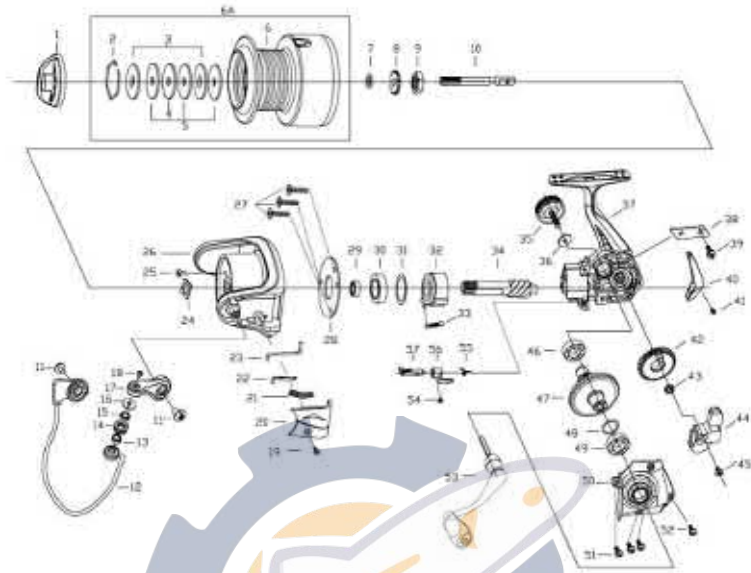

### SKP-SP-WD50-01

| Item | Description          | SAP #   | Item | Description             | SAP #   | Item | Description      | SAP #   | Item | Description        | SAP #   |
|------|----------------------|---------|------|-------------------------|---------|------|------------------|---------|------|--------------------|---------|
| 1    | DRAG KNOB ASSEMBLY   | 1346725 | 15   | BUSHING                 | 1283184 | 30   | BEARING HOLDER   | 1339548 | 45   | SCREW              | 1339559 |
| 2    | DRAG WASHER RETAINER | 1339520 | 16   | WASHER                  | 1339534 | 31   | WASHER           | 1346737 | 46   | BALL BEARING       | 1339560 |
| 3    | KEY WASHER           | 1339521 | 17   | BAIL ARM                | 1362154 | 32   | ONE WAY CLUTCH   | 1339549 | 47   | DRIVE GEAR         | 1346747 |
| 4    | EAR WASHER           | 1339522 | 18   | SCREW                   | 1339484 | 33   | IAR SPRING       | 1339550 | 48   | WASHER             | 1339562 |
| 5    | DRAG WASHER          | 1362156 | 19   | SCREW                   | 1339494 | 34   | PINION GEAR      | 1283299 | 49   | BALL BEARING       | 1339563 |
| 6    | SPOOL                | 1346783 | 20   | ROTOR COVER             | 1346772 | 35   | HANDLE SCREW CAP | 1362155 | 50   | BODY COVER         | 1346780 |
| 6A   | SPOOL ASSEMBLY       | 1346784 | 21   | SPRING                  | 1339544 | 36   | WASHER           | 1339553 | 51   | SCREW              | 1339565 |
| 7    | CLICKER GEAR WASHER  | 1339526 | 22   | BAIL TRIP SHAFT         | 1283296 | 37   | BODY             | 1362158 | 52   | SCREW              | 1283219 |
| 8    | CLICK GEAR           | 1339527 | 23   | BAIL TRIP LEVER         | 1346773 | 38   | SLIDER KEEPER    | 1346776 | 53   | HANDLE ASSEMBLY    | 1346750 |
| 9    | NUT                  | 1339528 | 24   | ROTOR NUT WASHER        | 1283292 | 39   | SCREW            | 1339556 | 54   | SCREW              | 1339515 |
| 10   | MAIN SHAFT           | 1346769 | 25   | NUT LOCKER SCREW        | 1283190 | 40   | REAR COVER       | 1346778 | 55   | IAR SWITCH SPRING  | 1283210 |
| 11   | SCREW                | 1339530 | 26   | ROTOR                   | 1346786 | 41   | SCREW            | 1283238 | 56   | ANTI-REVERSE LEVER | 1362153 |
| 12   | BAIL ASSEMBLY        | 1346785 | 27   | SCREW                   | 1339540 | 42   | OSCILLATION GEAR | 1283305 | 57   | IAR SWITCH LEVER   | 1283211 |
| 13   | BUSHING              | 1283184 | 28   | PINION BEARING RETAINER | 1339541 | 43   | BALL BEARING     | 1283306 |      |                    |         |
| 14   | LINE ROLLER          | 1346731 | 29   | BALL BEARING            | 1339547 | 44   | SLIDER           | 1346038 |      |                    |         |