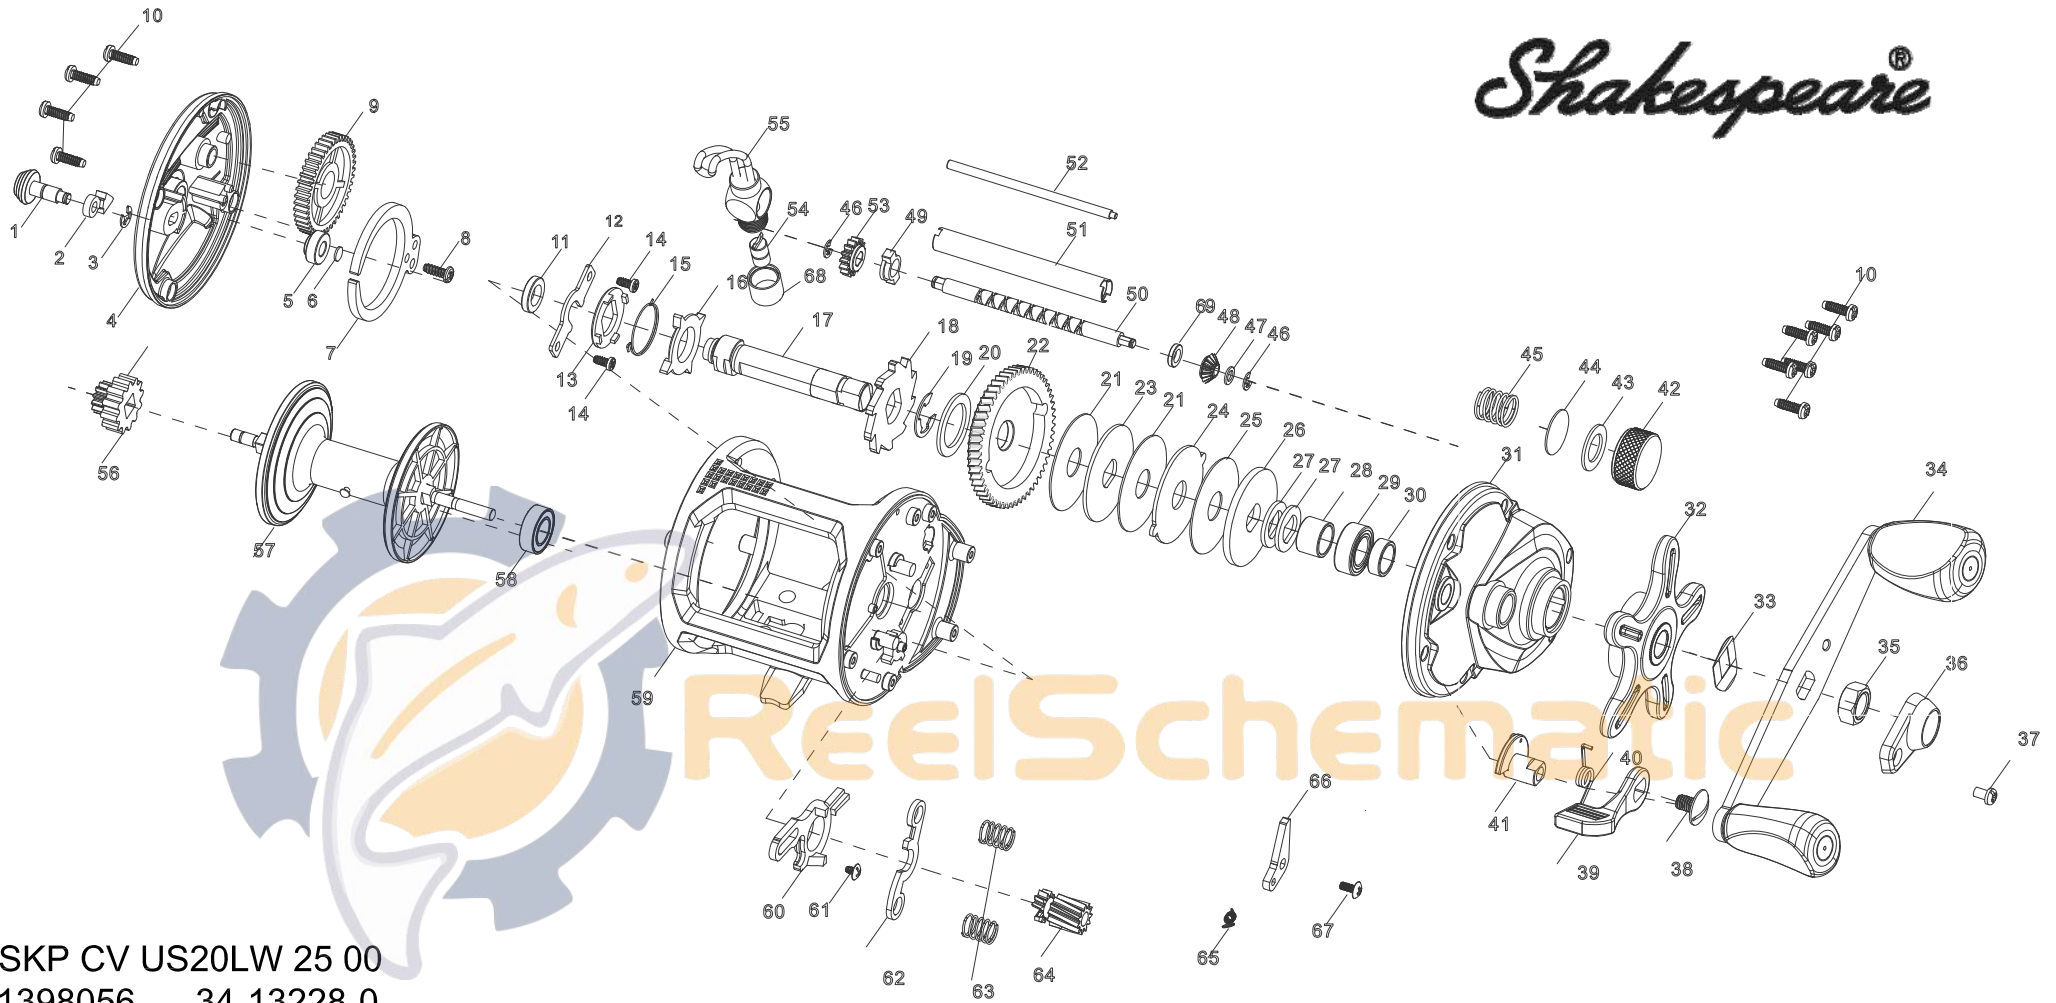

# Shakespeare®

SKP CV US20LW 25 00  
1398056 34-13228-0

KEY NO.	DESCRIPTION	AT20LW PART NO.	KEY NO.	DESCRIPTION	AT20LW PART NO.	KEY NO.	DESCRIPTION	AT20LW PART NO.	KEY NO.	DESCRIPTION	AT20LW PART NO.
1	Click Button	1382806	18	Stopper Gear	1382821	35	Handle Nut	1382838	52	Support Shaft	1382878
2	Click Tongue	1382807	19	Stopper Gear E-Clip	1382822	36	Handle Nut Cap	1382839	53	Transmission Gear	1382855
3	Click Tongue E-Clip	1188657	20	Crank Shaft Washer	1382823	37	Handle Lock Screw	1382840	54	Pawl	1382856
4	Left Side Plate	1398233	21	Drag Washer(2 Req)	1382825	38	Eccentric Lever Screw	1382841	55	Line Guide Carriage Assy	1382857
5	Left Side Plate Bushing	1382809	22	Main Gear	1382824	39	Eccentric Lever	1382842	56	Spool Click Ratchet	1184093
6	Washer	1382810	23	Metal Drag Washer	1382826	40	Eccentric Cam Spring	1382843	57	Spool Assy	1382879
7	Click Spring	1382811	24	Eared Metal Drag Washer	1382827	41	Eccentric Cam	1382844	58	Spool Bearing	1382859
8	Click Screw	1382812	25	Drag Washer	1382828	42	Spool Tension Control Cap	1398232	59	Frame Assy	1400149
9	Idler Gear	1184066	26	Metal Drag Washer	1382829	43	Washer	1382846	60	Eccentric Jack	1382861
10	Screw(10 Req)	1382813	27	Spring Washer(2 Req)	1382830	44	Washer	1382847	61	Eccentric Jack Screw	1382862
11	Main Gear Shaft Bushing	1382814	28	Bushing	1382831	45	Right Side Thrust Spring	1382848	62	Pinion Yoke	1382863
12	Main Gear Retainer	1382815	29	Right Side Plate Bearing	1382832	46	E-Clip(2 Req)	1308797	63	Clutch Spring(2 Req)	1382864
13	Kick Lever	1382817	30	Bushing	1382833	47	Worm Washer	1382849	64	Pinion Gear	1382865
14	Retainer Screw(2 Req)	1382816	31	Right Side Plate	1398235	48	Transmission Gear	1382850	65	Dog Spring	1382866
15	Ratchet Spring	1382818	32	Plastic Star Drag	1382835	49	Carrier Guide Bushing	1382851	66	Dog	1382867
16	Ratchet	1382819	33	Star Drag Washer	1382836	50	Worm Shaft	1382876	67	Dog Screw	1382868
17	Crank Shaft	1382820	34	Handle Assembly	1398230	51	Worm Shield	1382877	68	Pawl Cover Screw	1382869
									69	Carrier Guide Bushing	1392821