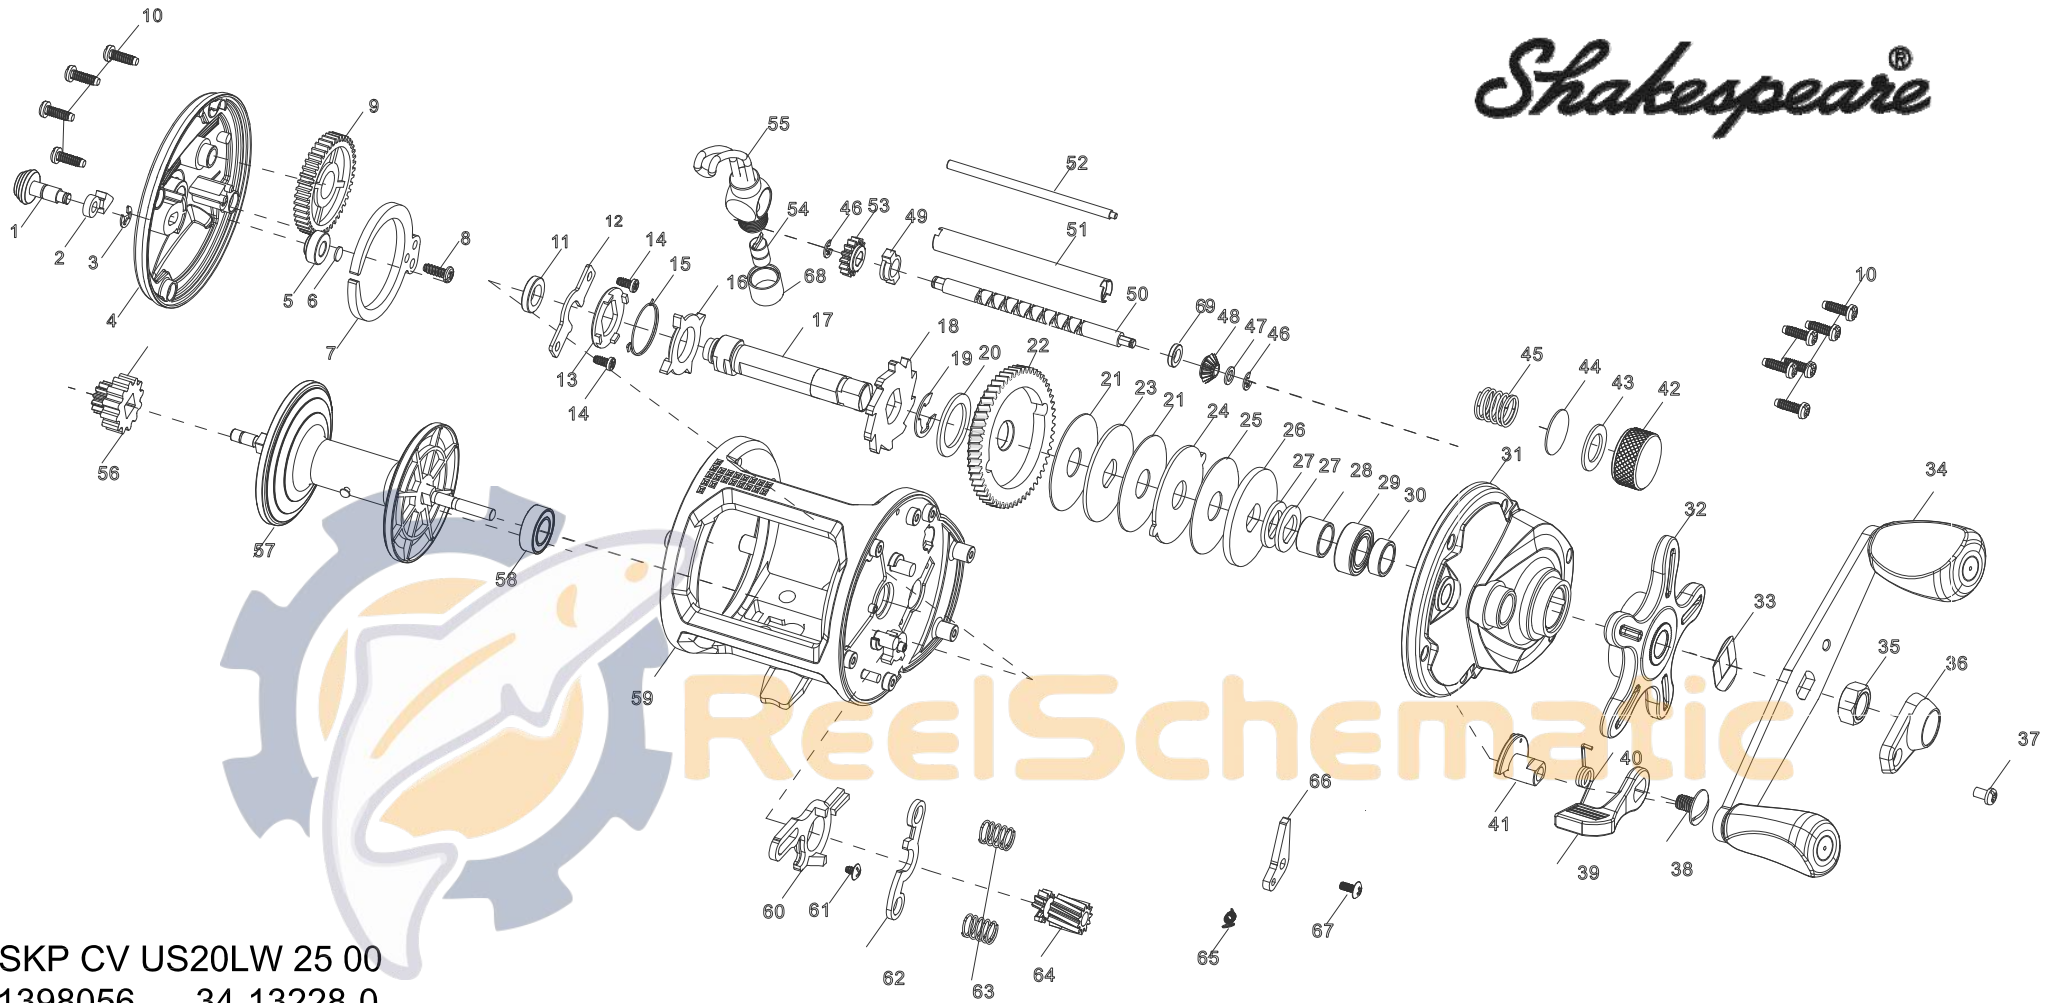

Shakespeare®

SKP CV US20LW 25 00
1398056 34-13228-0

KEY NO.	DESCRIPTION	AT20LW PART NO.	KEY NO.	DESCRIPTION	AT20LW PART NO.	KEY NO.	DESCRIPTION	AT20LW PART NO.	KEY NO.	DESCRIPTION	AT20LW PART NO.
1	Click Button	1382806	18	Stopper Gear	1382821	35	Handle Nut	1382838	52	Support Shaft	1382878
2	Click Tongue	1382807	19	Stopper Gear E-Clip	1382822	36	Handle Nut Cap	1382839	53	Transmission Gear	1382855
3	Click Tongue E-Clip	1188657	20	Crank Shaft Washer	1382823	37	Handle Lock Screw	1382840	54	Pawl	1382856
4	Left Side Plate	1398233	21	Drag Washer(2 Req)	1382825	38	Eccentric Lever Screw	1382841	55	Line Guide Carriage Assy	1382857
5	Left Side Plate Bushing	1382809	22	Main Gear	1382824	39	Eccentric Lever	1382842	56	Spool Click Ratchet	1184093
6	Washer	1382810	23	Metal Drag Washer	1382826	40	Eccentric Cam Spring	1382843	57	Spool Assy	1382879
7	Click Spring	1382811	24	Eared Metal Drag Washer	1382827	41	Eccentric Cam	1382844	58	Spool Bearing	1382859
8	Click Screw	1382812	25	Drag Washer	1382828	42	Spool Tension Control Cap	1398232	59	Frame Assy	1400149
9	Idler Gear	1184066	26	Metal Drag Washer	1382829	43	Washer	1382846	60	Eccentric Jack	1382861
10	Screw(10 Req)	1382813	27	Spring Washer(2 Req)	1382830	44	Washer	1382847	61	Eccentric Jack Screw	1382862
11	Main Gear Shaft Bushing	1382814	28	Bushing	1382831	45	Right Side Thrust Spring	1382848	62	Pinion Yoke	1382863
12	Main Gear Retainer	1382815	29	Right Side Plate Bearing	1382832	46	E-Clip(2 Req)	1308797	63	Clutch Spring(2 Req)	1382864
13	Kick Lever	1382817	30	Bushing	1382833	47	Worm Washer	1382849	64	Pinion Gear	1382865
14	Retainer Screw(2 Req)	1382816	31	Right Side Plate	1398235	48	Transmission Gear	1382850	65	Dog Spring	1382866
15	Ratchet Spring	1382818	32	Plastic Star Drag	1382835	49	Carrier Guide Bushing	1382851	66	Dog	1382867
16	Ratchet	1382819	33	Star Drag Washer	1382836	50	Worm Shaft	1382876	67	Dog Screw	1382868
17	Crank Shaft	1382820	34	Handle Assembly	1398230	51	Worm Shield	1382877	68	Pawl Cover Screw	1382869
									69	Carrier Guide Bushing	1392821