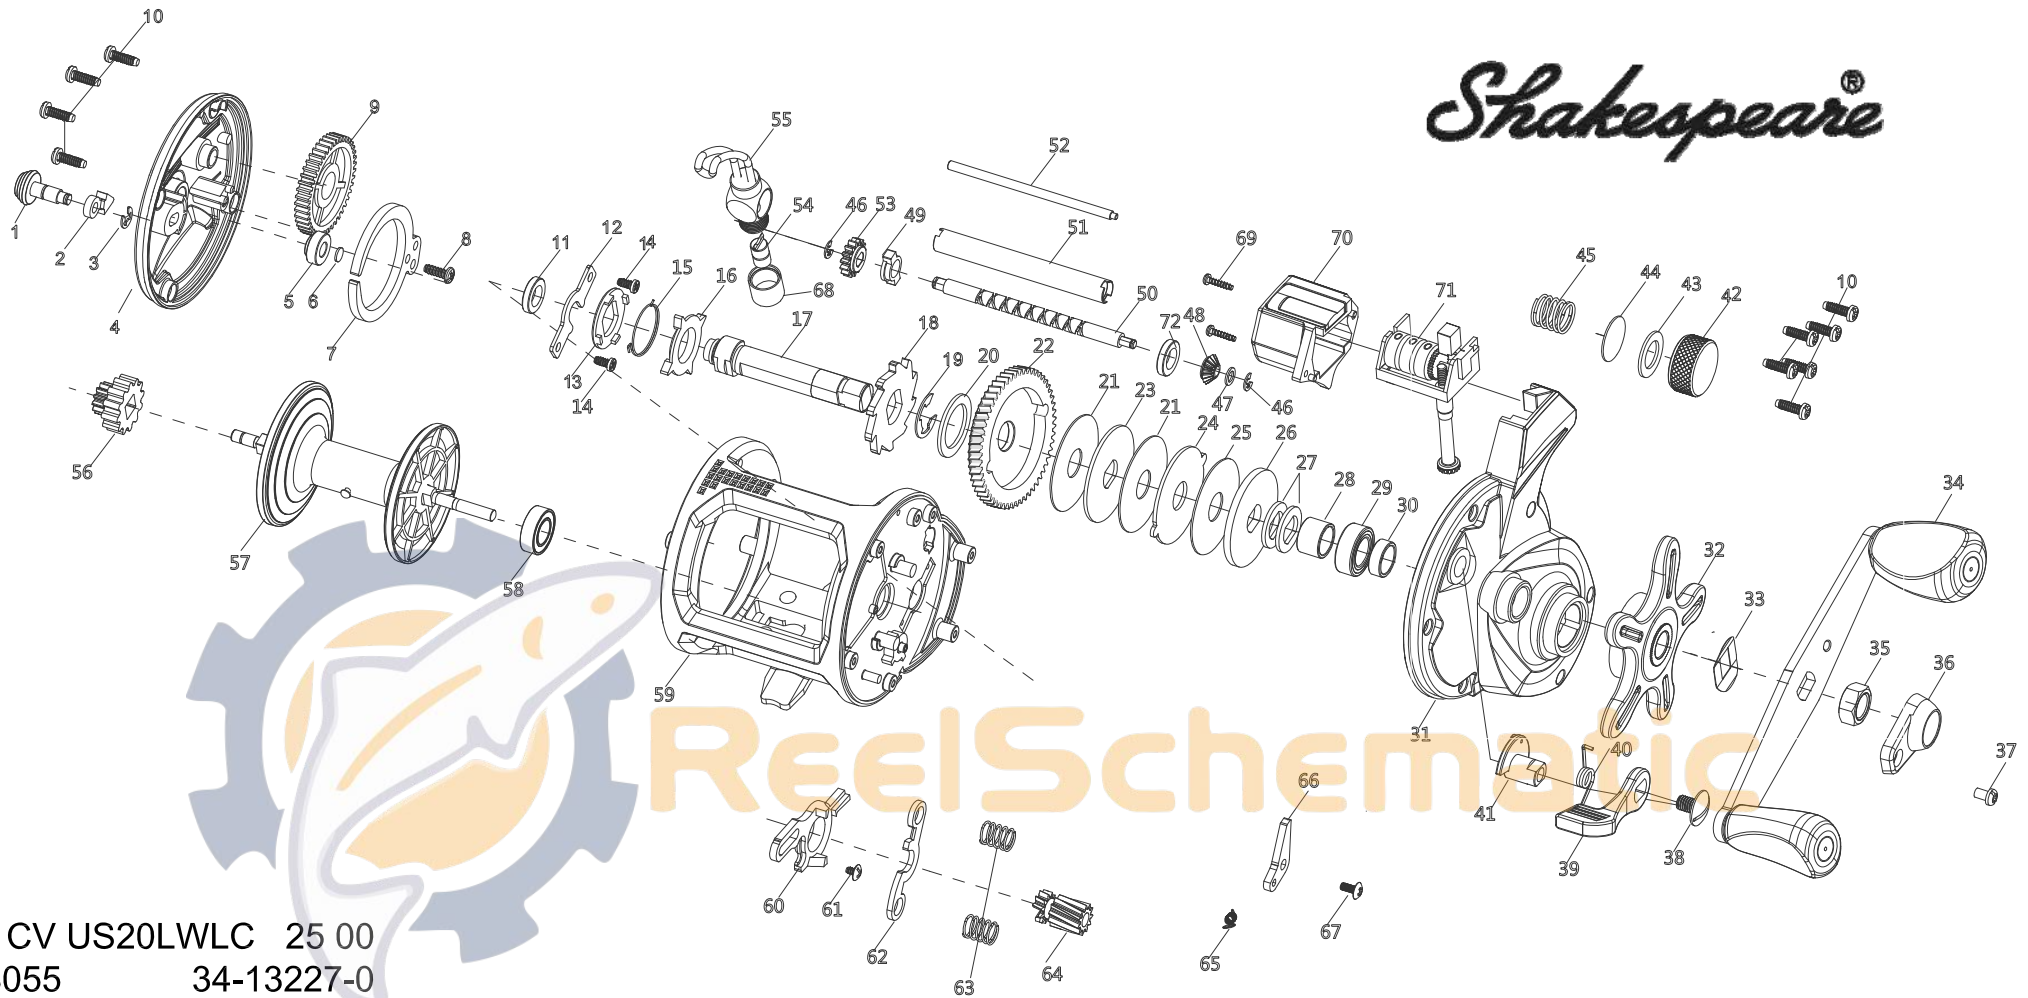

Shakespeare®

SKP CV US20LWLC 25 00
1398055 34-13227-0

KEY NO.	DESCRIPTION	AT20LC PART NO.
1	Click Button	1382806
2	Click Tongue	1382807
3	Click Tongue E-Clip	1188657
4	Left Side Plate	1398233
5	Left Side Plate Bushing	1382809
6	Washer	1382810
7	Click Spring	1382811
8	Click Screw	1382812
9	Idler Gear	1184066
10	Screw(10 Req)	1382813
11	Main Gear Shaft Bushing	1382814
12	Main Gear Retainer	1382815
13	Kick Lever	1382817
14	Retainer Screw(2 Req)	1382816
15	Ratchet Spring	1382818
16	Ratchet	1382819
17	Crank Shaft	1382820
18	Stopper Gear	1382821

KEY NO.	DESCRIPTION	AT20LC PART NO.
19	Stopper Gear E-Clip	1382822
20	Crank Shaft Washer	1382823
21	Drag Washer(2 Req)	1382825
22	Main Gear	1382824
23	Metal Drag Washer	1382826
24	Eared Metal Drag Washer	1382827
25	Drag Washer	1382828
26	Metal Drag Washer	1382829
27	Spring Washer(2 Req)	1382830
28	Bushing	1382831
29	Right Side Plate Bearing	1382832
30	Bushing	1382833
31	Right Side Plate	1398231
32	Plastic Star Drag	1382835
33	Star Drag Washer	1382836
34	Handle Assembly	1398230
35	Handle Nut	1382838
36	Handle Nut Cap	1382839

KEY NO.	DESCRIPTION	AT20LC PART NO.
37	Handle Lock Screw	1382840
38	Eccentric Lever Screw	1382841
39	Eccentric Lever	1382842
40	Eccentric Cam Spring	1382843
41	Eccentric Cam	1382844
42	Spool Tension Control Cap	1398232
43	Washer	1382846
44	Washer	1382847
45	Right Side Thrust Spring	1382848
46	E-Clip(2 Req)	138797
47	Worm Washer	1382849
48	Transmission Gear	1382850
49	Carrier Guide Bushing	1382851
50	Worm Shaft	1382876
51	Worm Shield	1382877
52	Support Shaft	1382878
53	Transmission Gear	1382855
54	Pawl	1382856