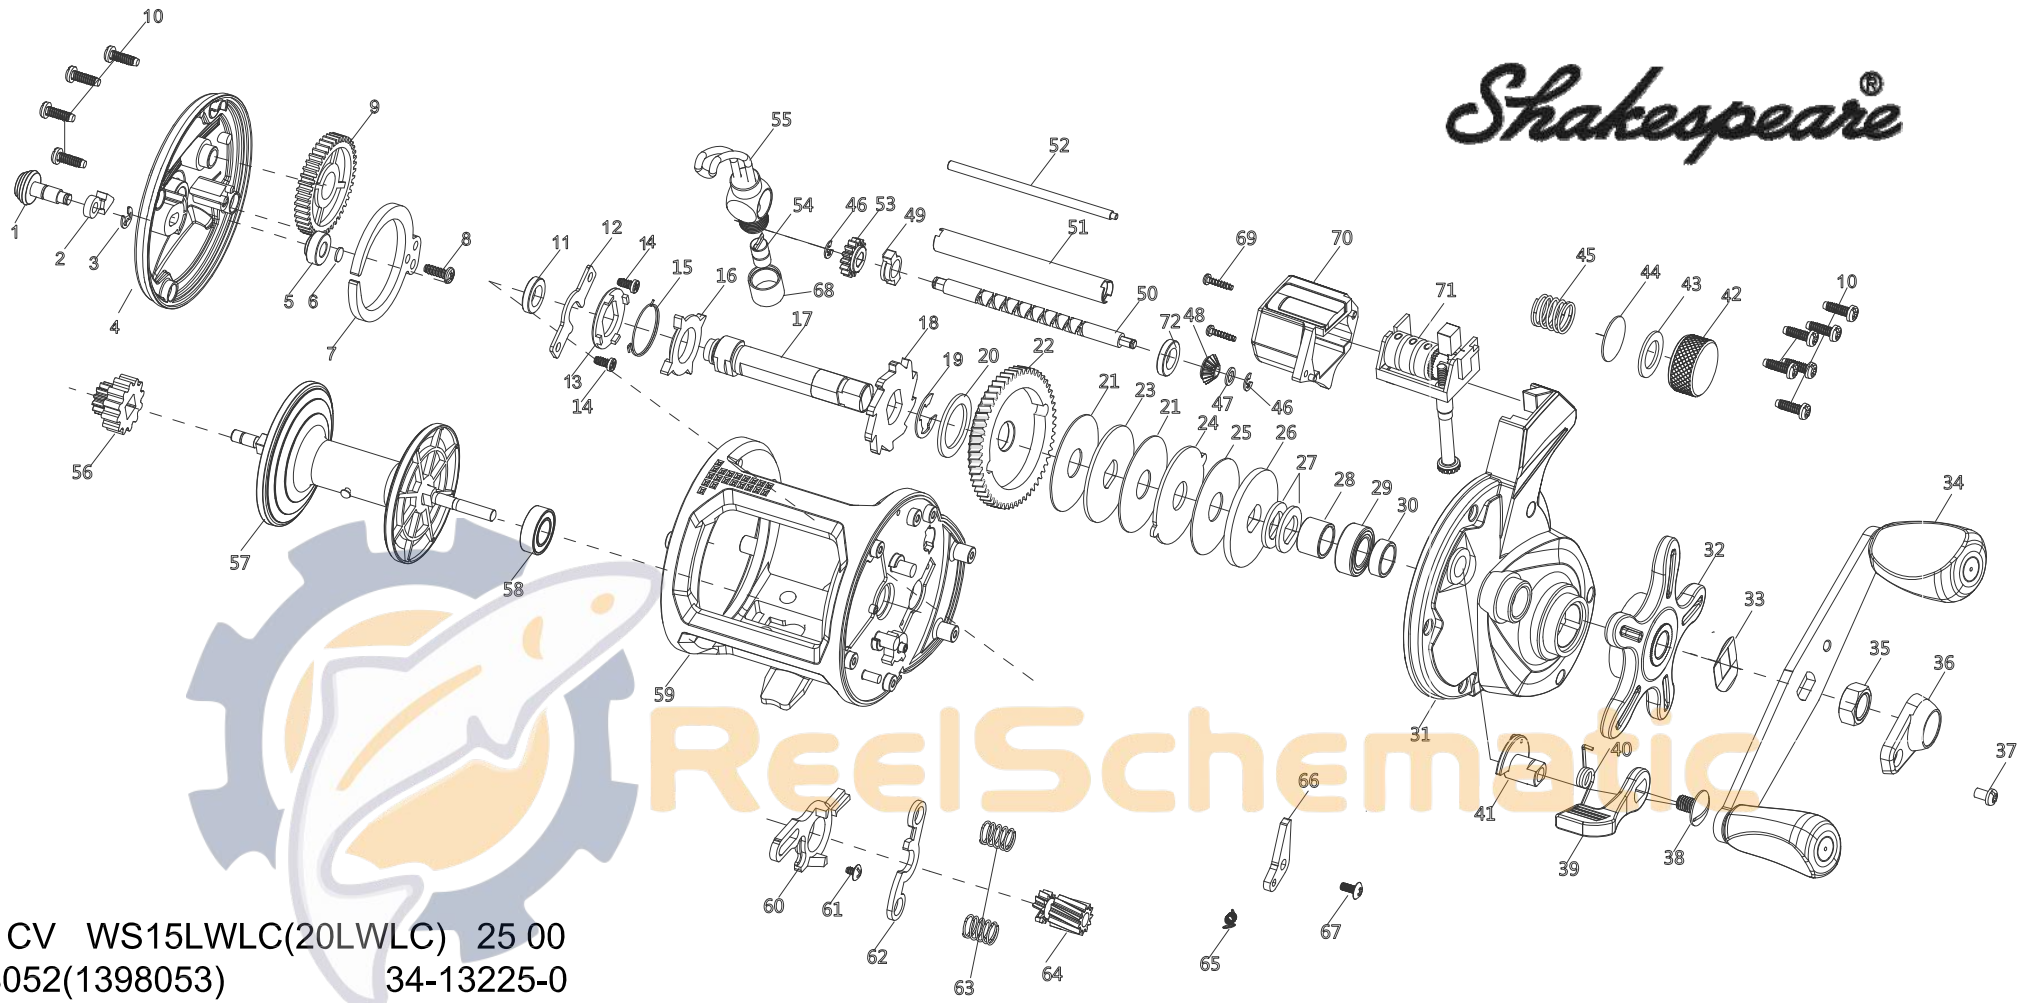

Shakespeare®

SKP CV WS15LWLC(20LWLC) 25 00
 1398052(1398053) 34-13225-0

KEY NO.	DESCRIPTION	AT15LC PART NO.	AT20LC PART NO.	KEY NO.	DESCRIPTION	AT15LC PART NO.	AT20LC PART NO.	KEY NO.	DESCRIPTION	AT15LC PART NO.	AT20LC PART NO.	KEY NO.	DESCRIPTION	AT15LC PART NO.	AT20LC PART NO.
1	Click Button	1382806	1382806	19	Stopper Gear E-Clip	1382822	1382822	37	Handle Lock Screw	1382840	1382840	55	Line Guide Carriage Assy	1382857	1382857
2	Click Tongue	1382807	1382807	20	Crank Shaft Washer	1382823	1382823	38	Eccentric Lever Screw	1382841	1382841	56	Spool Click Ratchet	1184093	1184093
3	Click Tongue E-Clip	1188657	1188657	21	Drag Washer(2 Req)	1382825	1382825	39	Eccentric Lever	1382842	1382842	57	Spool Assy	1382858	1382879
4	Left Side Plate	1398221	1398221	22	Main Gear	1382824	1382824	40	Eccentric Cam Spring	1382843	1382843	58	Spool Bearing	1382859	1382859
5	Left Side Plate Bushing	1382809	1382809	23	Metal Drag Washer	1382826	1382826	41	Eccentric Cam	1382844	1382844	59	Frame Assy	1398222	1398224
6	Washer	1382810	1382810	24	Eared Metal Drag Washer	1382827	1382827	42	Spool Tension Control Cap	1398220	1398220	60	Eccentric Jack	1382861	1382861
7	Click Spring	1382811	1382811	25	Drag Washer	1382828	1382828	43	Washer	1382846	1382846	61	Eccentric Jack Screw	1382862	1382862
8	Click Screw	1382812	1382812	26	Metal Drag Washer	1382829	1382829	44	Washer	1382847	1382847	62	Pinion Yoke	1382863	1382863
9	Idler Gear	1184066	1184066	27	Spring Washer(2 Req)	1382830	1382830	45	Right Side Thrust Spring	1382848	1382848	63	Clutch Spring(2 Req)	1382864	1382864
10	Screw(10 Req)	1382813	1382813	28	Bushing	1382831	1382831	46	E-Clip(2 Req)	1308797	1308797	64	Pinion Gear	1382865	1382865
11	Main Gear Shaft Bushing	1382814	1382814	29	Right Side Plate Bearing	1382832	1382832	47	Worm Washer	1382849	1382849	65	Dog Spring	1382866	1382866
12	Main Gear Retainer	1382815	1382815	30	Bushing	1382833	1382833	48	Transmission Gear	1382850	1382850	66	Dog	1382867	1382867
13	Kick Lever	1382817	1382817	31	Right Side Plate	1398219	1398223	49	Carrier Guide Bushing	1382851	1382851	67	Dog Screw	1382868	1382868
14	Retainer Screw(2 Req)	1382816	1382816	32	Plastic Star Drag	1382835	1382835	50	Worm Shaft	1382852	1382876	68	Pawl Cover Screw	1382869	1382869
15	Ratchet Spring	1382818	1382818	33	Star Drag Washer	1382836	1382836	51	Worm Shield	1382853	1382877	69	Counter End Cover Screw(2 Req)	1382872	1382872
16	Ratchet	1382819	1382819	34	Handle Assembly	1398058	1398058	52	Support Shaft	1382854	1382878	70	Counter End Cover Assy	1398057	1398057
17	Crank Shaft	1382820	1382820	35	Handle Nut	1382838	1382838	53	Transmission Gear	1382855	1382855	71	Counter	1382874	1382874
18	Stopper Gear	1382821	1382821	36	Handle Nut Cap	1382839	1382839	54	Pawl	1382856	1382856	72	Carrier Guide Bushing	1392821	1392821