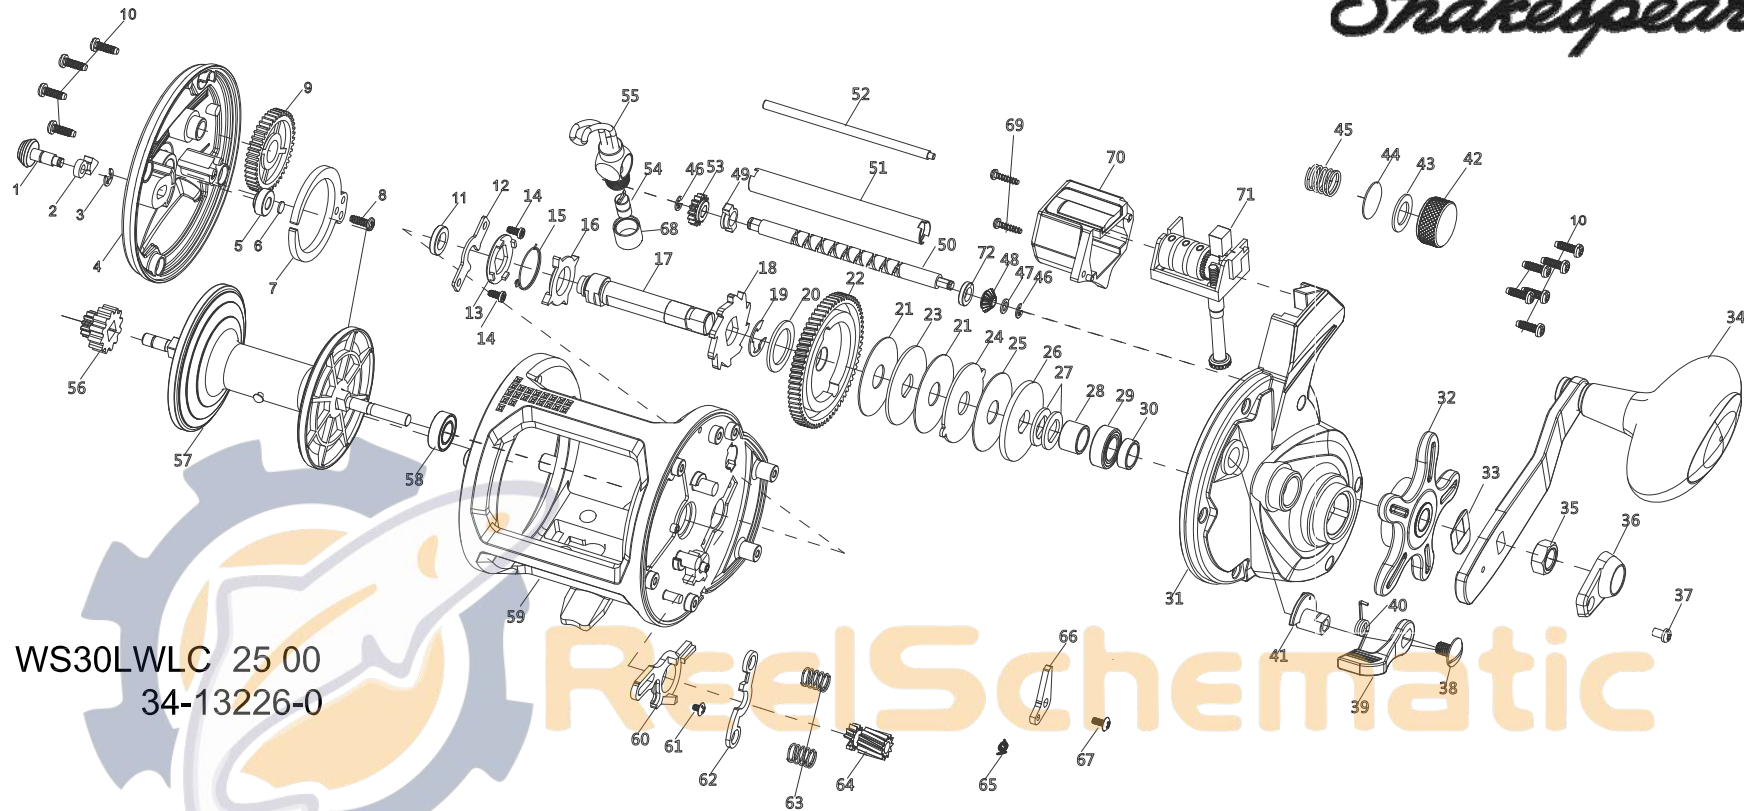

Shakespeare®

SKP CV WS30LWLC 25 00
1398054 34-13226-0

KEY NO.	DESCRIPTION	AT30LC PART NO.	KEY NO.	DESCRIPTION	AT30LC PART NO.	KEY NO.	DESCRIPTION	AT30LC PART NO.	KEY NO.	DESCRIPTION	AT30LC PART NO.
1	Click Button	1382806	19	Stopper Gear E-Clip	1382822	37	Handle Lock Screw	1382840	55	Line Guide Carriage Assy	1382890
2	Click Tongue	1382807	20	Crank Shaft Washer	1382823	38	Eccentric Lever Screw	1382841	56	Spool Click Ratchet	1184093
3	Click Tongue E-Clip	1188657	21	Drag Washer(2 Req)	1382825	39	Eccentric Lever	1382842	57	Spool Assy	1382891
4	Left Side Plate	1398227	22	Main Gear	1382884	40	Eccentric Cam Spring	1382843	58	Spool Bearing	1382859
5	Left Side Plate Bushing	1382809	23	Metal Drag Washer	1382826	41	Eccentric Cam	1382844	59	Frame Assy	1398228
6	Washer	1382810	24	Eared Metal Drag Washer	1382827	42	Spool Tension Control Cap	1398220	60	Eccentric Jack	1382893
7	Click Spring	1382811	25	Drag Washer	1382828	43	Washer	1382846	61	Eccentric Jack Screw	1382862
8	Click Screw	1382812	26	Metal Drag Washer	1382829	44	Washer	1382847	62	Pinion Yoke	1382863
9	Idler Gear	1184067	27	Spring Washer(2 Req)	1382830	45	Right Side Thrust Spring	1382848	63	Clutch Spring(2 Req)	1382864
10	Screw(10 Req)	1382813	28	Bushing	1382831	46	E-Clip(2 Req)	1308797	64	Pinion Gear	1382894
11	Main Gear Shaft Bushing	1382814	29	Right Side Plate Bearing	1382832	47	Worm Washer	1382849	65	Dog Spring	1382866
12	Main Gear Retainer	1382815	30	Bushing	1382833	48	Transmission Gear	1382850	66	Dog	1382867
13	Kick Lever	1382817	31	Right Side Plate	1398226	49	Carrier Guide Bushing	1382851	67	Dog Screw	1382868
14	Retainer Screw(2 Req)	1382816	32	Plastic Star Drag	1382835	50	Worm Shaft	1382887	68	Pawl Cover Screw	1382869
15	Ratchet Spring	1382818	33	Star Drag Washer	1382836	51	Worm Shield	1382888	69	Counter End Cover Screw(2 Req)	1382872
16	Ratchet	1382819	34	Handle Assembly	1398225	52	Support Shaft	1382889	70	Counter End Cover Assy	1398518
17	Crank Shaft	1382820	35	Handle Nut	1382838	53	Transmission Gear	1383314	71	Counter	1382898
18	Stopper Gear	1382821	36	Handle Nut Cap	1382839	54	Pawl	1382856	72	Carrier Guide Bushing	1392821