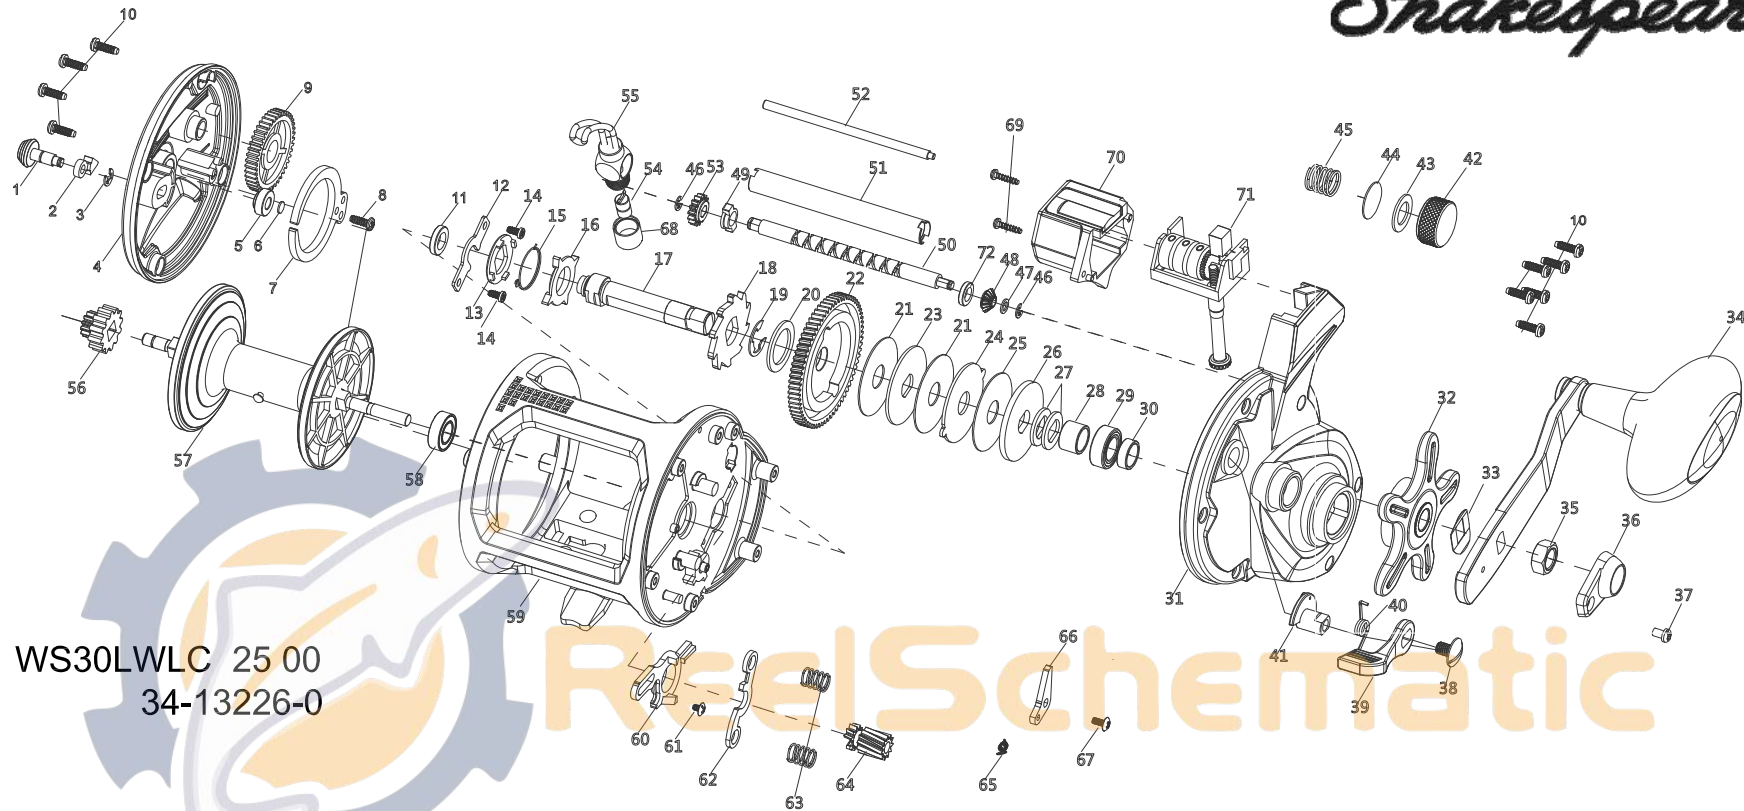

Shakespeare®

SKP CV WS30LWLC 25 00
1398054 34-13226-0

ReelSchematic

KEY NO.	DESCRIPTION	AT30LC PART NO.	KEY NO.	DESCRIPTION	AT30LC PART NO.	KEY NO.	DESCRIPTION	AT30LC PART NO.	KEY NO.	DESCRIPTION	AT30LC PART NO.
1	Click Button	1382806	19	Stopper Gear E-Clip	1382822	37	Handle Lock Screw	1382840	55	Line Guide Carriage Assy	1382890
2	Click Tongue	1382807	20	Crank Shaft Washer	1382823	38	Eccentric Lever Screw	1382841	56	Spool Click Ratchet	1184093
3	Click Tongue E-Clip	1188657	21	Drag Washer(2 Req)	1382825	39	Eccentric Lever	1382842	57	Spool Assy	1382891
4	Left Side Plate	1398227	22	Main Gear	1382884	40	Eccentric Cam Spring	1382843	58	Spool Bearing	1382859
5	Left Side Plate Bushing	1382809	23	Metal Drag Washer	1382826	41	Eccentric Cam	1382844	59	Frame Assy	1398228
6	Washer	1382810	24	Eared Metal Drag Washer	1382827	42	Spool Tension Control Cap	1398220	60	Eccentric Jack	1382893
7	Click Spring	1382811	25	Drag Washer	1382828	43	Washer	1382846	61	Eccentric Jack Screw	1382862
8	Click Screw	1382812	26	Metal Drag Washer	1382829	44	Washer	1382847	62	Pinion Yoke	1382863
9	Idler Gear	1184067	27	Spring Washer(2 Req)	1382830	45	Right Side Thrust Spring	1382848	63	Clutch Spring(2 Req)	1382864
10	Screw(10 Req)	1382813	28	Bushing	1382831	46	E-Clip(2 Req)	1308797	64	Pinion Gear	1382894
11	Main Gear Shaft Bushing	1382814	29	Right Side Plate Bearing	1382832	47	Worm Washer	1382849	65	Dog Spring	1382866
12	Main Gear Retainer	1382815	30	Bushing	1382833	48	Transmission Gear	1382850	66	Dog	1382867
13	Kick Lever	1382817	31	Right Side Plate	1398226	49	Carrier Guide Bushing	1382851	67	Dog Screw	1382868
14	Retainer Screw(2 Req)	1382816	32	Plastic Star Drag	1382835	50	Worm Shaft	1382887	68	Pawl Cover Screw	1382869
15	Ratchet Spring	1382818	33	Star Drag Washer	1382836	51	Worm Shield	1382888	69	Counter End Cover Screw(2 Req)	1382872
16	Ratchet	1382819	34	Handle Assembly	1398225	52	Support Shaft	1382889	70	Counter End Cover Assy	1398518
17	Crank Shaft	1382820	35	Handle Nut	1382838	53	Transmission Gear	1383314	71	Counter	1382898
18	Stopper Gear	1382821	36	Handle Nut Cap	1382839	54	Pawl	1382856	72	Carrier Guide Bushing	1392821