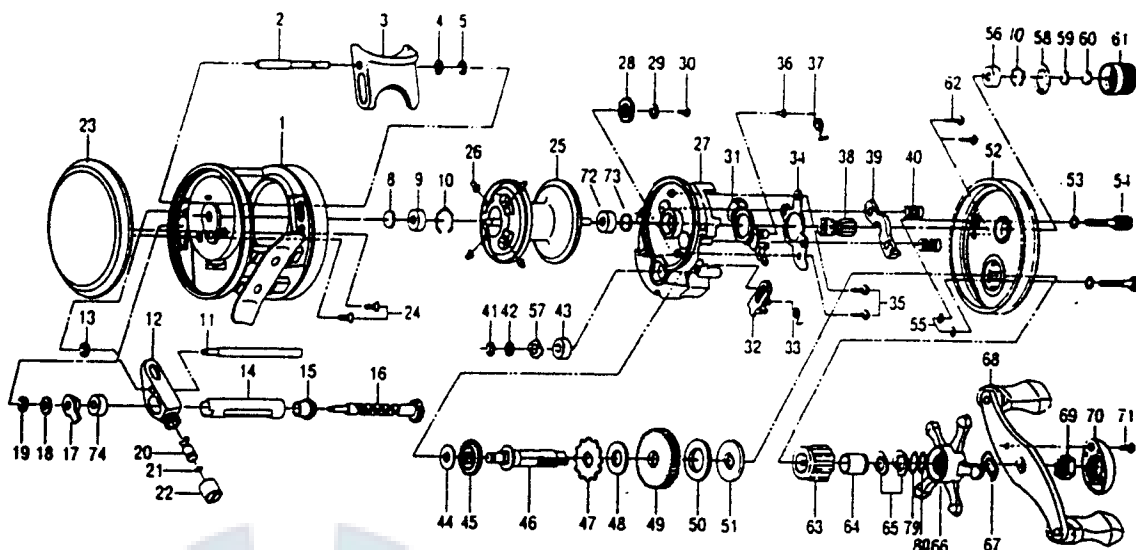

Use this parts list for ordering replacement parts for your Medalist BC4600 Reel.

Part #	Part Name	Part #	Part Name
1	Frame	39	Yoke
2	Clutch Bar Pin	40	Yoke Spring
3	Clutch Bar	41	Retainer
4	Washer	42	Crank Shaft Was
5	Retainer (2.5)	43	Ball Bearing
8	Spacer A	44	O/S Gear Wash
9	Ball Bearing	45	O/S Gear
10	Bearing Retainer	46	Crank Shaft
11	Pillar	47	Kicking Ratchet
12	Level Wind	48	Drag Washer A
13	Retainer (2.0)	49	Drive Gear
14	Level Wind Guard	50	Drag Washer B
15	Worm Shaft Bush B	51	Key Washer
16	Worm Shaft	52	Right Side Cover
17	Worm Shaft Bush A	53	Thumb Screw Was
18	Washer	54	Thumb Screw
19	Retainer (2.5)	55	Thumb Screw Ring
20	Line Guide Pawl	56	Ball Bearing
21	Line Guide Washer	57	Crank Shaft Plate
22	Level Wind Nut	58	O-Ring
23	Left Side Cover	59	Spacer B
24	Left Side Cover Sc	60	Cushion Washe
25	Spool	61	Cast Control Cap
26	Brake Collar	62	Right Side Cover Sc
27	Set Plate	63	One Way Bearing
28	Idle Gear	64	Sleeve
29	Washer	65	Drag Spring Wash
30	Idle Gear Screw	66	Star Drag
31	Clutch Cam	67	Friction Washer
32	Kick Lever	68	Handle
33	Kick Lever Spring	69	Handle Nut
34	Cam Plate	70	Handle Nut Cap
35	Cam Plate Screw	71	Handle Nut Cap Sc
36	Spring Collar	72	Ball Bearing
37	Clutch Spring Cam	73	Bearing Retaine
38	Pinion Gear	74	Ball Bearing
		79	STAR DRAG W
		80	STAR DRAG W