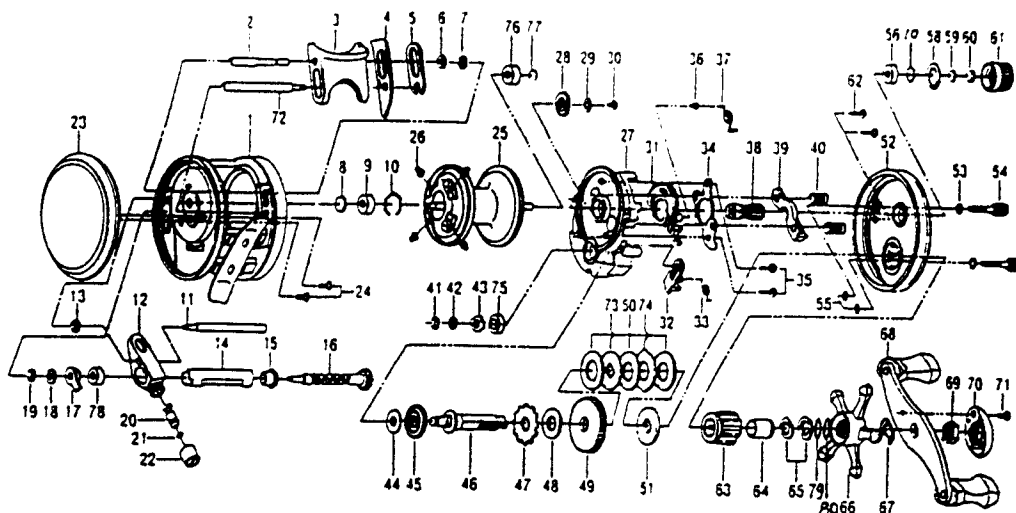

Use this parts list for ordering replacement parts for your Medalist BC5600 Reel.

BC5600G
 (Gold in Color)

Part #	Part Name	Part #	Part Name
1	Frame	40	Yoke Spring
2	Clutch Bar Pin	41	Retainer
3	Clutch Bar	42	Crank Shaft Was
4	Wear Plate A	43	Crank Shaft Plate
5	Wear Plate B	44	O/S Gear Washer
6	Washer	45	O/S Gear Washer
7	Retainer (2.5)	46	O/S Gear
8	Spacer	47	Crank Shaft
9	Ball Bearing	48	Kicking Ratchet
10	Bearing Retainer	49	Drag Washer A
11	Pillar A	50	Drive Gear
12	Level Wind	51	Drag Washer B
13	Retainer (2.0)	52	Key Washer A
14	Level Wind Guard	53	Right Side Cover
15	Worm Shaft BushB	54	Thumb Screw Was
16	Worm Shaft	55	Thumb Screw
17	Worm Shaft BushA	56	Thumb Screw Ring
18	Washer	58	Ball Bearing
19	Retainer (2.5)	59	O-Ring
20	Line Guide Pawl	60	Spacer B
21	Line Guide Wash	61	Cushion Washer
22	Level Wind Nut	62	Cast Control Cap
23	Left Side Cover	63	Right Side Cover Sc
24	Left Side Cover Sc	64	One Way Bearing
25	Spool	65	Sleeve
26	Brake Collar	66	Drag Spring Wash
27	Set Plate	67	Star Drag
28	Idle Gear	68	Friction Washer
29	Washer	69	Handle
30	Idle Gear Screw	70	Handle Nut
31	Clutch Cam	71	Handle Nut Cap
32	Kick Lever	72	Handle Nut Cap Sc
33	Kick Lever Spring	73	Pillar B
34	Cam Plate	74	Key Washer B
35	Cam Plate Screw	75	Eared Washer
36	Spring Collar	76	Ball Bearing
37	Clutch Spring Cam	77	Ball Bearing
38	Pinion Gear	78	Ball Bearing Ret
39	Yoke	79	Ball Bearing
		80	STAR DRAG WAS
			STAR DRAG WAS