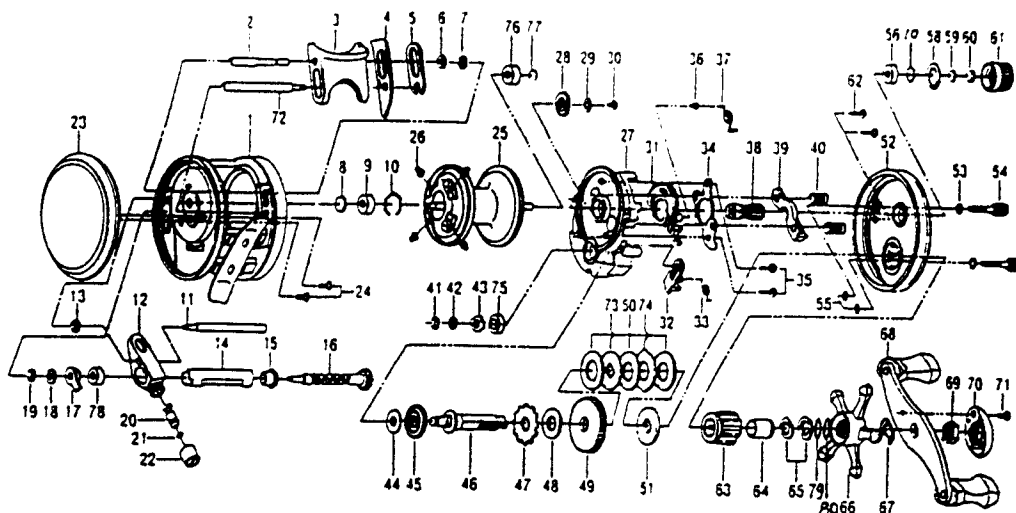

Use this parts list for ordering replacement parts for your Medalist BC5600 Reel.

BC5600G
 (Gold in Color)

Part #	Part Name	Part #	Part Name
1	Frame	40	Yoke Spring
2	Clutch Bar Pin	41	Retainer
3	Clutch Bar	42	Crank Shaft Was
4	Wear Plate A	43	Crank Shaft Plate
5	Wear Plate B	44	O/S Gear Washer
6	Washer	45	O/S Gear
7	Retainer (2.5)	46	Crank Shaft
8	Spacer	47	Kicking Ratchet
9	Ball Bearing	48	Drag Washer A
10	Bearing Retainer	49	Drive Gear
11	Pillar A	50	Drag Washer B
12	Level Wind	51	Key Washer A
13	Retainer (2.0)	52	Right Side Cover
14	Level Wind Guard	53	Thumb Screw Was
15	Worm Shaft BushB	54	Thumb Screw
16	Worm Shaft	55	Thumb Screw Ring
17	Worm Shaft BushA	56	Ball Bearing
18	Washer	58	O-Ring
19	Retainer (2.5)	59	Spacer B
20	Line Guide Pawl	60	Cushion Washer
21	Line Guide Wash	61	Cast Control Cap
22	Level Wind Nut	62	Right Side Cover Sc
23	Left Side Cover	63	One Way Bearing
24	Left Side Cover Sc	64	Sleeve
25	Spool	65	Drag Spring Wash
26	Brake Collar	66	Star Drag
27	Set Plate	67	Friction Washer
28	Idle Gear	68	Handle
29	Washer	69	Handle Nut
30	Idle Gear Screw	70	Handle Nut Cap
31	Clutch Cam	71	Handle Nut Cap Sc
32	Kick Lever	72	Pillar B
33	Kick Lever Spring	73	Key Washer B
34	Cam Plate	74	Eared Washer
35	Cam Plate Screw	75	Ball Bearing
36	Spring Collar	76	Ball Bearing
37	Clutch Spring Cam	77	Ball Bearing Ret
38	Pinion Gear	78	Ball Bearing
39	Yoke	79	STAR DRAG WAS
		80	STAR DRAG WAS