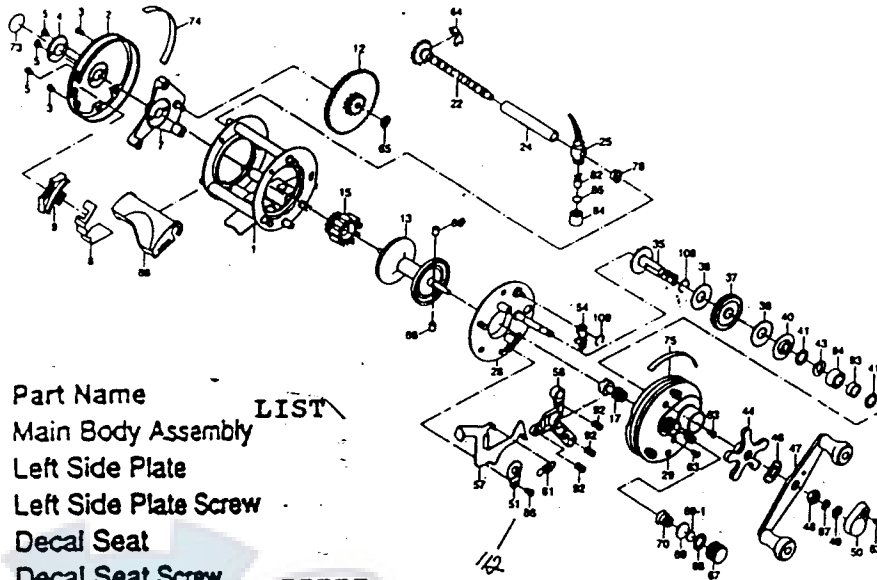

# Shakespeare® Baitcast Reel Parts List

Use this parts list for ordering replacement parts for your Shakespeare Baitcast Reel. When ordering, please specify which reel you own and the model number printed on the reel body.

SKP 1000  
SKP 2000  
SKP 2000A

&88 1 UNIT

Part #	Part Name	LIST
1	Main Body Assembly	
2	Left Side Plate	
3	Left Side Plate Screw	
4	Decal Seat	
5	Decal Seat Screw	
7	Level Wind Gear Frame	
8	Bait Clicker Spring	
9	Bait Clicker Button	
12	Level Wind Gear <u>79-18-0232-01</u>	
* 13	Spool Assembly	
15	Level Wind Pinion Gear	
17	Pinion Gear	
22	Worm Shaft	
24	Line Guard	
25	Line Guide	
28	Right Side Plate Seat	
29	Right Side Plate	
35	Crankshaft	
37	Main Gear	
38	Drag Friction Disc	
40	Drag Pressure Plate	
41	Drag Washer	
43	Drag Spring Washer	
44	Star Drag Handle	
46	Handle Spring Washer 6x16140186	
47	Crank Handle Assembly	
48	Handle Nut	
49	E-Ring <u>79-15-0058-01</u>	
50	Retaining Cap	
51	Latch Keeper	
54	Anti-Reverse Pawl	
57	Thumb Latch	

Part #	Part Name	
58	Yoke	
61	Latch Spring	74-67-0046-01 (DI)
63	Multi-Purpose Screw	63-511-801
64	Level Wind Retainer	
65	E-Ring	79-15-0019-01
66	Centrifugal Brake Shoe	
67	Cast Control Knob	<u>79-12-0073-01</u>
68	Cast Control Pressure Ring	---
69	Cast Control Brass Washer	<u>79-72-0720-01</u>
69-1	Cast Control Rubber Washer	<u>79-72-0719-01</u>
70	Cast Control Spring	<u>79-67-0713-01</u>
73	Decal	-----
74	Left Side Label	-----
75	Right Side Label	-----
78	Bushing	
82	Line Guide Pawl	<u>79-43-0142-01</u>
84	Line Guide Pawl Cap	<u>79-40-0344-01</u>
85	Washer	<u>79-72-0691-01</u>
186	Keeper Screw	
87	Shim Washer	
88	Thumb Rest Hood	SEE PART# 1
92	Yoke Spring	
93	Brass Bushing	
94	Ball Bearing	
108	Retaining Spring	
109	Pawl Retaining Spring	
110	RATCHET	
111	WASHER	
112	WASHER	

SKP1000  
2000  
different  
SIZE Spools

\* 13 SPOOL SKP2000A