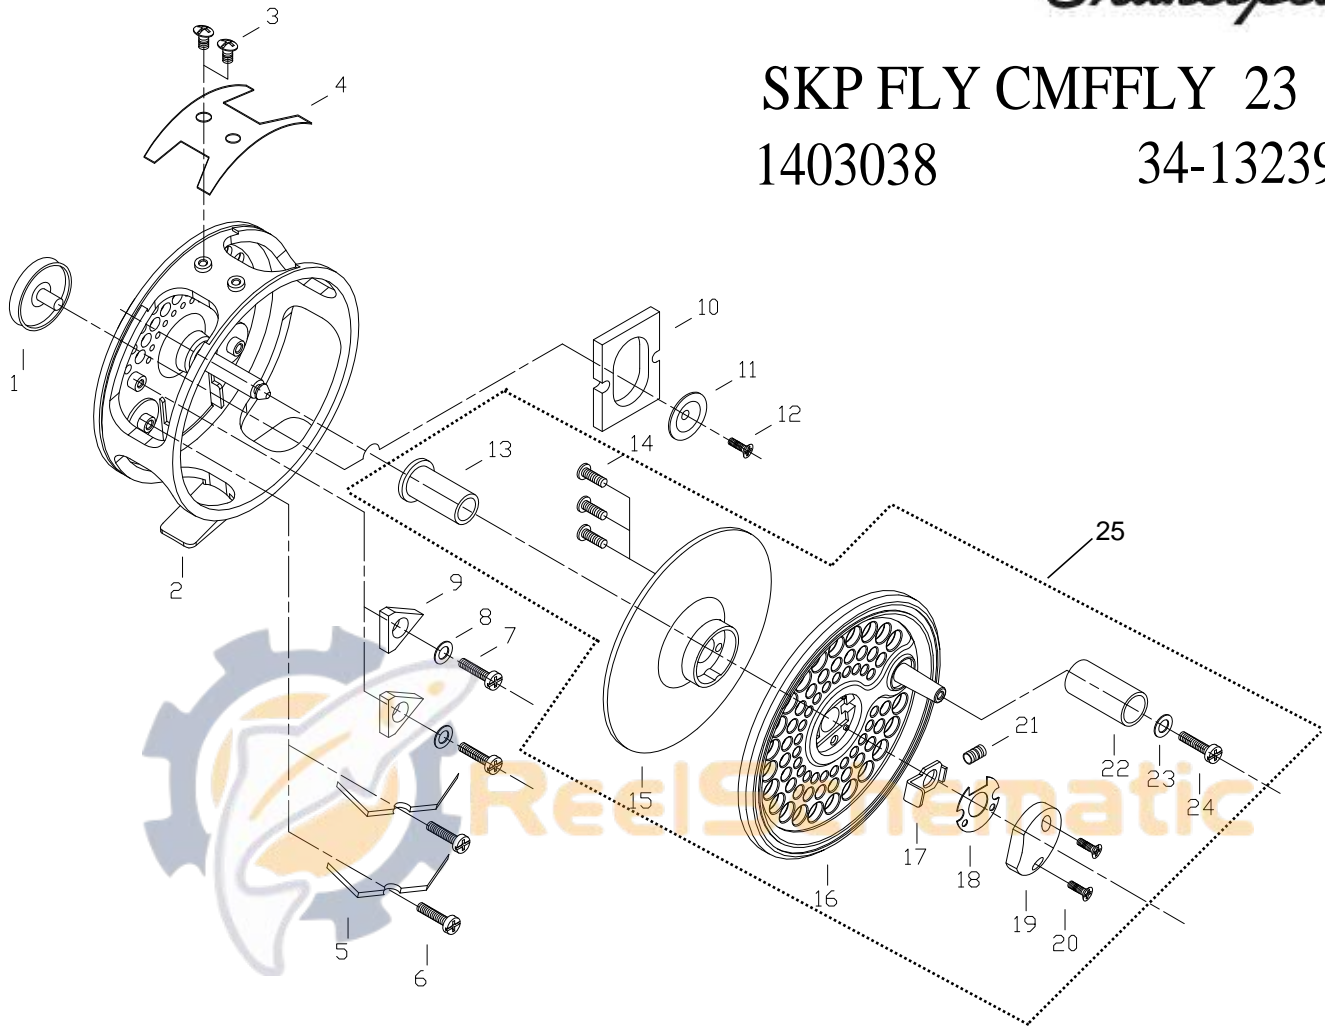

Shakespeare®

SKP FLY CMFFLY 23 00
1403038 34-13239-0

Item	Description	Part No.	Item	Description	Part No.
1	DRAG KNOB	1403039	14	SCREW	1403052
2	MAIN BODY	1403040	15	SPOOL GEAR	1403053
3	SCREW	1403041	16	SPOOL	1403054
4	LINE PROTECT	1403042	17	RELEASE PLATE	1403055
5	SPRING	1403043	18	RELEASE PLATE SEESAW	1403056
6	SCREW	1403044	19	RELEASE PLATE COVER	1403057
7	SCREW	1403045	20	SCREW	1403058
8	WASHER	1403046	21	SPRING	1403059
9	CLICK PAWL	1403047	22	HANDLE RIVET	1403060
10	STOP SEAT	1403048	23	WASHER	1403061
11	PROTRUDING WHEEL	1403049	24	SCREW	1403062
12	SCREW	1403050	25	SPOOL ASSEMBLY	1405476
13	BUSHING	1403051			