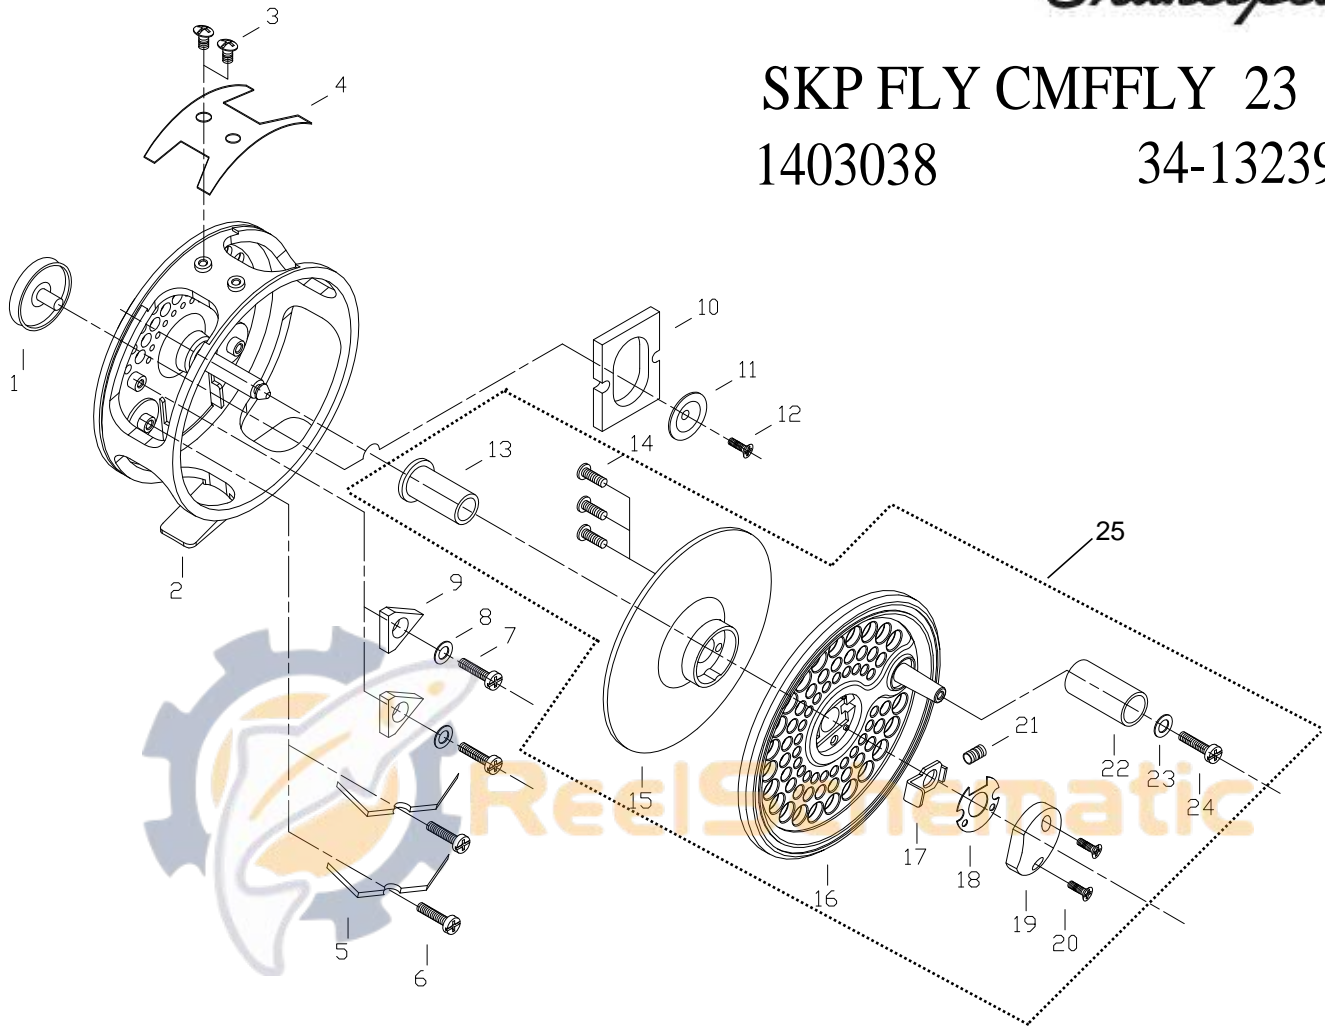

Shakespeare[®]

SKP FLY CMFFLY 23 00
1403038 34-13239-0

Item	Description	Part No.	Item	Description	Part No.
1	DRAG KNOB	1403039	14	SCREW	1403052
2	MAIN BODY	1403040	15	SPOOL GEAR	1403053
3	SCREW	1403041	16	SPOOL	1403054
4	LINE PROTECT	1403042	17	RELEASE PLATE	1403055
5	SPRING	1403043	18	RELEASE PLATE SEESAW	1403056
6	SCREW	1403044	19	RELEASE PLATE COVER	1403057
7	SCREW	1403045	20	SCREW	1403058
8	WASHER	1403046	21	SPRING	1403059
9	CLICK PAWL	1403047	22	HANDLE RIVET	1403060
10	STOP SEAT	1403048	23	WASHER	1403061
11	PROTRUDING WHEEL	1403049	24	SCREW	1403062
12	SCREW	1403050	25	SPOOL ASSEMBLY	1405476
13	BUSHING	1403051			