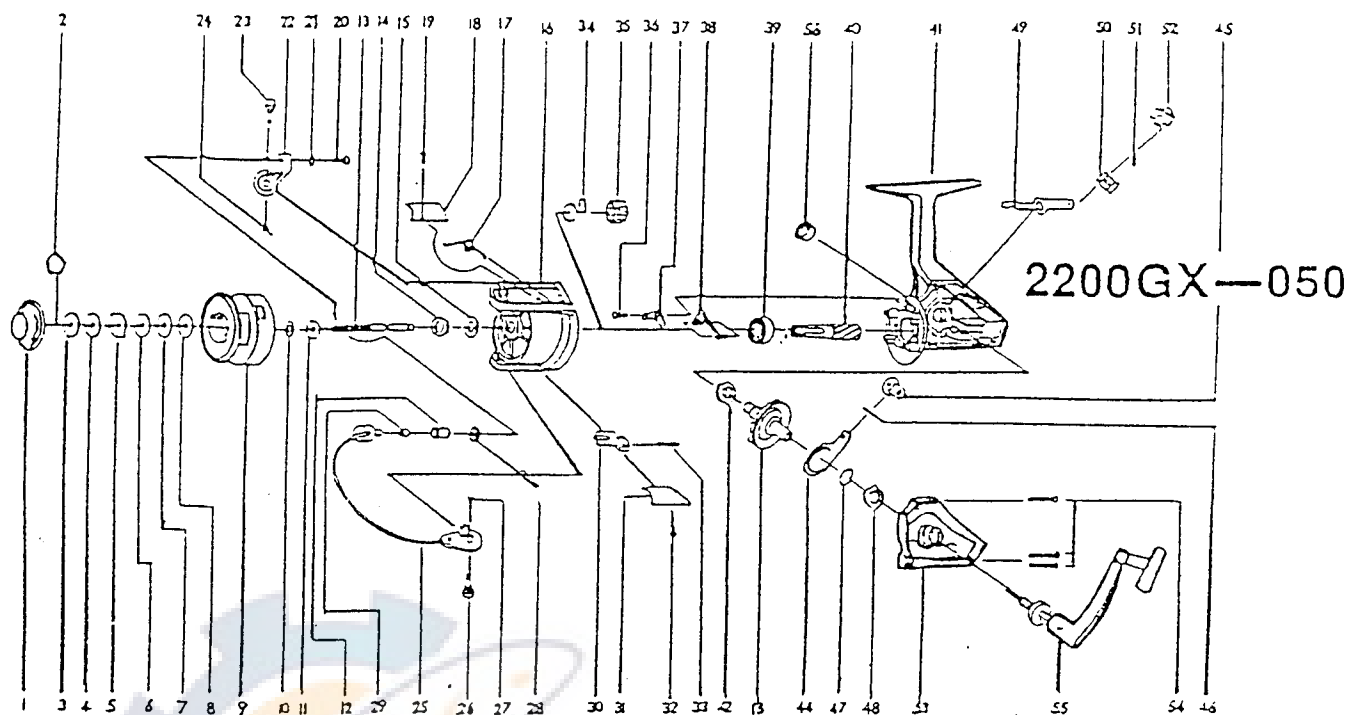

SIGMA REEL

2200GX-050 SW

REF

#	PART NUMBER	DESCRIPTION
1	79-40-0172-01	Drag Knob Ass'y
2	79-54-0123-01	Spool Retainer
3	79-72-0583-01	Spool "D" W/S
4	79-72-0584-01	Spool "B" W/S
5	79-72-0586-01	Spool "A" W/S
6	79-72-0584-01	Spool "B" W/S
7	79-72-0583-01	Spool "D" W/S
8	79-72-0584-01	Spool "B" W/S
9	79-66-0245-01	Spool Ass'y
10	79-72-0589-01	Spool Adj. W/S
11	79-28-0156-01	Click Gear
12	79-57-0042-01	Line Roller
13	79-60-0133-01	Main Shaft
14	79-40-0175-01	Rotor Nut
15	79-72-0597-01	Rotor Retainer
16	79-34-0136-01	Rotor
17	79-67-0619-01	Bail Spring
18	79-19-0090-01	Bail S/P Cover
19	79-58-0577-01	Bail S/P Cover S/C
20	79-58-0562-01	Bail Screw
21	79-72-0595-01	Bail W/S
22	79-07-0075-01	Arm Lever
23	79-58-0587-01	Arm Lever Pin
24	79-15-0050-01	E-Clip
25	79-03-0105-01	Bail Ass'y
26	79-58-0587-01	Bail Holder Pin
27	79-15-0050-01	E-Clip
28		Bail Collar
29	79-09-0017-01	Line Roller Bushing
30	79-37-0163-01	Kick Lever

REF

#	PART NUMBER	DESCRIPTION
31	79-19-0092-01	Kick Lever Cover
32	79-58-0577-01	Kick L/V C/V S/C
33	79-67-0603-01	Kick L/V S/P
34	79-67-0610-01	Sliding Spring "A"
35	79-28-0159-01	Ratchet Gear
36	79-58-0576-01	A.R. Stopper S/C
37	79-37-0178-01	A.R. Stopper
38	79-58-0571-01	Bearing S/C
39	79-04-0063-01	Ball Bearing
40	79-46-0094-01	Pinion Gear
41	79-27-0165-01	Body
42	79-07-0019-01	Body Bushing
43	79-28-0165-01	Drive Gear
44	79-37-0167-01	O/S Slider
45	79-64-0051-01	Pin Slider
46	79-45-0040-01	O/S Pin
47	79-72-0608-01	Drive Gear Adj W/S
48	79-09-0019-01	Body Cover Bush
49	79-11-0053-01	A.R. Cam
50	79-67-0615-01	A.R. Plate S/P
51	79-45-0041-01	A.R. Lever Pin
52	79-37-0175-01	A.R. Lever
53	79-19-0094-01	Body Cover
54	79-58-0574-01	Body Cover S/C
55	79-20-0141-01	Handle Ass'y
56	79-12-0050-01	Handle S/C Cap