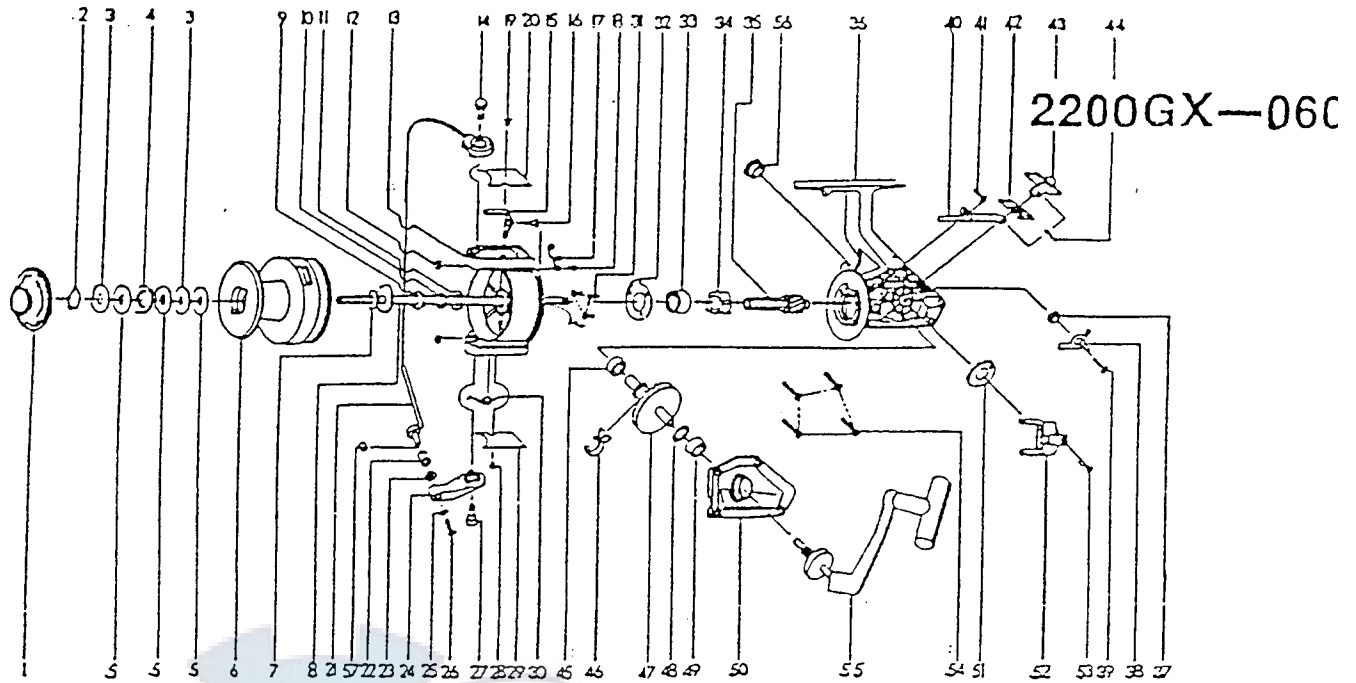

SIGMA REEL

2200-GX-060SW

REF #	PART NUMBER	DESCRIPTION
1	79-40-0178-01	Drag Knob
2	79-54-0124-01	Spool Retainer
3	79-72-0582-01	Spool "D" W/S
4	79-72-0605-01	Spool "A" W/S
5	79-72-0354-01	Spool "B" W/S
6	79-66-0246-01	Spool Ass'y
7	79-72-0583-01	Spool Adj W/S
8	79-60-0134-01	Main Shaft
9	79-40-0176-01	Rotor Nut
10	79-72-0597-01	Rotor Retainer W/S
11		
12	79-15-0051-01	E-Clip
13	79-34-0137-01	Rotor
14	79-45-0038-01	Bail Holder Pin
15	79-37-0164-01	Kick Lever
16	79-58-0578-01	Kick Lever Screw
17	79-67-0606-01	Kick Lever Spring
18	79-58-0579-01	Kick L/V S/P S/C
19	79-58-0577-01	Kick L/V C/V S/C
20	79-19-0085-01	Kick Lever C/V
21	79-03-0106-01	Bail Ass'y
22	79-57-0039-01	Line Roller
23	79-17-0010-01	Bail Collar
24	79-07-0076-01	Arm Lever
25	79-72-0606-01	Bail W/S
26	79-58-0562-01	Bail Screw
27	79-58-0566-01	Arm Lever Pin
28	79-58-0577-01	Bail S/P C/V S/C
29	79-19-0098-01	Bail S/P C/V
30	79-67-0620-01	Bail Spring

REF #	PART NUMBER	DESCRIPTION
31	79-58-0571-01	Bearing Plate
32	79-47-0372-01	Bearing Plate (BAIL BRAKE)
33	79-04-0064-01	Ball Bearing
34	79-28-0161-01	Ratchet Gear
35	79-46-0095-01	Pinion Gear
36	79-27-0166-01	Body
37	79-09-0023-01	A.R. Claw Bushing
38	79-37-0182-01	A.R. Claw
39	79-58-0581-01	A.R. Claw S/C
40	79-11-0054-01	A. Reverse Cam
41	79-58-0576-01	A.R. Cam S/C
42	79-67-0616-01	A.R. Plate Spring
43	79-37-0175-01	A.R. Lever
44	79-45-0043-01	A.R. Lever Pin
45	79-09-0020-01	Body Bushing
46	79-11-0057-01	Sliding Spring
47	79-28-0166-01	Drive Gear
48	79-72-0603-01	Drive Gear Adj W/S
49	79-09-0020-01	Body Cover Bushing
50	79-19-0095-01	Body Cover
51	79-28-0167-01	O/S Gear
52	79-64-0052-01	O/S Slider
53	79-58-0583-01	O/S Slider S/C
54	79-58-0584-01	Body Cover Screw
55	79-20-0142-01	Handle Ass'y
56	79-12-0051-01	Handle S/C Cap
57	79-09-0017-01	Line Roller Bushing