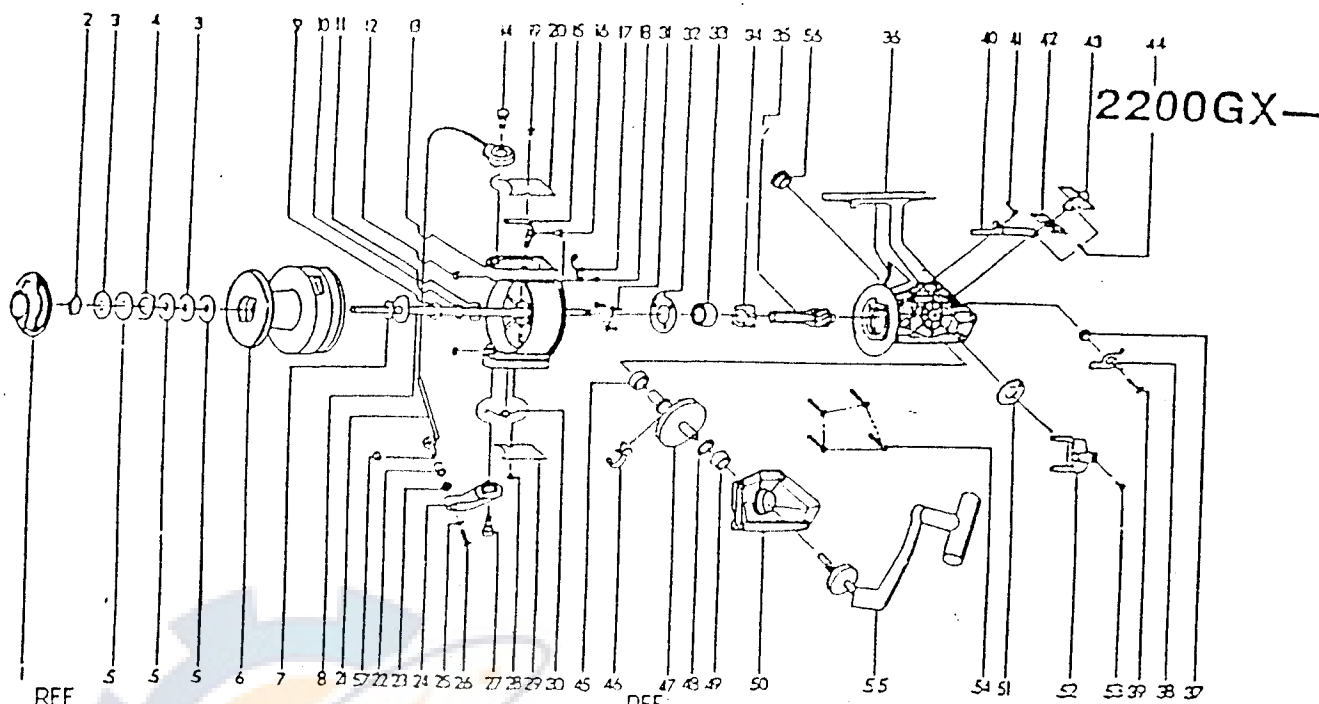

SIGMA REEL

2200GX-070SW

REF	PART NUMBER	DESCRIPTION
1	79-40-0178-01	Drag Knob Ass'y
2	79-54-0124-01	Spool Retainer
3	79-72-0582-01	Spool "D" W/S
4	79-72-0605-01	Spool "A" W/S
5	79-72-0354-01	Spool "B" W/S
6	79-66-0247-01	Spool Ass'y
7	79-72-0583-01	Spool Adj W/S
8	79-60-0135-01	Main Shaft Ass'y
9	79-40-0176-01	Rotor Nut
10	79-72-0597-01	Rotor Retainer W/S
11		Rotor Retainer W/S
12	79-15-0051-01	E-Clip
13	79-34-0138-01	Rotor
14	79-58-0588-01	Bail Holder Pin
15	79-37-0165-01	Kick Lever
16	79-58-0578-01	Kick Lever S/C
17	79-67-0606-01	Kick Lever S/P
18	79-58-0579-01	Kick L/V S/P S/C
19	79-58-0590-01	Kick L/V C/V S/C
20	79-19-0086-01	Kick Lever C/V
21	79-03-0107-01	Bail Ass'y
22	79-57-0039-01	Line Roller
23	79-17-0013-01	Bail Collar
24	79-07-0078-01	Arm Lever
25	79-72-0607-01	Bail W/S
26	79-58-0565-01	Bail Screw
27	79-58-0567-01	Arm Lever Pin
28	79-58-0577-01	Bail S/P C/V S/C
29	79-19-0099-01	Bail S/P C/V
30	79-67-0612-01	Bail Spring

REF	PART NUMBER	DESCRIPTION
31	79-58-0571-01	Bearing Plate S/C
32	79-47-0372-01	Bearing Plate
33	79-04-0064-01	Ball Bearing
34	79-28-0161-01	Ratchet Gear
35	79-46-0095-01	Pinion Gear
36	79-27-0167-01	Body
37	79-09-0023-01	A.R. Claw Bushing
38	79-37-0182-01	A. Reverse Claw
39	79-58-0581-01	A.R. Claw S/C
40	79-11-0054-01	A. Reverse Cam
41	79-58-0581-01	A.R. Cam S/C
42	79-67-0616-01	A.R. Plate S/P
43	79-37-0175-01	A.R. Lever
44	79-45-0042-01	A.R. Lever Pin
45	79-09-0020-01	Body Bushing
46	79-11-0057-01	Sliding Spring
47	79-28-0166-01	Drive Gear
48	79-72-0603-01	Drive Gear Adj W/S
49	79-09-0020-01	Body Cover Bushing
50	79-19-0096-01	Body Cover
51	79-28-0167-01	O/S Gear
52	79-64-0052-01	O/S Slider
53	79-58-0583-01	O/S Slider S/C
54	79-58-0584-01	Body Cover S/C
55	79-20-0142-01	Handle Ass'y
56	79-12-0051-01	Handle S/C Cap
57	79-09-0017-01	Line Roller Bushing