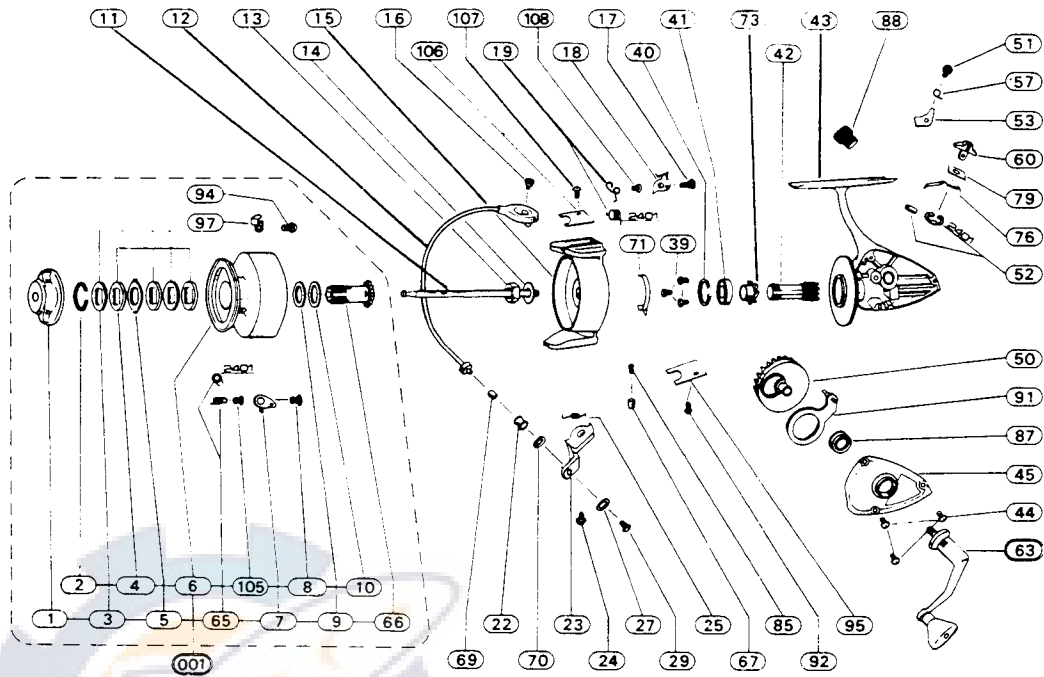

2401

REF. NO.	PART NO.	DESCRIPTION	REF. NO.	PART NO.	DESCRIPTION
001	79-66-0041-01	Spool	44	79-58-0067-01	Screw
1	79-40-0035-01	Drag Nut	45	79-47-0033-01	Plate
2	79-54-0001-01	Retainer	50	79-28-0019-01	Gear
3	79-72-0001-01	Washer	51	79-58-0006-01	Screw
4	79-72-0002-01	Washer	52	79-54-0002-01	Ring
5	79-72-0003-01	Washer	53	79-43-0023-01	Pawl
7	79-43-0002-01	Pawl	57	79-67-0044-01	Spring
8	79-58-0001-01	Screw	60	79-10-0010-01	Button
9	79-72-0004-01	Washer	63	79-20-0035-01	Crank
10	79-72-0005-01	Washer	65	79-67-0003-01	Spring
11	79-60-0021-01	Shaft	66	79-04-0005-01	Bearing
12	79-03-0018-01	Bail	67	79-00-0001-01	Stop
13	79-40-0001-01	Nut	69	79-63-0001-01	Sleeve
14	79-72-0006-01	Washer	70	79-21-0001-01	Cup
15	N/A	Housing	71	79-08-0001-01	Brake
16	79-58-0057-01	Screw	73	79-50-0008-01	Ratchet
17	79-58-0061-01	Screw	76	79-02-0008-01	Arm
18	79-43-0019-01	Pawl	79	79-15-0006-01	Clip
19	79-67-0038-01	Spring	85	79-67-0004-01	Spring
22	79-57-0001-01	Roller	87	79-04-0019-01	Bearing
23	79-07-0012-01	Bracket	88	79-12-0008-01	Cap
24	79-58-0003-01	Screw	91	79-37-0001-01	Lever
25	79-67-0001-01	Spring	92	79-58-0026-01	Screw
29	79-58-0050-01	Screw	94	79-58-0002-01	Screw
39	79-58-0032-01	Screw	95	79-47-0037-01	Plate
40	79-53-0014-01	Retainer	97	79-15-0001-01	Clip
41	79-04-0001-01	Bearing	106	79-47-0041-01	Plate
42	79-46-0018-01	Pinion	107	79-58-0075-01	Screw