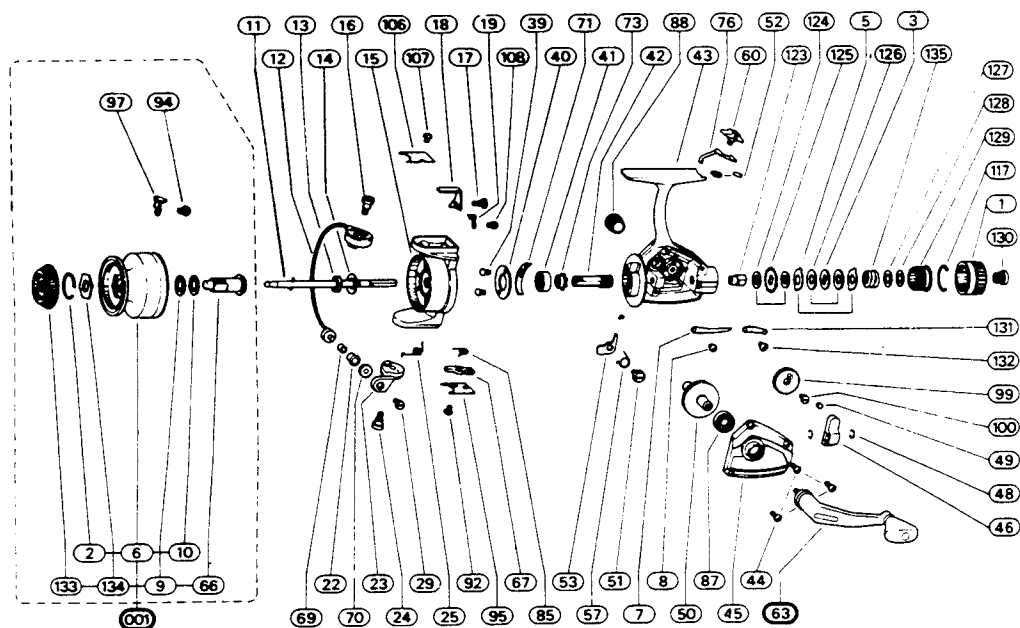

2500-030

REF. NO.	PART NO.	DESCRIPTION	REF. NO.	PART NO.	DESCRIPTION
001	79-66-0079-01	Spool Assembly	53	79-43-0044-01	Non-Reverse Pawl
1	79-40-0070-01	Drag Nut	57	79-67-0093-01	N-R Pawl Spring
2	79-54-0029-01	Retainer Ring	60	79-10-0013-01	N-R Button
3	79-72-0242-01	Metal Washer	63	79-20-0065-01	Crank Assembly
5	79-72-0243-01	Eared Washer	66	79-04-0029-01	Spool Bearing
7	79-67-0092-01	Click Spring	67	79-10-0022-01	Bail Release Button
8	79-58-0070-01	Click Screw	69	79-63-0010-01	Roller Sleeve
9	79-72-0168-01	Rear Washer	70	79-21-0005-01	Roller Cup
10	79-72-0168-01	Rear Washer	71	79-08-0004-01	Bail Brake
11	79-60-0046-01	Main Shaft	73	79-50-0020-01	Ratchet
12	79-03-0032-01	Bail Wire	76	79-02-0018-01	Throwout Arm
13	79-40-0001-01	Pickup Nut	85	79-67-0090-01	Release Button Spring
14	79-72-0246-01	Pickup Nut Washer	87	79-04-0016-01	Ball Bearing
15	Not Available	Pickup Housing	88	79-12-0008-01	Crank Cap
16	79-58-0142-01	Bail Screw	92	79-58-0162-01	Plate Screw
17	79-58-0060-01	Trip Pawl Screw	95	79-47-0123-01	Bail Spring Plate
18	79-43-0018-01	Trip Pawl	99	79-28-0050-01	Gear
19	79-67-0037-01	Trip Lever Spring	100	79-58-0164-01	Gear Screw
22	79-57-0007-01	Line Roller	106	79-47-0125-01	Trip Lever Plate
23	79-07-0030-01	Bail Bracket	107	79-58-0162-01	Plate Screw
24	79-58-0142-01	Bail Bracket Screw	108	79-58-0074-01	Trip Spring Screw
25	79-67-0041-01	Bail Spring	117	79-54-0029-01	Retainer Ring
29	79-58-0050-01	Roller Screw	123	79-60-0047-01	Drag Shaft
39	79-58-0076-01	Retainer Screw	124	79-72-0245-01	Vinyl Washer
40	79-53-0017-01	Bearing Retainer	125	79-72-0241-01	Latch Washer
41	79-04-0001-01	Ball Bearing	126	79-72-0244-01	Fiber Washer
42	79-46-0036-01	Pinion	127	79-72-0240-01	Metal Washer
43	Not Available	Frame Assembly	128	79-72-0239-01	Nylon Washer
44	79-58-0145-01	Cover Plate Screw	129	79-50-0019-01	Drag Ratchet
45	79-47-0124-01	Cover Plate	130	79-58-0163-01	Drag Knob Screw
46	79-75-0025-01	Level Wind Yoke	131	79-37-0046-01	Lever
48	79-15-0012-01	Retainer Clip	132	79-58-0070-01	Lever Screw
49	79-57-0014-01	Roller	133	79-40-0069-01	Spool Nut
50	79-28-0049-01	Drive Gear	134	79-72-0238-01	Spool Washer
51	79-58-0165-01	N-R Pawl Screw	135	79-67-0091-01	Drag Spring
52	79-45-0012-01	N-R Button Pin			