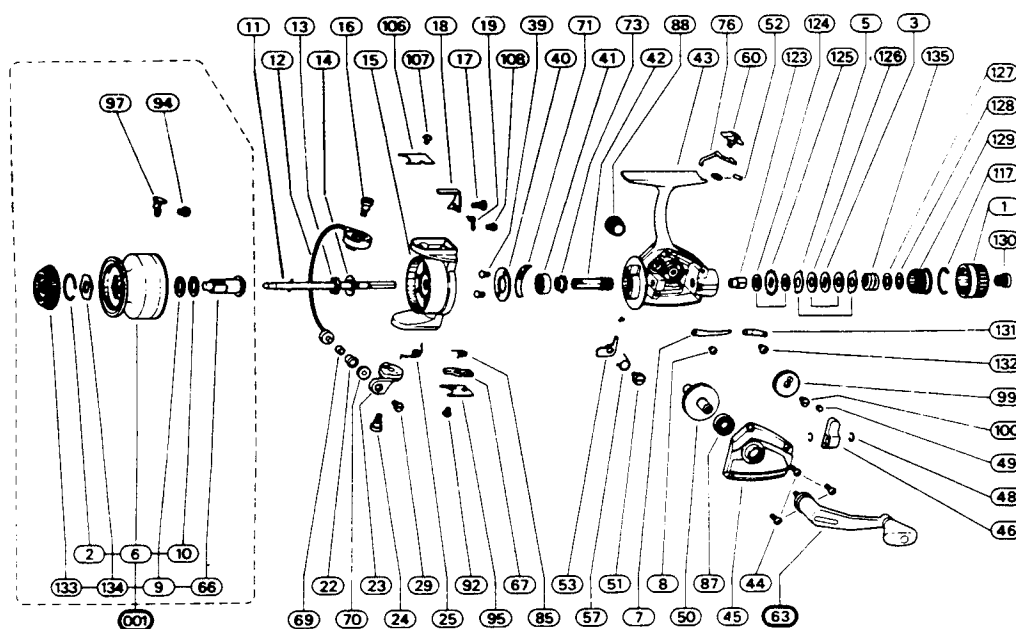

2500-035

REF. NO.	PART NO.	DESCRIPTION	REF. NO.	PART NO.	DESCRIPTION
001	79-66-0080-01	Spool Assembly	57	79-67-0096-01	N-R Pawl Spring
1	79-40-0071-01	Drag Nut	60	79-10-0019-01	N-R Button
2	79-54-0030-01	Retainer Ring	63	79-20-0065-01	Crank Assembly
3	79-72-0249-01	Metal Washer	66	79-04-0030-01	Spool Bearing
5	79-72-0247-01	Eared Washer	67	79-10-0023-01	Bail Release Button
7	79-67-0094-01	Click Spring	69	79-63-0001-01	Roller Sleeve
8	79-58-0070-01	Click Screw	70	79-21-0001-01	Spacer Cup
9	79-72-0253-01	Rear Washer	71	79-08-0009-01	Bail Brake
10	79-72-0253-01	Rear Washer	73	79-50-0022-01	Ratchet
11	79-60-0048-01	Main Shaft	76	79-02-0012-01	Throwout Arm
12	79-03-0033-01	Bail Wire	85	79-67-0090-01	Release Button Spring
13	79-40-0001-01	Pickup Nut	87	79-04-0002-01	Ball Bearing
14	79-72-0006-01	Pickup Washer	88	79-12-0008-01	Crank Cap
15	Not Available	Pickup Housing	92	79-58-0143-01	Plate Screw
16	79-58-0147-01	Bail Screw	94	79-58-0025-01	Line Clip Screw
17	79-58-0060-01	Trip Lever Screw	95	79-47-0127-01	Bail Spring Plate
18	79-37-0047-01	Trip Lever	97	79-15-0001-01	Line Clip
19	79-67-0037-01	Trip Lever Spring	99	79-28-0052-01	Gear
22	79-57-0001-01	Line Roller	100	79-58-0164-01	Gear Screw
23	79-07-0031-01	Bail Bracket	106	79-47-0128-01	Trip Lever Plate
24	79-58-0147-01	Bail Bracket Screw	107	79-58-0143-01	Plate Screw
25	79-67-0048-01	Bail Spring	108	79-58-0074-01	Trip Spring Screw
29	79-58-0050-01	Roller Screw	117	79-54-0030-01	Retainer Ring
39	79-58-0076-01	Retainer Screw	123	79-60-0047-01	Drag Shaft
40	79-53-0017-01	Bearing Retainer	124	79-72-0250-01	Vinyl Washer
41	79-04-0001-01	Ball Bearing	125	79-72-0251-01	Latch Washer
42	79-46-0037-01	Pinion	126	79-72-0248-01	Fiber Washer
43	Not Available	Frame Assembly	127	79-72-0254-01	Metal Washer
44	79-58-0148-01	Cover Screw	128	79-72-0255-01	Nylon Washer
45	79-47-0126-01	Cover Plate	129	79-50-0021-01	Ratchet
46	79-75-0026-01	Level Wind Yoke	130	79-58-0163-01	Drag Knob Screw
48	79-15-0012-01	Retainer Clip	131	79-37-0046-01	Lever
49	79-57-0014-01	Roller	132	79-58-0070-01	Lever Screw
50	79-28-0051-01	Drive Gear	133	79-40-0072-01	Spool Nut
51	79-58-0006-01	N-R Pawl Screw	134	79-72-0252-01	Metal Spool Washer
52	79-54-0002-01	Retainer Ring	135	79-67-0095-01	Drag Spring
53	79-43-0045-01	Non-Reverse Pawl			