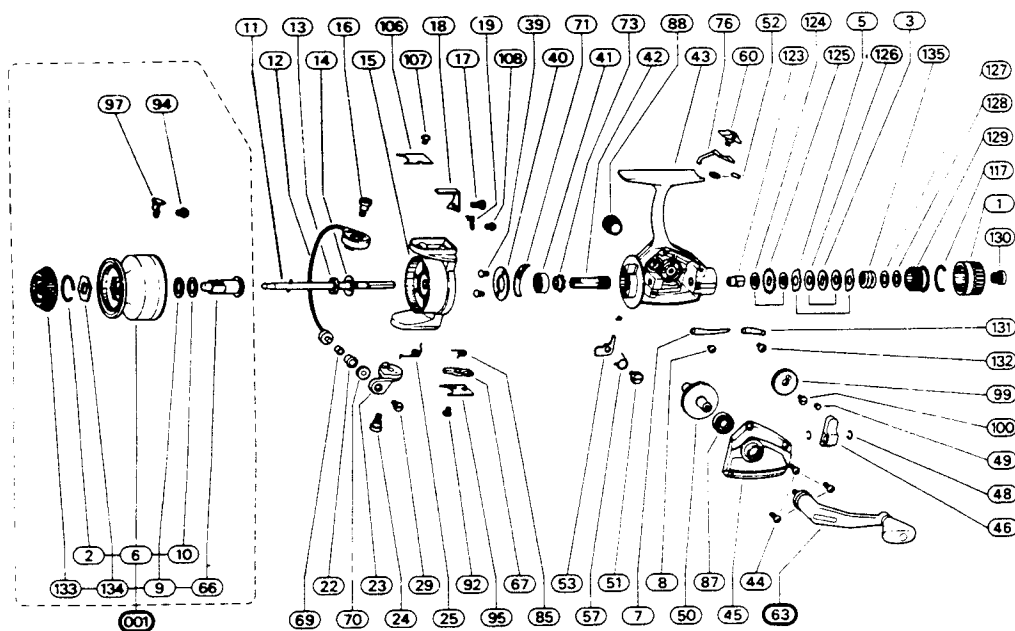

2500-040

REF. NO.	PART NO.	DESCRIPTION	REF. NO.	PART NO.	DESCRIPTION
001	79-66-0081-01	Spool Assembly	57	79-67-0096-01	N-R Pawl Spring
1	79-40-0073-01	Drag Nut	60	79-10-0019-01	N-R Button
2	79-54-0030-01	Retainer Ring	63	79-20-0066-01	Crank Assembly
3	79-72-0261-01	Metal Washer	66	79-04-0031-01	Spool Bearing
5	79-72-0260-01	Eared Washer	67	79-10-0024-01	Bail Release Button
7	79-67-0097-01	Click Spring	69	79-63-0001-01	Sleeve
8	79-58-0070-01	Click Screw	70	79-21-0001-01	Spacer Cup
9	79-72-0253-01	Rear Washer	71	79-08-0010-01	Bail Brake
10	79-72-0253-01	Rear Washer	73	79-50-0024-01	Ratchet
11	79-60-0049-01	Main Shaft	76	79-02-0012-01	Throwout Arm
12	79-03-0034-01	Bail Wire	85	79-67-0090-01	Release Button Spring
13	79-40-0053-01	Pickup Nut	87	79-04-0002-01	Ball Bearing
14	79-72-0222-01	Pickup Washer	88	79-12-0008-01	Crank Cap
15	Not Available	Pickup Housing	92	79-58-0143-01	Plate Screw
16	79-58-0147-01	Bail Screw	94	79-58-0025-01	Line Clip Screw
17	79-58-0062-01	Trip Lever Screw	95	79-47-0130-01	Trip Lever Plate
18	79-37-0048-01	Trip Lever	97	79-15-0001-01	Line Clip
19	79-67-0037-01	Trip Lever Spring	99	79-28-0054-01	Gear
22	79-57-0001-01	Line Roller	100	79-58-0167-01	Gear Screw
23	79-07-0032-01	Bail Bracket	106	79-47-0131-01	Bail Spring Plate
24	79-58-0147-01	Bail Bracket Screw	107	79-58-0143-01	Plate Screw
25	79-67-0042-01	Bail Spring	108	79-58-0074-01	Trip Spring Screw
29	79-58-0050-01	Roller Screw	117	79-54-0031-01	Retainer Ring
39	79-58-0076-01	Retainer Screw	123	79-60-0050-01	Drag Shaft
40	79-53-0035-01	Bearing Retainer	124	79-72-0257-01	Vinyl Washer
41	79-04-0027-01	Ball Bearing	125	79-72-0258-01	Latch Washer
42	79-46-0038-01	Pinion	126	79-72-0259-01	Fiber Washer
43	Not Available	Frame Assembly	127	79-72-0262-01	Metal Washer
44	79-58-0150-01	Cover Screws	128	79-72-0256-01	Nylon Washer
45	79-47-0129-01	Cover Plate	129	79-50-0023-01	Ratchet
46	79-75-0027-01	Level Wind Yoke	130	79-58-0166-01	Drag Nut Screw
48	79-15-0013-01	Retainer Clip	131	79-37-0046-01	Lever
49	79-57-0014-01	Roller	132	79-58-0070-01	Lever Screw
50	79-28-0053-01	Drive Gear	133	79-40-0072-01	Spool Nut
51	79-58-0012-01	N-R Pawl Screw	134	79-72-0252-01	Spool Washer
52	79-54-0002-01	Retainer Ring	135	79-67-0098-01	Drag Spring
53	79-43-0046-01	Non-Reverse Pawl			