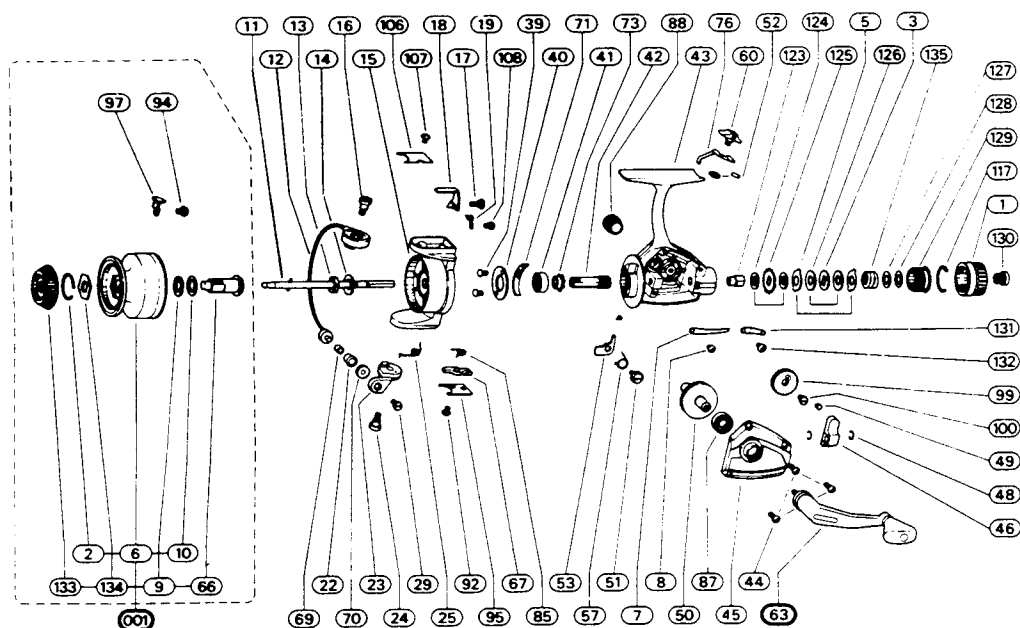

2500-050

REF. NO.	PART NO.	DESCRIPTION	REF. NO.	PART NO.	DESCRIPTION
001	79-66-0082-01	Spool Assembly	57	79-67-0099-01	N-R Pawl Spring
1	79-40-0075-01	Drag Nut	60	79-10-0020-01	N-R Button
2	79-54-0032-01	Retainer Ring	63	79-20-0067-01	Crank Assembly
3	79-72-0268-01	Metal Washer	66	79-04-0032-01	Spool Bearing
5	79-72-0266-01	Eared Washer	67	79-10-0025-01	Bail Release Button
7	79-67-0100-01	Click Spring	69	79-63-0001-01	Roller Sleeve
8	79-58-0010-01	Click Spring Screw	70	79-21-0001-01	Roller Cup
9	79-72-0117-01	Rear Washer	71	79-08-0011-01	Bail Brake
10	79-72-0117-01	Rear Washer	73	79-50-0026-01	Ratchet
11	79-60-0052-01	Main Shaft	76	79-02-0019-01	Throwout Arm
12	79-03-0035-01	Bail Wire	85	79-67-0090-01	Release Button Spring
13	79-40-0006-01	Pickup Nut	87	79-04-0020-01	Ball Bearing
14	79-72-0010-01	Pickup Washer	88	79-12-0009-01	Crank Cap
15	Not Available	Pickup Housing	92	79-58-0143-01	Plate Screw
16	79-58-0151-01	Bail Screw	94	79-58-0016-01	Line Clip Screw
17	79-58-0062-01	Trip Lever Screw	95	79-47-0134-01	Bail Spring Plate
18	79-37-0049-01	Trip Lever	97	79-15-0003-01	Line Clip
19	79-67-0037-01	Trip Lever Spring	99	79-28-0022-01	Gear
22	79-57-0001-01	Line Roller	100	79-58-0071-01	Gear Screw
23	79-07-0033-01	Bail Bracket	106	79-47-0133-01	Trip Lever Plate
24	79-58-0151-01	Bail Bracket Screw	107	79-58-0143-01	Plate Screw
25	79-67-0049-01	Bail Spring	108	79-58-0074-01	Trip Spring Screw
29	79-58-0050-01	Roller Screw	117	79-54-0032-01	Retainer Ring
39	79-58-0168-01	Retainer Screw	123	79-60-0051-01	Drag Shaft
40	79-53-0036-01	Bearing Retainer	124	79-72-0269-01	Vinyl Washer
41	79-04-0003-01	Ball Bearing	125	79-72-0270-01	Latch Washer
42	79-46-0039-01	Pinion	126	79-72-0267-01	Fiber Washer
43	Not Available	Frame Assembly	127	79-72-0265-01	Metal Washer
44	79-58-0150-01	Cover Screw	128	79-72-0264-01	Nylon Washer
45	79-47-0132-01	Cover Plate	129	79-50-0025-01	Ratchet
46	79-75-0028-01	Yoke	130	79-58-0166-01	Drag Nut Screw
48	79-15-0014-01	Retainer Clip	131	79-37-0046-01	Lever
49	79-57-0008-01	Roller	132	79-58-0070-01	Lever Screw
50	79-28-0020-01	Drive Gear	133	79-40-0074-01	Spool Nut
51	79-58-0012-01	N-R Pawl Screw	134	79-72-0263-01	Spool Washer
52	79-54-0002-01	Retainer Ring	135	79-67-0101-01	Drag Spring
53	79-43-0047-01	Non-Reverse Pawl			