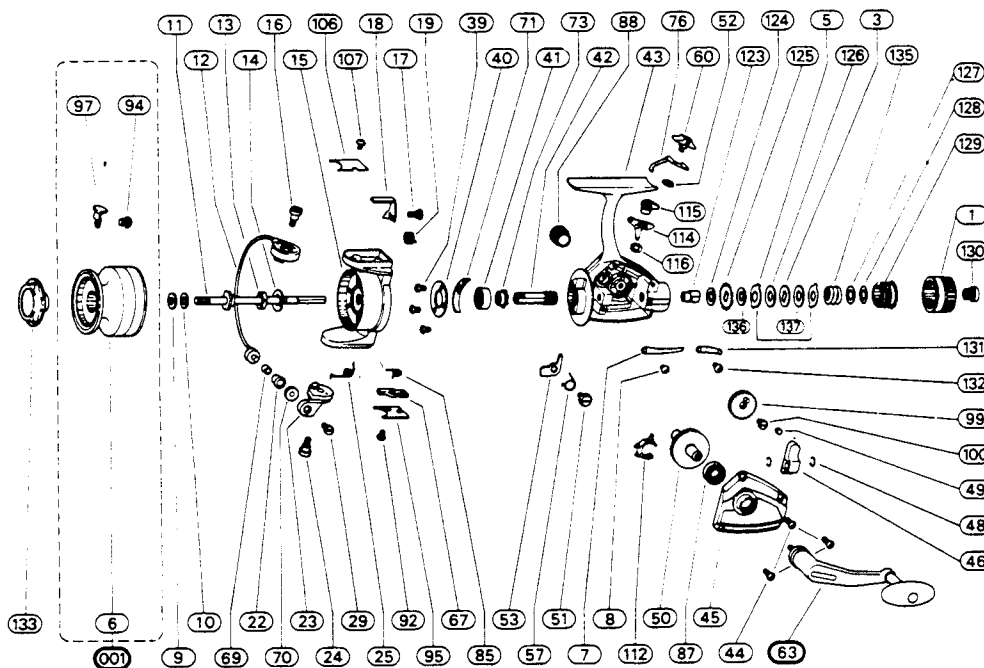

2500-060 CK

REF. NO.	PART NO.	DESCRIPTION	REF. NO.	PART NO.	DESCRIPTION
001	79-66-0108-01	Spool Assembly	60	79-10-0020-01	Non-Reverse Button
1	79-40-0089-01	Drag Nut	63	79-20-0076-01	Crank Assembly
3	79-72-0311-01	Metal Washer	67	79-10-0032-01	Bail Release Button
5	79-72-0309-01	Eared Washer	69	79-63-0024-01	Line Roller Sleeve
7	79-67-0125-01	Click Spring	70	79-21-0001-01	Roller Cup
8	79-58-0010-01	Click Screw	71	79-08-0015-01	Bail Brake
9	79-72-0271-01	Rear Washer	73	79-50-0038-01	Ratchet
10	79-72-0271-01	Rear Washer	76	79-02-0022-01	Throwout Arm
11	79-60-0061-01	Main Shaft	85	79-67-0104-01	Bail Release Spring
12	79-03-0045-01	Bail Wire	87	79-04-0020-01	Bail Bearing
13	79-40-0007-01	Pickup Nut	88	79-12-0012-01	Frame Cap
14	79-72-0010-01	Pickup Washer	92	79-58-0143-01	Bail Spring Plate Screw
15	Not Available	Pickup Housing	94	79-58-0016-01	Line Clip Screw
16	79-58-0152-01	Bail Screw	95	79-47-0152-01	Bail Spring Plate
17	79-58-0062-01	Trip Lever Screw	97	79-15-0003-01	Line Clip
18	79-37-0064-01	Trip Lever	99	79-28-0043-01	Gear
19	79-67-0039-01	Trip Lever Spring	100	79-58-0071-01	Gear Screw
22	79-57-0015-01	Line Roller	106	79-47-0153-01	Trip Lever Plate
23	79-07-0039-01	Bail Bracket	107	79-58-0143-01	Trip Lever Plate Screw
24	79-58-0151-01	Bail Bracket Screw	112	79-11-0018-01	Silent Non-reverse Cam
25	79-67-0123-01	Bail Spring	114	79-37-0063-01	Silent Non-reverse Lever
29	79-58-0053-01	Roller Screw	115	79-10-0033-01	Silent Non-reverse Button
39	79-58-0168-01	Bearing Retainer Screw	116	79-15-0009-01	Silent Non-reverse Button Ret:
40	79-53-0042-01	Bearing Retainer	123	79-60-0062-01	Drag Shaft
41	79-04-0011-01	Ball Bearing	124	79-72-0307-01	Asbestos Drag Washer
42	79-46-0051-01	Pinion	125	79-72-0308-01	Latch Washer
43	Not Available	Frame Assembly	126	79-72-0310-01	Asbestos Drag Washer
44	79-58-0150-01	Cover Plate Screw	127	79-72-0312-01	Metal Washer
45	79-47-0154-01	Cover Plate	128	79-72-0313-01	Nylon Washer
46	79-75-0033-01	Level Wind Yoke	129	79-50-0039-01	Ratchet
48	79-15-0015-01	Retainer Clip	130	79-58-0169-01	Drag Nut Screw
49	79-57-0003-01	Gear Roller	131	79-37-0046-01	Lever
50	79-28-0072-01	Drive Gear	132	79-58-0070-01	Lever Screw
51	79-58-0012-01	Non Reverse Pawl Screw	133	79-40-0088-01	Spool Nut
52	79-54-0002-01	Retainer Ring	135	79-67-0126-01	Drag Spring
53	79-43-0059-01	Non-Reverse Pawl	136	79-72-0307-01	Asbestos Drag Washer
57	79-67-0124-01	Non-Reverse Pawl Spring	137	79-72-0310-01	Asbestos Drag Washer