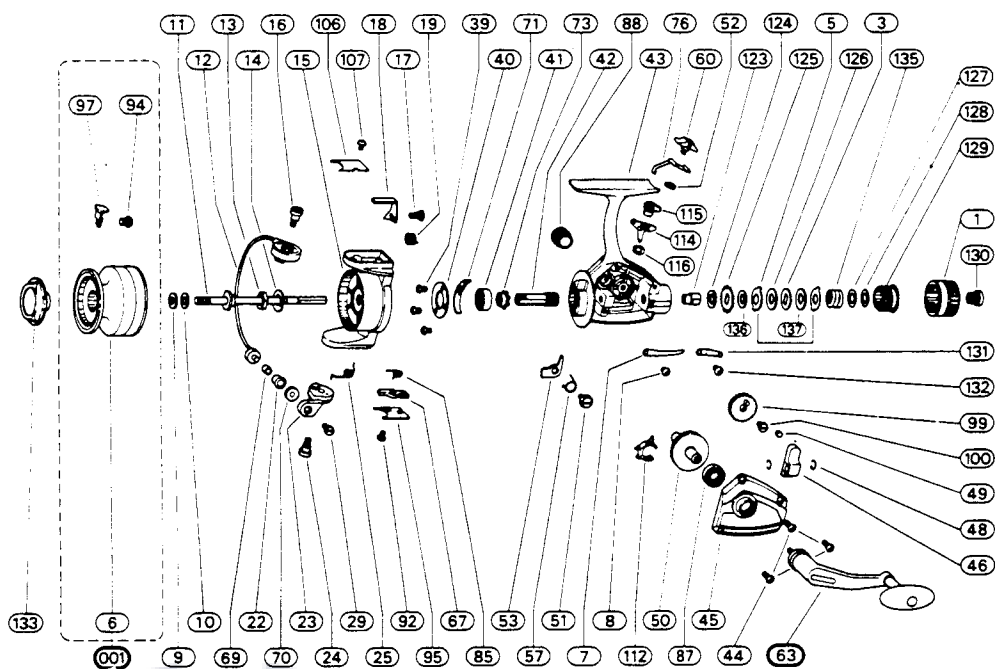

2500-070 CK

REF. NO.	PART NO.	DESCRIPTION	REF. NO.	PART NO.	DESCRIPTION
001	79-66-0083-01	Spool Assembly	63	79-20-0068-01	Crank Assembly
1	79-40-0087-01	Drag Nut	67	79-10-0026-01	Bail Release Button
3	79-72-0277-01	Metal Washer	69	79-63-0002-01	Roller Sleeve
5	79-72-0278-01	Eared Washer	70	79-21-0003-01	Roller Cup
7	79-67-0102-01	Click Spring	71	79-08-0012-01	Bail Brake
8	79-58-0007-01	Click Screw	73	79-50-0046-01	Ratchet
9	79-72-0271-01	Rear Washer	76	79-02-0020-01	Throwout Arm
11	79-60-0053-01	Main Shaft	85	79-67-0104-01	Release Button Spring
12	79-03-0042-01	Bail Wire Assembly	87	79-04-0010-01	Ball Bearing
13	79-40-0007-01	Pickup Nut	88	79-12-0010-01	Crank Cap
14	79-72-0232-01	Pickup Washer	92	79-58-0143-01	Plate Screw
15	Not Available	Pickup Housing	94	79-58-0016-01	Line Clip Screw
16	79-58-0152-01	Bail Screw	95	79-47-0137-01	Bail Spring Plate
17	79-58-0063-01	Trip Lever Screw	97	79-15-0003-01	Line Clip
18	79-37-0051-01	Trip Lever	99	79-28-0056-01	Gear
19	79-67-0040-01	Trip Lever Spring	100	79-58-0072-01	Gear Screw
22	79-57-0002-01	Line Roller	106	79-47-0136-01	Trip Lever Plate
23	79-07-0034-01	Bail Bracket	107	79-58-0143-01	Plate Screw
24	79-58-0152-01	Bail Bracket Screw	112	79-11-0031-01	Silent Non-Reverse Cam
25	79-67-0036-01	Bail Spring	114	79-37-0075-01	Silent Non-Reverse Lever
29	79-58-0053-01	Roller Screw	115	79-10-0042-01	Silent Non-Reverse Button
39	79-58-0168-01	Retainer Screw	116	79-15-0019-01	Silent Non-Reverse Button Retainer
40	79-53-0037-01	Bearing Retainer	117	79-54-0033-01	Retainer Ring
41	79-04-0033-01	Ball Bearing	123	79-60-0054-01	Drag Shaft
42	79-46-0040-01	Pinion	124	79-72-0272-01	Vinyl Washer
43	Not Available	Frame Assembly	125	79-72-0273-01	Latch Washer
44	79-58-0150-01	Cover Screw	126	79-72-0274-01	Fiber Washer
45	79-47-0135-01	Cover Plate	127	79-72-0275-01	Metal Washer
46	79-75-0029-01	Level Wind Yoke	128	79-72-0276-01	Nylon Washer
48	79-15-0015-01	Retainer Clip	129	79-50-0032-01	Drag Ratchet
49	79-57-0008-01	Roller	130	79-58-0169-01	Drag Nut Screw
50	79-28-0056-01	Drive Gear	131	79-37-0050-01	Lever
51	79-58-0012-01	Non-reverse Pawl Screw	132	79-58-0070-01	Lever Screw
52	79-54-0002-01	Retainer Ring	133	79-40-0076-01	Spool Nut
53	79-43-0080-01	Non-reverse Pawl	135	79-67-0103-01	Drag Spring
57	79-67-0096-01	Non-reverse Spring	136	79-72-0304-01	Washer
60	79-10-0021-01	Non-reverse Button	137	79-72-0356-01	Drag Washer