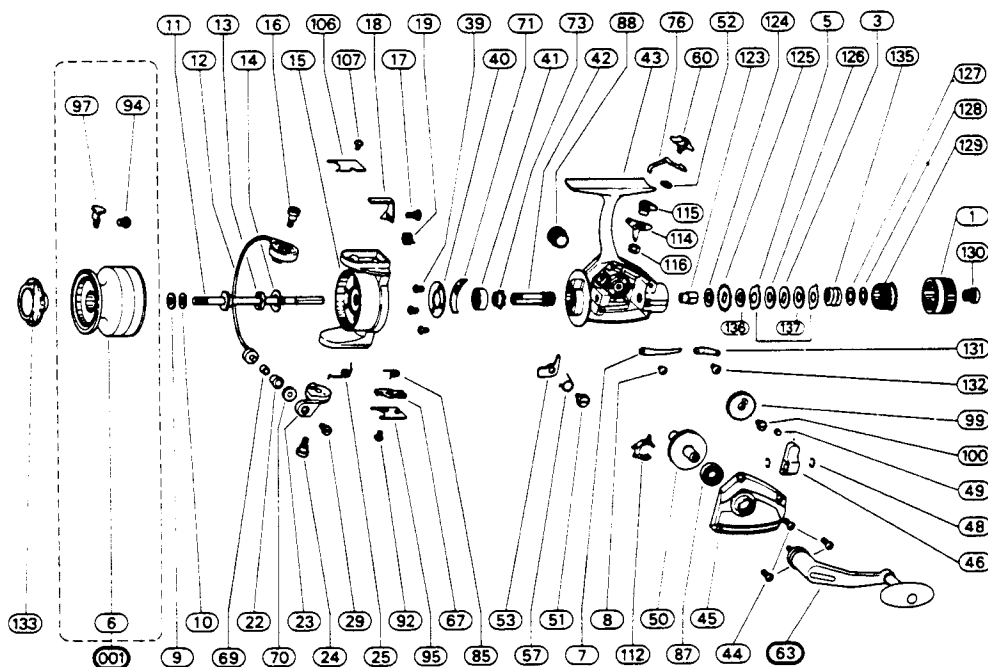

2500-080 CK

REF. NO.	PART NO.	DESCRIPTION	REF. NO.	PART NO.	DESCRIPTION
001	79-66-0084-01	Spool Assembly	63	79-20-0068-01	Crank Assembly
1	79-40-0087-01	Drag Nut	67	79-10-0026-01	Bail Release Button
3	79-72-0277-01	Metal Washer	69	79-63-0002-01	Roller Sleeve
5	79-72-0278-01	Eared Washer	70	79-21-0003-01	Roller Cup
7	79-67-0105-01	Click Spring	71	79-08-0013-01	Bail Brake
8	79-58-0007-01	Click Screw	72	79-63-0021-01	Spacer Sleeve
9	79-72-0271-01	Rear Washer	73	79-50-0045-01	Ratchet
11	79-60-0055-01	Main Shaft	76	79-02-0010-01	Throwout Arm
12	79-03-0037-01	Bail Wire Assembly	85	79-67-0104-01	Button Release Spring
13	79-40-0007-01	Pickup Nut	87	79-04-0010-01	Ball Bearing
14	79-72-0232-01	Pickup Washer	88	79-12-0010-01	Crank Cap
15	Not Available	Pickup Housing	92	79-58-0143-01	Plate Screw
16	79-58-0152-01	Bail Screw	95	79-47-0138-01	Bail Spring Plate
17	79-58-0082-01	Trip Lever Screw	99	79-28-0029-01	Gear
18	79-37-0052-01	Trip Lever	100	79-58-0072-01	Gear Screw
19	79-67-0040-01	Trip Lever Spring	106	79-47-0139-01	Trip Lever Plate
22	79-57-0002-01	Line Roller	107	79-58-0143-01	Plate Screw
23	79-07-0035-01	Bail Bracket	112	79-11-0023-01	Silent Non-reverse Cam
24	79-58-0152-01	Bail Bracket Screw	114	79-37-0066-01	Silent Non-reverse Lever
25	79-67-0036-01	Bail Spring	115	79-10-0043-01	Silent Non-reverse Button
29	79-58-0053-01	Roller Screw	116	79-15-0010-01	Silent Non-reverse Retainer
39	79-58-0168-01	Retainer Screw	117	79-54-0033-01	Retainer Ring
40	79-53-0038-01	Bearing Retainer	123	79-60-0054-01	Drag Shaft
41	79-04-0023-01	Ball Bearing	124	79-72-0272-01	Vinyl Washer
42	79-46-0041-01	Pinion	125	79-72-0273-01	Latch Washer
43	Not Available	Frame Assembly	126	79-72-0274-01	Fiber Washer
44	79-58-0154-01	Cover Screw	127	79-72-0275-01	Metal Washer
45	79-47-0140-01	Cover Plate	128	79-72-0276-01	Nylon Washer
46	79-75-0030-01	Level Wind Yoke	129	79-50-0032-01	Ratchet
48	79-15-0015-01	Retainer Clip	130	79-58-0169-01	Drag Nut Screw
49	79-57-0009-01	Roller	131	79-37-0050-01	Lever
50	79-28-0079-01	Drive Gear	132	79-58-0070-01	Lever Screw
51	79-58-0092-01	Non-reverse Pawl Screw	133	79-40-0078-01	Spool Nut
52	79-54-0002-01	Retainer Ring	135	79-67-0103-01	Drag Spring
53	79-43-0067-01	Non-reverse Pawl	136	79-72-0353-01	Asbestos Drag Washer
57	79-67-0052-01	Non-reverse Pawl Spring	137	79-72-0304-01	Washer
60	79-10-0021-01	Non-reverse Button			