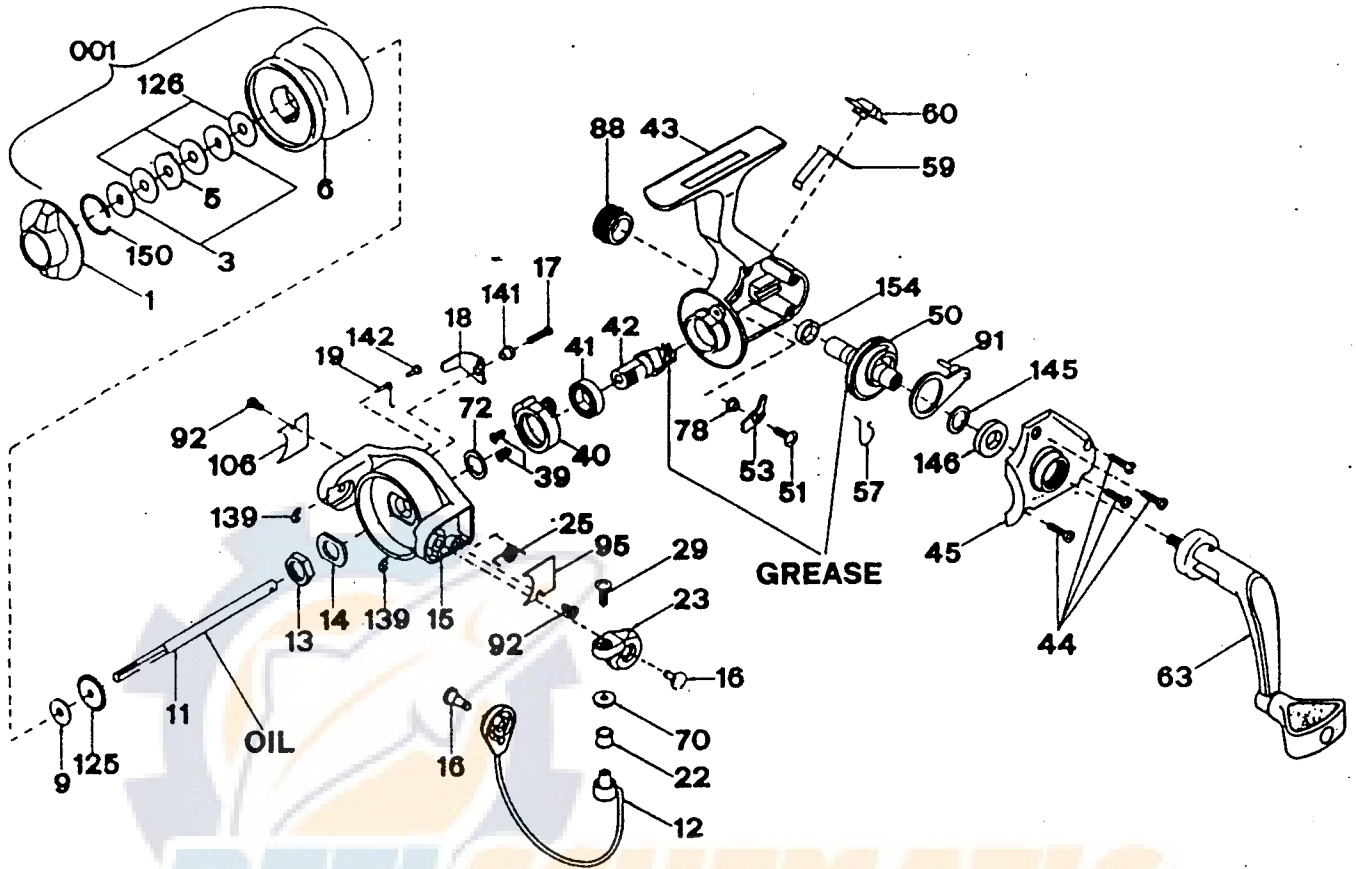

Revised 8/99

ULTRALIGHT 2500

Shakespeare

SINCE 1897

Please specify reel color when ordering. (flat-black, red, green, gra

| Key No. | Part No.      | Description               | Key No. | Part No.      | Description         |
|---------|---------------|---------------------------|---------|---------------|---------------------|
| 1       | 79-40-0180-01 | Drag Button               | 3       | 79-72-0630-01 | Keyed Drag Washer   |
| 5       | 79-72-0631-01 | Eared Drag Washer         | 6       | 78 2500-001   | Spool               |
| 9       | 79-72-0624-01 | Main Shaft Washer         | 11      | 79-60-0137-01 | Main Shaft          |
| 12      | 79-03-0109-01 | Bail Wire Assembly        | 13      | 79-40-0182-01 | Pick Up Housing Nut |
| 14      | 79-72-0625-01 | Pick Up Housing Washer    | 15      | 79-34-0140-01 | Pick Up Housing     |
| 16      | 79-45-0045-01 | Bracket Stud              | 17      | 79-58-0605-01 | Trip Lever Screw    |
| 18      | 79-37-0187-01 | Trip Lever                | 19      | 79-67-0626-01 | Trip Lever Spring   |
| 22      | 79-57-0044-01 | Line Roller               | 23      | 79-07-0079-01 | Bail Bracket        |
| 25      | 79-67-0617-01 | Trip Spring               | 29      | 79-58-0596-01 | Line Roller Screw   |
| 39      | 79-58-0606-01 | Retainer Screw            | 40      | 79-53-0059-01 | Ball Race Retainer  |
| 41      | 79-04-0066-01 | Ball Race                 | 42      | 79-46-0099-01 | Pinion Gear         |
| 43      | 79-27-0169-01 | Frame                     | 44      | 79-58-0597-01 | Cover Plate Screw   |
| 45      | 79-47-0377-01 | Cover Plate               | 50      | 79-28-0173-01 | Drive Gear          |
| 51      | 79-58-0607-01 | Non Reverse Pawl Screw    | 53      | 79-43-0122-01 | Non Reverse Pawl    |
| 57      | 79-67-0628-01 | Drive Gear Spring         | 59      | 79-67-0629-01 | Push Button Spring  |
| 60      | 79-10-0077-01 | Push Button               | 63      | 79-20-0144-01 | Crank Assembly      |
| 70      | 79-21-0036-01 | Line Roller Washer        | 72      | 79-65-0026-01 | Pinion Spacer       |
| 78      | 79-72-0626-01 | Non Reverse Pawl Washer   | 88      | 79-12-0052-01 | Side Cap            |
| 91      | 79-37-0186-01 | Level Wind Plate Assembly | 92      | 79-58-0595-01 | Bracket Cover Screw |
| 95      | 79-47-0379-01 | Trip Spring Cover         | 106     | 79-47-0379-01 | Trip Lever Cover    |
| 125     | 79-50-0057-01 | Click Ratchet             | 126     | 79-72-0627-01 | Drag Washer         |
| 139     | 79-15-0019-01 | Stud Washer               | 141     | 79-72-0628-01 | Trip Lever Washer   |
| 142     | 79-71-0003-01 | Spring Stud               | 145     | 79-72-0629-01 | Drive Gear Washer   |
| 146     | 79-09-0029-01 | Cover Plate Bushing       | 150     | 79-53-0060-01 | Retaining Ring      |