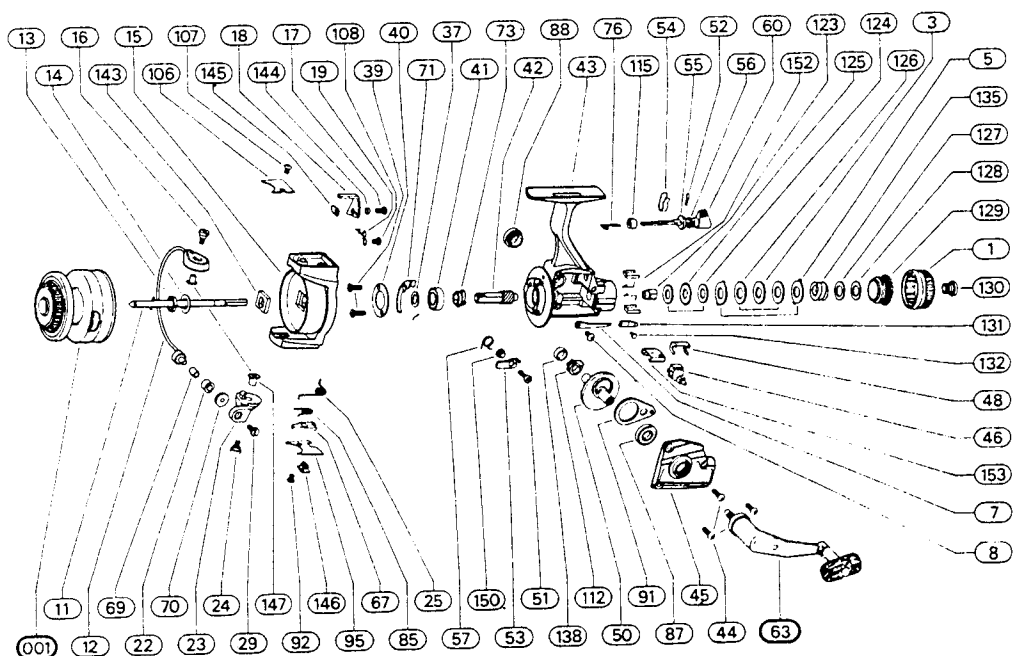

Shakespeare®

REF. NO.	PART NO.	DESCRIPTION	REF. NO.	PART NO.	DESCRIPTION
1	79-40-0084-01	Drag Nut	67	79-37-0082-01	Bail Fold Lever
3	79-72-0242-01	Metal Washer	69	79-63-0010-01	Line Roller Sleeve
5	79-72-0243-01	Eared Washer	70	79-21-0010-01	Line Roller Cup
7	79-67-0157-01	Click Spring	71	79-08-0016-01	Bail Brake
8	79-58-0275-01	Click Screw	73	79-50-0036-01	Ratchet
11	79-60-0070-01	Main Shaft	76	79-02-0029-01	Throwout Arm
12	79-03-0049-01	Bail Wire	85	79-67-0155-01	Release Button Spring
13	79-40-0001-01	Pickup Nut	87	79-04-0016-01	Ball Bearing
14	79-72-0246-01	Pickup Nut Washer	88	79-12-0008-01	Crank Cap
15	41/30-15	Pickup Housing	91	79-37-0078-01	Level Wind Lever
16	79-58-0268-01	Bail Screw	92	79-58-0279-01	Plate Screw
17	79-58-0270-01	Trip Lever Screw	95	79-47-0204-01	Bail Spring Plate
18	79-37-0079-01	Trip Lever	106	79-47-0206-01	Trip Lever Plate
19	79-67-0037-01	Trip Lever Spring	107	79-58-0274-01	Plate Screw
22	79-57-0007-01	Line Roller	108	79-58-0278-01	Trip Spring Screw
23	79-07-0042-01	Bail Bracket	112	79-11-0035-01	Silent N/R Cam
24	79-58-0268-01	Bail Bracket Screw	115	79-02-0028-01	Silent A/R Arm
25	79-67-0160-01	Bail Spring	123	79-61-0002-01	Drag Shaft
29	79-58-0280-01	Roller Screw	124	79-72-0245-01	Vinyl Washer
37	79-72-0363-01	Metal Washer	125	79-72-0241-01	Latch Washer
39	79-58-0277-01	Retainer Screw	126	79-72-0244-01	Fiber Washer
40	79-53-0047-01	Bearing Retainer	127	79-72-0240-01	Metal Washer
41	79-04-0001-01	Ball Bearing	128	79-72-0239-01	Nylon Washer
42	79-46-0063-01	Pinion	129	79-50-0029-01	Drag Ratchet
43	41/30-43	Frame Assembly	130	79-58-0163-01	Drag Knob Screw
44	79-58-0273-01	Cover Screw	131	79-37-0085-01	Lever
45	42/30-45	Cover Plate	132	79-45-0021-01	Lever Pin
46	79-75-0047-01	Level Wind Yoke	135	79-67-0091-01	Drag Spring
48	79-15-0023-01	Retainer Clip	138	79-65-0008-01	N/R Cam Spacer
50	79-28-0098-01	Drive Gear	143	79-72-0362-01	P/U Nut Washer
51	79-58-0276-01	N/R Pawl Screw	144	79-09-0010-01	Trip Lever Bushing
52	79-15-0022-01	Retainer Clip	145	79-65-0006-01	Trip Lever Spacer
53	79-43-0084-01	A/R Pawl	146	79-10-0044-01	Bail Fold Button
54	79-67-0163-01	A/R Cam Spring	147	79-63-0025-01	Threaded Sleeve
55	79-11-0033-01	A/R Cam	150	79-65-0009-01	N/R Pawl Spacer
56	79-72-0365-01	A/R Cam Washer	152	79-49-0001-01	Housing Protector
57	79-67-0152-01	N/R Spring	153	79-15-0020-01	Level Wind Ret. Cl.
60	79-60-0069-01	A/R Shaft	001	41/30-001	Spool Assembly
63	42/30-63	Crank Assembly			